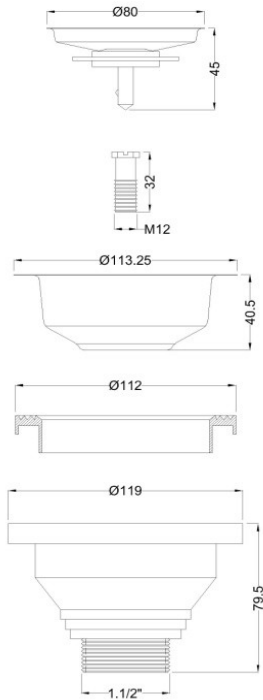

4" SUPER SQUARE 304

Specifications

Outer body	PP Plastic
Sieve	stainless steel 304
Bowl	stainless steel 304
Pin	stainless steel 304
Polish	Buff Polish
Packaging	Box / Master box