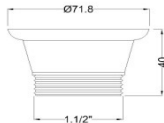

2.5" WITH PLUG

Specifications

Outer body	PP Plastic
Sieve	stainless steel(200 series)
Bowl	stainless steel(200 series)
Plug	PVC
Polish	Buff Polish
Packaging	Box / Master box