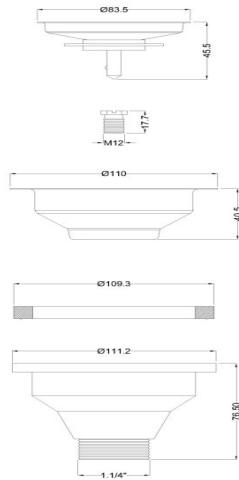

4" ECONOMY

Specifications

Outer body	PP Plastic
Sieve	stainless steel(200 series)
Bowl	Stainless steel (200 series)
Pin	Stainless steel (200 series)
Polish	Buff Polish
Packaging	Box / Master box