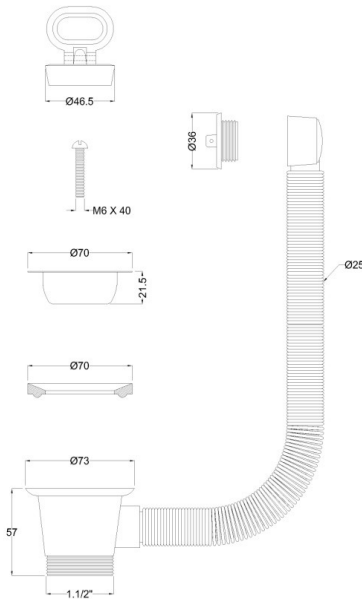

## Specifications

Outer body	PP Plastic
Sieve	stainless steel 304
Bowl	stainless steel 304
Pin	stainless steel 304
Polish	Buff Polish
Packaging	Box / Master box

## 2.5" WITH PLUG

## 2.5" OVERFLOW WITH PLUG