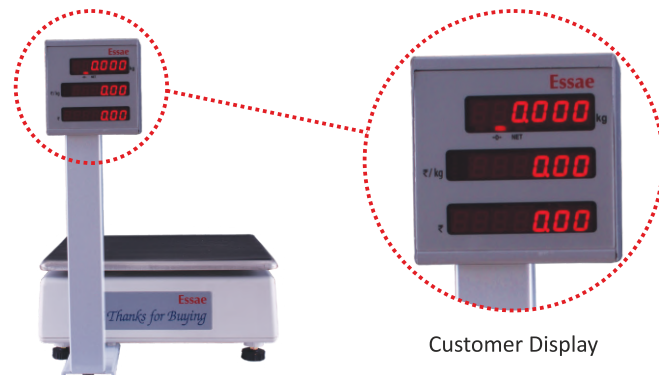

DS-252PC
Price Computing Scale

Fruits & Vegetables

Super Market

Bakery

DS-252PR
Receipt Printing Scale

An ideal Weighing Solution for Retailers to enhance Speed & Quality of Customer Service

Technical Specifications

No of PLUs / items	300
Preset keys / Hot keys	5 x 2
TAX / VAT rates	3
Power supply	230 VAC, 50 Hz
Power consumption	30 W max (DS-252PR)
	6 W max (DS-252PC)
Physical dimension	304(W) x 382(D) x 395(H) mm
Display type	7 Segment RED LED
Display digit and size	19 digits, 10 mm height
Number of keys	25 (Alphanumeric)
Rechargeable Battery	12 V/3.4 Ah (DS-252PR)
	6 V/4 Ah (DS-252PC)
Printer	Direct thermal
Printing speed	50 mm/sec (max)
Reports	PLU sales, Total sales and PLU dump

Salient Features

- Elevated-type Dust-proof printer housing
- High speed reliable printer
- Upload and download PLU, Header / Footer and TAX settings through PC application software
- High bright RED LED display for operator and customer
- In-built Rechargeable battery

Paper roll Specification

Type	Direct thermal
Width	57 mm (max)
Roll dia (OD)	40 mm (max)
Thickness	80 micron (max)

Customer Display

DS-252PC

Capacity and Accuracy	Resolution	Tare value	Platter Size (mm)	Platter MOC
6 kg x 1 g	1/6000	-2.999 kg	302 x 227	SS
7.5/15 kg x 1/2 g	1/7500	-7.499 kg	302 x 227	SS
15.5/31 kg x 2/5 g	1/6200	-15.498 kg	302 x 227	SS