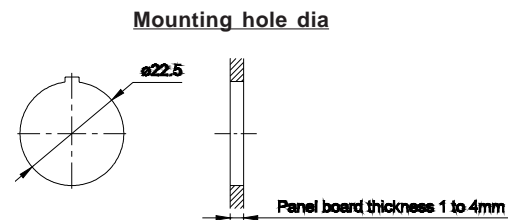

MANUAL OPERATED VALVE - 1/8

Series DS2

Cat No DS2 - 01 - 12

PANEL MOUNTING VALVE - G1/8

Features

- ❑ Spool design
- ❑ Suitable for Panel mounting
- ❑ Mounting provision for individual unit
- ❑ Basic unit common for all the switches
- ❑ Wide range of switches available

Technical Specifications

Model	DS2
Type	3/2 & 5/2
Design	Spool type
Port Size	Inlet, Outlet, Exhaust - G1/8
Medium	Compressed air - Dry, filtered, lubricated
Working Pressure range	1 - 8 bar
Panel board thickness	1 to 4mm
Recommended oil for lubrication	ISO VG32 (Servo system 32)
Ambient / Medium temperature	5° - 60° C
Flow [®]	450 lts/min
Materials of construction	Aluminium, Nitrile, Engineering plastics