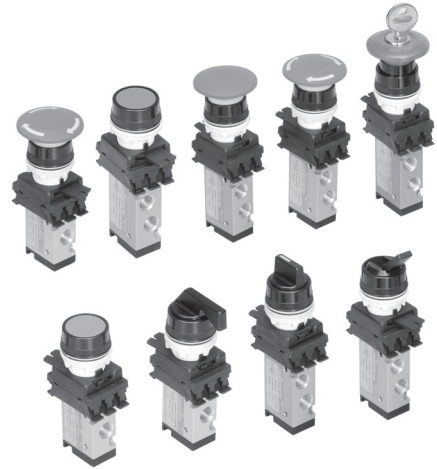

MANUAL OPERATED VALVE - 1/8

Series DS2

Cat No DS2 - 01 - 12

PANEL MOUNTING VALVE - G1/8

Features

- ❑ Spool design
- ❑ Suitable for Panel mounting
- ❑ Mounting provision for individual unit
- ❑ Basic unit common for all the switches
- ❑ Wide range of switches available

Technical Specifications

Model	DS2
Type	3/2 & 5/2
Design	Spool type
Port Size	Inlet, Outlet, Exhaust - G1/8
Medium	Compressed air - Dry, filtered, lubricated
Working Pressure range	1 - 8 bar
Panel board thickness	1 to 4mm
Recommended oil for lubrication	ISO VG32 (Servo system 32)
Ambient / Medium temperature	5° - 60° C
Flow [®]	450 lts/min
Materials of construction	Aluminium, Nitrile, Engineering plastics

® Inlet pressure 6 bar, and pressure drop 1 bar

3/2 Panel mounting valve			5/2 Panel mounting valve	
Ordering No	NO - DS234P60	NC - DS244P60	Ordering No	DS254P60
Symbol			Symbol	

MANUAL OPERATED VALVE - 1/8

Series DS2

Cat No DS2 - 01 - 12

3/2 Panel mounting valve with Actuator

Mushroom head " Push turn "		Mushroom head " Push function "		Tip head		Flush head	
Colour	Ordering No	Colour	Ordering No	Colour	Ordering No	Colour	Ordering No
Red	NO - DS234P60-MT1A NC - DS244P60-MT1A	Red	DS234P60-MP1A DS244P60-MP1A	Black	DS234P60-TH3A DS244P60-TH3A	Red	DS234P60-FH1A DS244P60-FH1A
						Green	DS234P60-FH2A DS244P60-FH2A