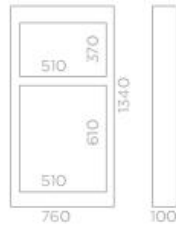

### Key Features :

Material	#304 Stainless Steel
Dimension(mm)	760x1340x100
Dry Zone (mm)	510x370
Clean Zone (mm)	510x610
Operation	Electrical
Voltage	220v/50hz
Start mode	Sensor auto start
Brush Rotate Speed	10m/min
Noise	<60DB
Cleaning Mode	Auto button drain
Auto Cut	10-12 Seconds