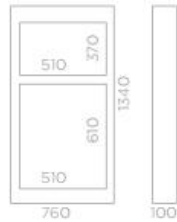

### Key Features :

Material	#304 Stainless Steel
Dimension(mm)	760x1340x100
Dry Zone (mm)	510x370
Clean Zone (mm)	510x610
Operation	Electrical
Voltage	220v/50hz
Start mode	Sensor auto start
Brush Rotate Speed	10m/min
Noise	<60DB
Cleaning Mode	Auto button drain
Auto Cut	10-12 Seconds