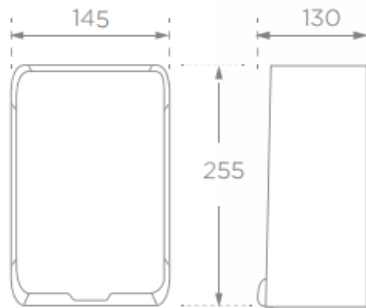

EH22 ABS Hand Dryer Moderate Traffic

TECHNICAL DATA

Key Features :

Construction	ABS Plastic
Mounting	Wall Mounted
Operation	Fully Automatic
Motor	Brush AC Type
Hand Dry Time	Less than 25 secs
Auto Cutoff	60 seconds
Noise Level	73 db(A) - 77 db(A)
Motor	Brush AC Type
Speed	18,000 RPM
Voltage	220 V / 50 Hz
Rated Power	1000 W
Switch	Hot & Cold Option
Current	0.9A (Cold wind)
Protection Class	IP x1
Blowing Volume	> 90 m ³ /H
Air Speed	33 m/s - 37 m/s
Colour	White