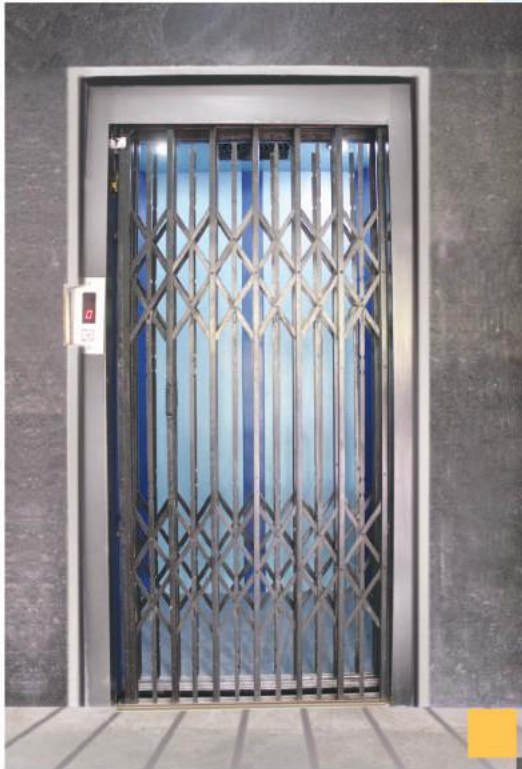

They look just like a regular residential door. They come with a manual as well as an automatic feature.

***Happy Home!  
Happy Elevator !!***

## L. T. Standard Apartment Elevator

Imperforated Door

Imperforated doors are the perfect modern alternative to a collapsible door elevator. They, at very minimal cost amplified the beauty of your apartments.

Having a zig-zack type look these doors are very easily accessible with almost no effort to be applied by the user. A perfect pocket friendly elevator!

Designer Imperforated Door

## L. T. Standard Apartment Elevator

Collapsible Door

These are the low cost elegant alternatives to a regular auto-door elevator. These gates are arranged in a vertical order to ensure safety and smooth functioning. They are a rough and tough alternative to the other relatively more fragile elevators. To avoid regular breakdowns and malfunctioning we ensure detailed and intricate research and development for such elevators.