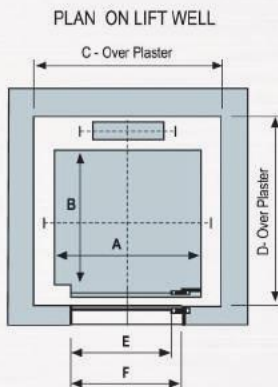

All Dimensions are in mm size.

DIMENSIONAL DETAILS : STANDARD APARTMENT LIFTS (MANUAL SWING DOOR)

Capacity		Car Inside		Lift Well		Clear Entrance	Clear Opening at Entrance
Person	Kgs.	A	B	C	D	E	F
4	272	1100	700	1500	1100	760	1000 X 2150
5	340	1170	820	1550	1225	760	1000 X 2150
6	408	1170	920	1550	1325	760	1000 X 2150
8	544	1300	1100	1700	1500	760	1000 X 2150
10	680	1300	1300	1700 <td 1500	800	1000 X 2150	

All Dimensions are in mm size.

DIMENSIONAL DETAILS : STANDARD APARTMENT LIFTS (DUMBWAITER)

Load Capacity	Car Inside		Height	Lift Well		Clear Entrance
	A	B	H	C	D	E
50 Kg to 250 Kg	600	600	600	1000	1000	600 X 600
Load Capacity	900	900	900	1300	1300	900 X 900

All Dimensions are in mm size.