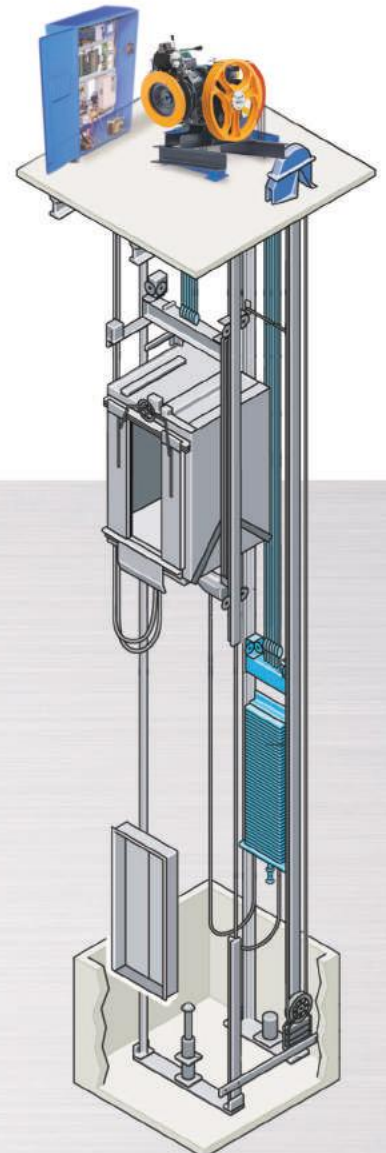

Capacity		Car Inside		Lift Well		Clear Entrance	Clear Opening at Entrance
Person	Kgs.	A	B	C	D	E	F
4	272	1100	700	1500	1100	760	1175 X 2225
5	340	1170	820	1550	1225	760	1175 X 2225
6	408	1170	920	1550	1325	760	1175 X 2225
8	544	1300	1100	1700	1500	760	1175 X 2225
10	680	1300	1300	1700	1500	800	1235 X 2225

All Dimensions are in mm size.

DIMENSIONAL DETAILS : STANDARD APARTMENT LIFTS (MANUAL SWING DOOR)

Capacity		Car Inside		Lift Well		Clear Entrance	Clear Opening at Entrance
Person	Kgs.	A	B	C	D	E	F
4	272	1100	700	1500	1100	760	1000 X 2150
5	340	1170	820	1550	1225	760	1000 X 2150
6	408	1170	920	1550	1325	760	1000 X 2150
8	544	1300	1100	1700	1500	760	1000 X 2150
10	680	1300	1300	1700<!-- <td-->1500	800	1000 X 2150	

All Dimensions are in mm size.

DIMENSIONAL DETAILS : STANDARD APARTMENT LIFTS (DUMBWAITER)

Load Capacity	Car Inside		Height	Lift Well		Clear Entrance
	A	B	H	C	D	E
50 Kg to 250 Kg	600	600	600	1000	1000	600 X 600
Load Capacity	900	900	900	1300	1300	900 X 900

All Dimensions are in mm size.

DIMENSIONAL DETAILS : DELUXE APARTMENT LIFT (MANUAL OPENING TELESCOPIC DOOR)

Capacity		Car Inside		Lift Well		Clear Entrance	Clear Opening at Landing for 2 Fold	Clear Opening at Landing for 3 Fold
Person	Kgs.	A	B	C	D	E	F	F
4	272	1100	700	1550	1250	700	920 X 2150	1250 X 2350
5	340	1170	820	1550	1375	700	920 X 2150	1250 X 2350
6	408	1170	920	1550	1475	700	920 X 2150	1250 X 2350
8	544	1300	1100	1700	1675	800	1020 X 2150	1400 X 2350
10	680	1300	1300	1700	1875	800	1020 X 2150	1400 X 2350

All Dimensions are in mm size.