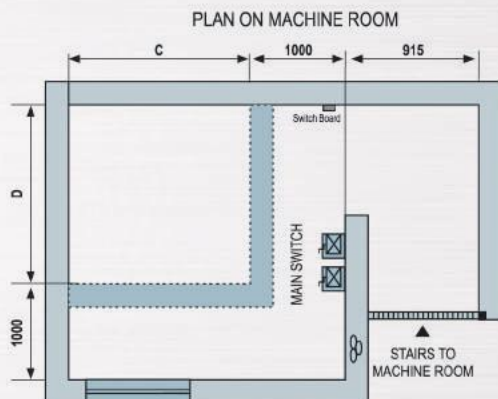

All Dimensions are in mm size.

DIMENSIONAL DETAILS : STANDARD APARTMENT LIFTS (DUMBWAITER)

Load Capacity	Car Inside		Height	Lift Well		Clear Entrance
	A	B	H	C	D	E
50 Kg to 250 Kg	600	600	600	1000	1000	600 X 600
Load Capacity	900	900	900	1300	1300	900 X 900

All Dimensions are in mm size.