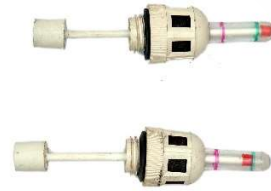

# 240V600Ah Battery accessories with Sr. no.

Battery BOS			
S. No.	240V/600AH Battery items	UOM	240V/600AH1 SET QTY
1	Battery Book	Nos	1
2	Vent Plug M27[ DOME TYPE ]	Nos	120
3	Water level indicator M27	Nos	120
4	AC cable 16 Sqmm	Mtr	0
5	AC cable 25 Sqmm	Mtr	6
6	Clamp Meter AC/DC (Digital Auto Ranging T-RMS Current )	Nos	0
7	Hydrometer	Nos	1
8	Digital Multimeter	Nos	1
9	Copper Connectors (Flat) 300AH	Nos	0
10	Copper Connectors (c Shape) 600AH	Nos	118
11	Lugs 16 Sqmm Ring type	Nos	0
12	Lugs 25 Sqmm Ring type	Nos	12
13	SS Nut 304 M8	Nos	240
14	SS Bolt 304 M8	Nos	240
15	SS Plane Washer 304 M8	Nos	480
16	Spanner 12mm x 13mm	Nos	2
17	Rubber Hand Gloves	Set	1
18	Battery stand 6"H X 1'6"W X 4'6"L	Nos	0
19	Battery stand 6'H X 3'W X 4'6"L	Nos	10
20	Rubber Mat 3mm	KG	10
21	Petroleum Jelly	KG	0.25