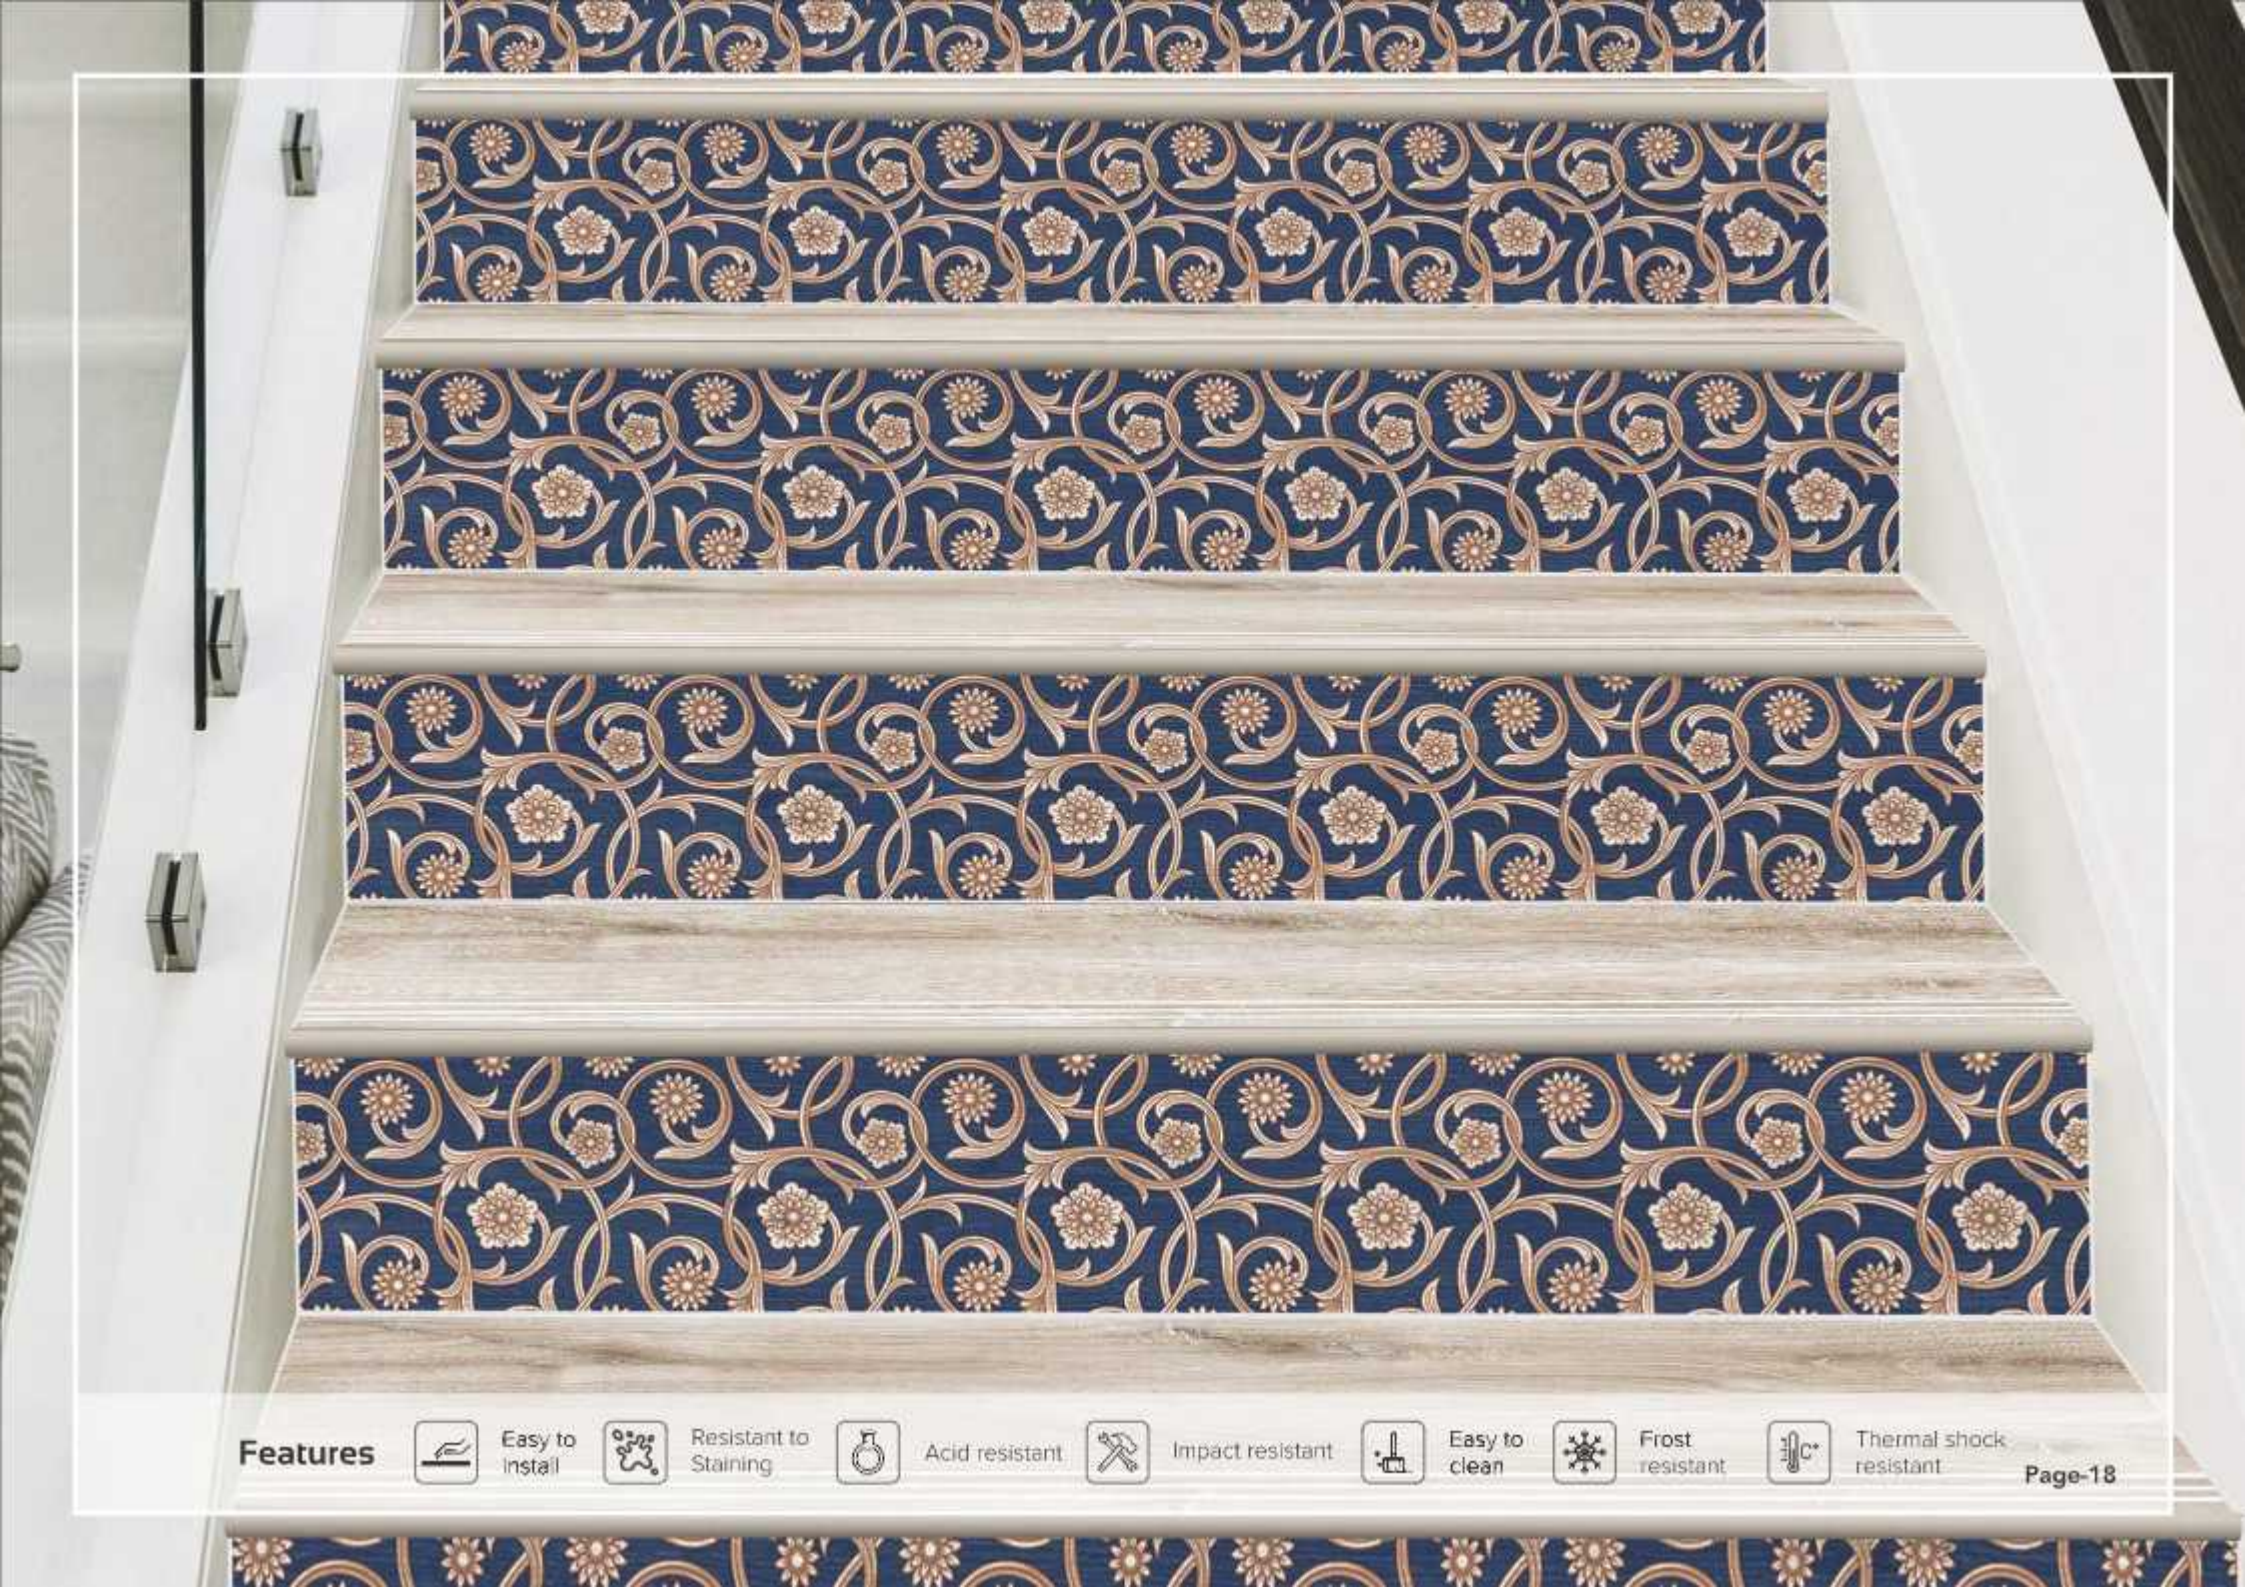

Features

Easy to install

Resistant to staining

Acid resistant

Impact resistant

Easy to clean

Frost resistant

Thermal shock resistant