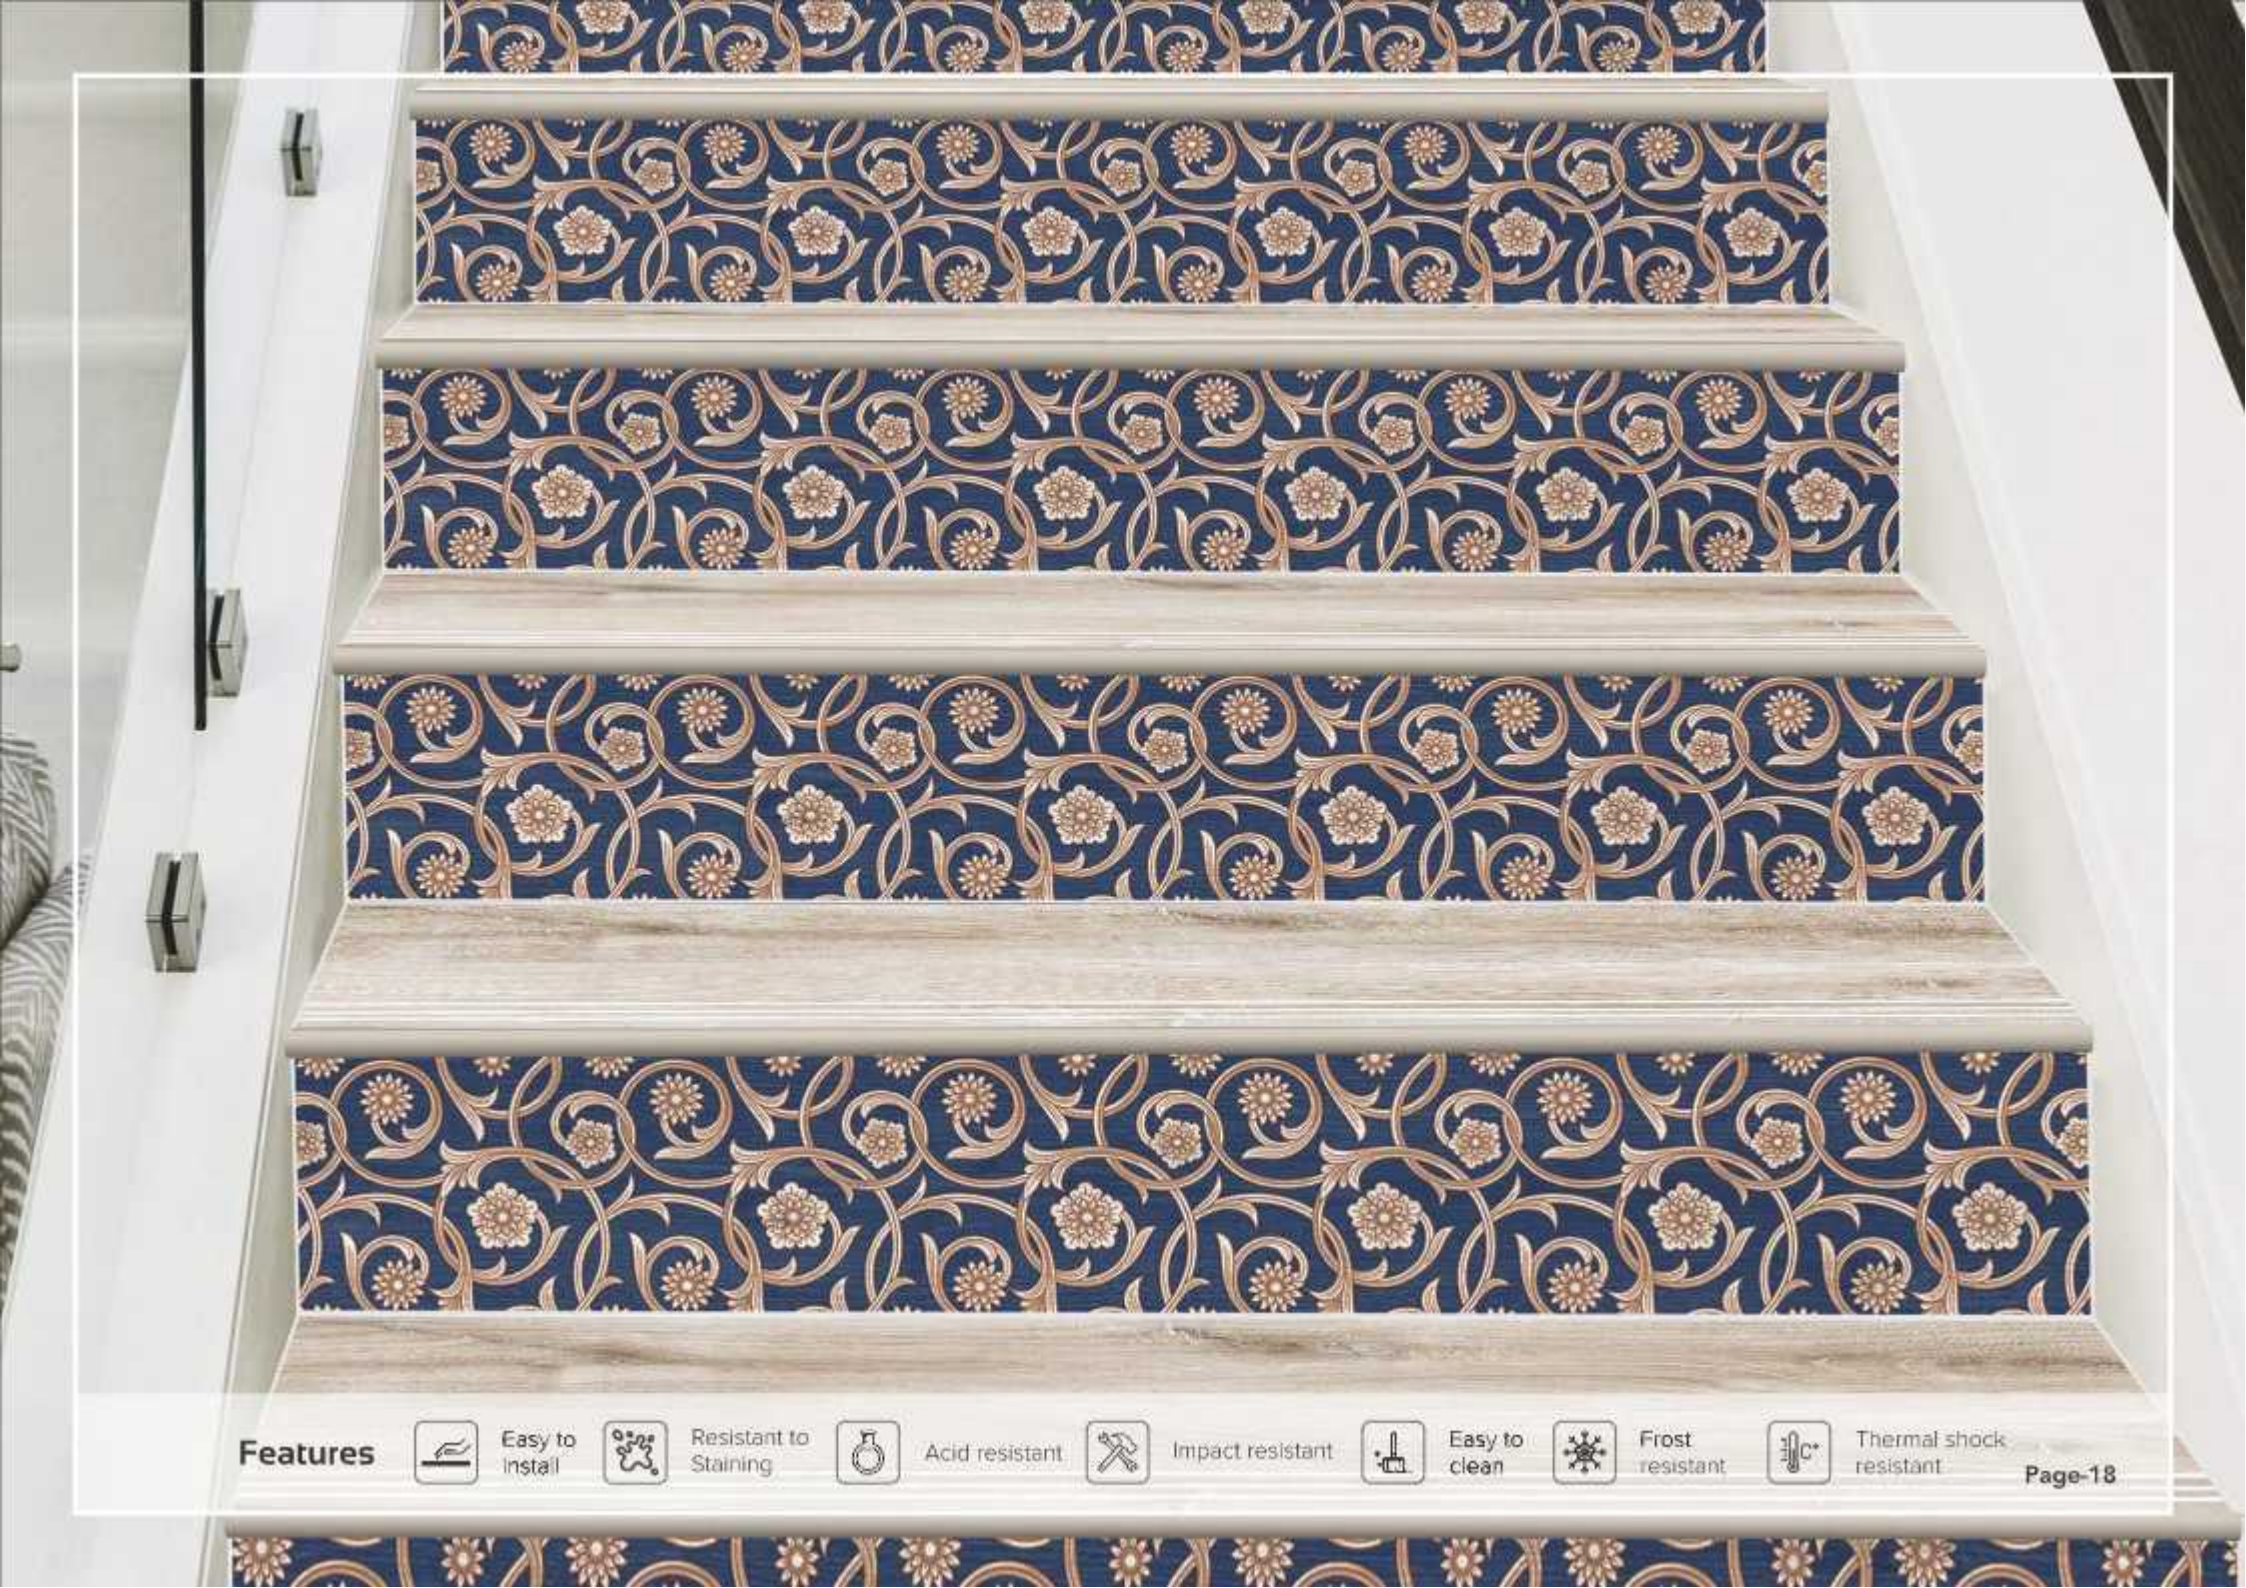

Features

Easy to install

Resistant to staining

Acid resistant

Impact resistant

Easy to clean

Frost resistant

Thermal shock resistant