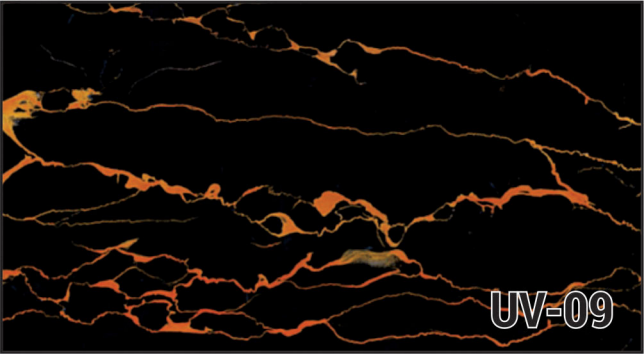

UV Sheet

UV-01

The image shows a close-up of a marbled paper texture. The pattern consists of intricate, organic, vein-like structures in shades of light tan and beige, set against a darker, muted brown background. The overall appearance is reminiscent of natural stone or biological tissue. The texture is dense and covers the entire frame.

UV-02

UV-03

UV-04

UV-05

UV-06

UV-07

UV-08

UV-09

UV-10

UV-11

UV-12

UV-13

UV-14

UV-15

UV-16

UV-17