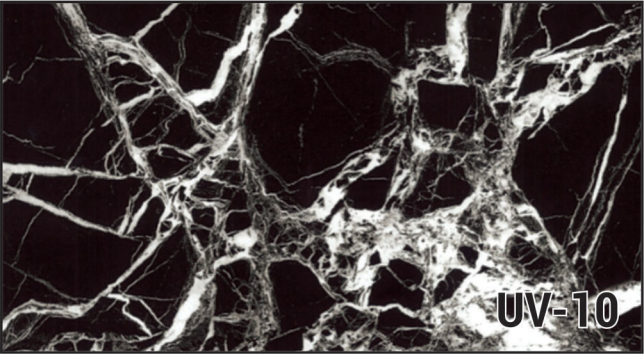

UV Sheet

UV-01

The image shows a close-up of a marbled paper texture. The pattern consists of intricate, organic, vein-like structures in shades of light tan and beige, set against a darker, muted brown background. The overall appearance is reminiscent of natural stone or biological tissue. The texture is dense and covers the entire frame.

UV-02

UV-03

UV-04

UV-05

UV-06

UV-07

UV-08

UV-09

UV-10

UV-11

UV-12

UV-13

UV-14

UV-15

UV-16

UV-17