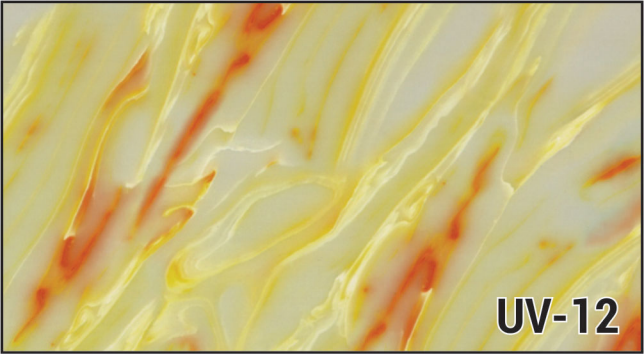

UV Sheet

UV-01

The image shows a close-up of a marbled paper texture. The pattern consists of intricate, organic, vein-like structures in shades of light tan and beige, set against a darker, muted brown background. The overall appearance is reminiscent of natural stone or biological tissue. The texture is dense and covers the entire frame.

UV-02

UV-03

UV-04

UV-05

UV-06

UV-07

UV-08

UV-09

UV-10

UV-11

UV-12

UV-13

UV-14

UV-15

UV-16

UV-17