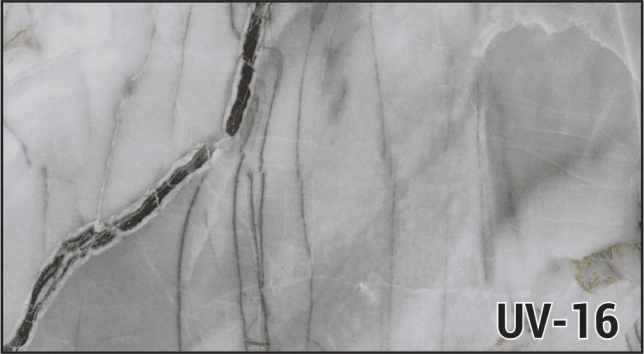

UV Sheet

UV-01

The image shows a close-up of a marbled paper texture. The pattern consists of intricate, organic, vein-like structures in shades of light tan and beige, set against a darker, muted brown background. The overall appearance is reminiscent of natural stone or biological tissue. The texture is dense and covers the entire frame.

UV-10

UV-11

UV-12

UV-13

UV-14

UV-15

UV-16

UV-17