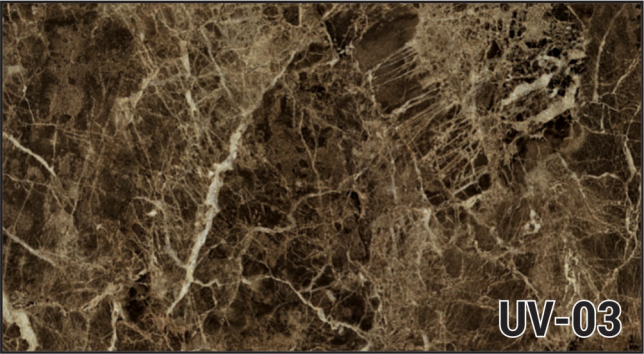

UV Sheet

UV-01

The image shows a close-up of a marbled paper texture. The pattern consists of intricate, organic, vein-like structures in shades of light tan and beige, set against a darker, muted brown background. The overall appearance is reminiscent of natural stone or biological tissue. The texture is dense and covers the entire frame.

UV-02

UV-03

UV-04

UV-05

UV-06

UV-07

UV-08

UV-09