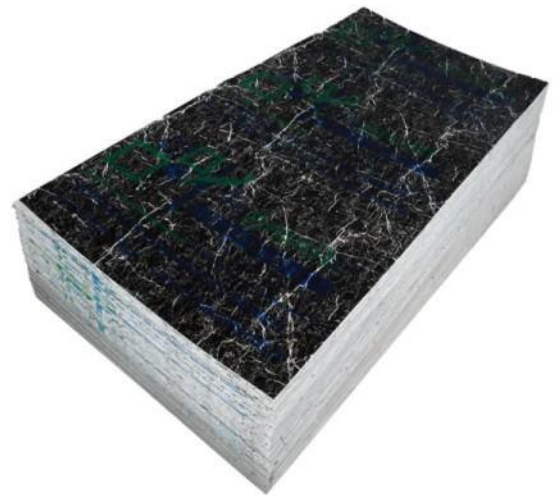

ITALIAN BLACK

 **SIZE : 8 * 4 FEET**

 **THICKNESS : 3 MM**

WWW.Polygranite.in

BUSINESS BENCH®

ITALIAN WHITE

 **SIZE : 8 * 4 FEET**

 **THICKNESS : 3 MM**

WWW.Polygranite.in

BUSINESS BENCH®
INDUS GOLD

 **SIZE : 8 * 4 FEET**

 **THICKNESS : 3 MM**

WWW.Polygranite.in

FONCE IMPERIAL

 **SIZE : 8 * 4 FEET**

 **THICKNESS : 3 MM**

WWW.Polygranite.in

RAINFOREST GOLD

 **SIZE : 8 * 4 FEET**

 **THICKNESS : 3 MM**

WWW.Polygranite.in

OPERA GREEN

 **SIZE : 8 * 4 FEET**

 **THICKNESS : 3 MM**

WWW.Polygranite.in

 Polyamark[®]
SHEET

WOOD PATTERN

 **SIZE : 8 * 4 FEET**

 **THICKNESS : 3 MM**

IMPERIAL BLUE

SIZE : 8 * 4 FEET

THICKNESS : 3 MM