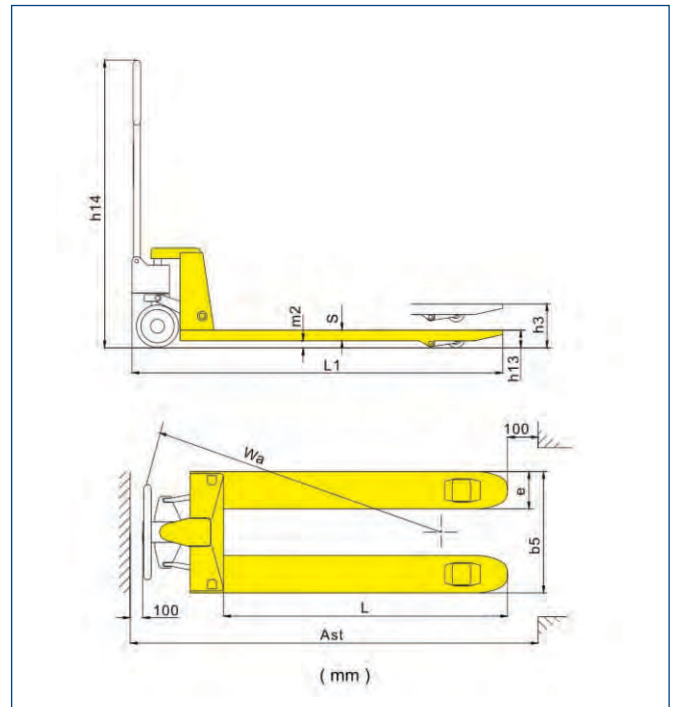

Model	Nos	JPR 2500	
Capacity	Q = Kg.	2500	
Lowered fork height	h13 = mm	85	
Steering wheel	mm	Ø180	
Fork wheel tandem (double)	mm	Ø70 x 60	
Max. Lift height	h3 = mm	205	
Total Height	h14 = mm	1194	
Overall length	L1 = mm	1580	
Fork width	e = mm	150	
Fork length	L = mm	1150	
Width over forks	b5 = mm	550	680
Ground clearance, center of wheelbase	m2 = mm	32	
Aisle width for pallets 1000 x 1200 crossways	Ast = mm	1720	
Aisle width for pallets 800 x 1200 lengthways	Ast = mm	1770	
Turning Radius	Wa = mm	1265	
Product Weight	Kg.	58	63

For any special requirements, Please contact Jost's H.O., Dimensions indicated here are subject to variations of ± 20 mm and performance ± 10%. Service weight ± 50 kg. Right to make changes and technical improve