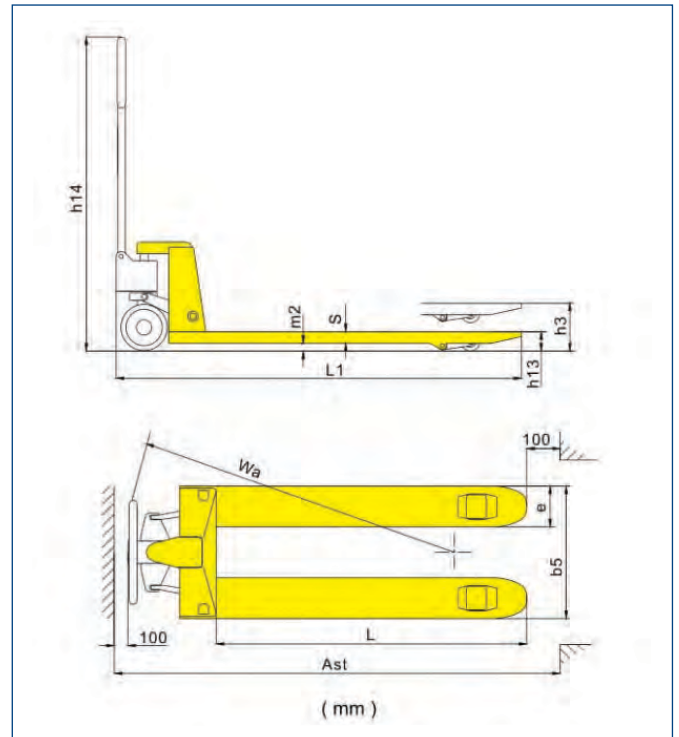

### Specifications:

Model	Nos	JPR 2500	
Capacity	Q = Kg.	2500	
Lowered fork height	h13 = mm	85	
Steering wheel	mm	Ø180	
Fork wheel tandem (double)	mm	Ø70 x 60	
Max. Lift height	h3 = mm	205	
Total Height	h14 = mm	1194	
Overall length	L1 = mm	1580	
Fork width	e = mm	150	
Fork length	L = mm	1150	
Width over forks	b5 = mm	550	680
Ground clearance, center of wheelbase	m2 = mm	32	
Aisle width for pallets 1000 x 1200 crossways	Ast = mm	1720	
Aisle width for pallets 800 x 1200 lengthways	Ast = mm	1770	
Turning Radius	Wa = mm	1265	
Product Weight	Kg.	55	58

For any special requirements, Please contact Jost's H.O., Dimensions indicated here are subject to variations of ± 20 mm and performance ± 10%. Service weight ± 50 kg. Right to make changes and technical improve