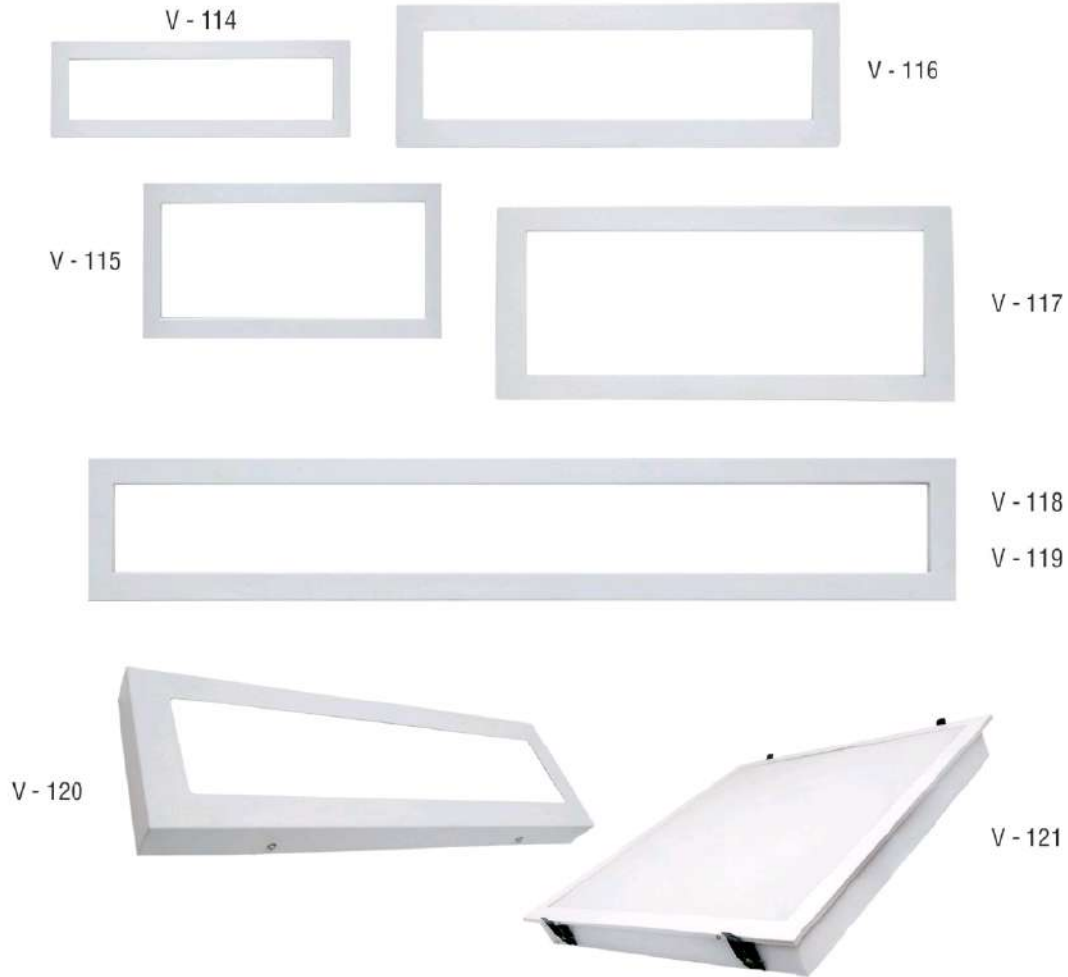

LED PANEL LIGHT

(Square / Round Concealed Type)

Code	Wattage (W)	Design	Outer Size (mm)	Cut Out Size (mm)
V - 101	4 W	230V - Round & Square	80 X 80	68 X 68
V - 102	8 W	230V - Round & Square	105 X 105	95 X 95
V - 103	12 W	230V - Round & Square	150 X 150	138 X 138
V - 104	15 W	230V - Round & Square	170 X 170	160 X 160
V - 105	22 W	230V - Round & Square	210 X 210	198 X 198
V - 106	30 W	230V - Round & Square	300 X 300 (1 X 1)	285 X 285
V - 107	50 W	230V - Round & Square	595 X 595 (2 X 2)	575 X 575

LED PANEL LIGHT (Square + Round Surface Type)

Code	Wattage (W)	Design	Outer Size (mm)	Height (mm)
V - 108	4 W	230V - Round & Square	80 X 80	40 mm
V - 109	8 W	230V - Round & Square	101 X 101	40 mm
V - 110	12 W	230V - Round & Square	143 X 143	40 mm
V - 111	15 W	230V - Round & Square	167 X 167	40 mm
V - 112	22 W	230V - Round & Square	205 X 205	40 mm
V - 113	30 W	230V - Square	300 X 300(1 X 1)	50 mm

LED PANEL LIGHT
(Rectangle Concealed Type)

Code	Wattage (W)	Design	Outer Size (mm)	Cut Out Size (mm)
V - 114	1/11 12 W	230V - Square	295 X 100	285 X 95
V - 115	2/11 22 W	230V - Square	300 X 175	285 X 160
V - 116	1/36 30 W	230V - Square	510 X 150	495 X 137
V - 117	2/36 36 W	236V - Square	533 X 228	505 X 218
V - 118	1/40 40/50 W	236V - Square	1200 X 165	1175 X 135
V - 119	2/40 40/50 W	236V - Square	1200 X 300	1175 X 275
V - 120	1/36 30 W	236V - Surface	533 X 228	Height : 50 mm
V - 121	2/2 40/50 W	236V - Square	595 X 595	575 X 575

Diamond led

LED PANEL LIGHT (PC REEMLESS)

PC Panel

Code	Wattage (W)	Design	Outer Size (mm)	Cut Out Size (mm)	Height (mm)
V - 153	8 - 10 W	Round & Square	105 X 105	95 X 95	25
V - 154	12 - 15 W	Round & Square	150 X 150	135 X 135	25
V - 155	15 - 18 W	Round & Square	170 X 170	150 X 150	25
V - 156	22 - 24 W	Round & Square	200 X 200	185 X 185	25