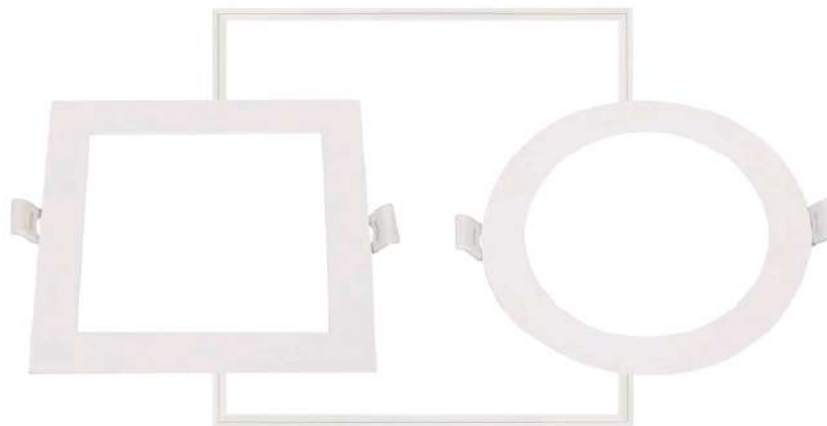

LED PANEL LIGHT

(Square / Round Concealed Type)

Code	Wattage (W)	Design	Outer Size (mm)	Cut Out Size (mm)
V - 101	4 W	230V - Round & Square	80 X 80	68 X 68
V - 102	8 W	230V - Round & Square	105 X 105	95 X 95
V - 103	12 W	230V - Round & Square	150 X 150	138 X 138
V - 104	15 W	230V - Round & Square	170 X 170	160 X 160
V - 105	22 W	230V - Round & Square	210 X 210	198 X 198
V - 106	30 W	230V - Round & Square	300 X 300 (1 X 1)	285 X 285
V - 107	50 W	230V - Round & Square	595 X 595 (2 X 2)	575 X 575

LED PANEL LIGHT (Square + Round Surface Type)

Code	Wattage (W)	Design	Outer Size (mm)	Height (mm)
V - 108	4 W	230V - Round & Square	80 X 80	40 mm
V - 109	8 W	230V - Round & Square	101 X 101	40 mm
V - 110	12 W	230V - Round & Square	143 X 143	40 mm
V - 111	15 W	230V - Round & Square	167 X 167	40 mm
V - 112	22 W	230V - Round & Square	205 X 205	40 mm
V - 113	30 W	230V - Square	300 X 300(1 X 1)	50 mm

LED PANEL LIGHT
(Rectangle Concealed Type)

Code	Wattage (W)	Design	Outer Size (mm)	Cut Out Size (mm)
V - 114	1/11 12 W	230V - Square	295 X 100	285 X 95
V - 115	2/11 22 W	230V - Square	300 X 175	285 X 160
V - 116	1/36 30 W	230V - Square	510 X 150	495 X 137
V - 117	2/36 36 W	236V - Square	533 X 228	505 X 218
V - 118	1/40 40/50 W	236V - Square	1200 X 165	1175 X 135
V - 119	2/40 40/50 W	236V - Square	1200 X 300	1175 X 275
V - 120	1/36 30 W	236V - Surface	533 X 228	Height : 50 mm
V - 121	2/2 40/50 W	236V - Square	595 X 595	575 X 575

Diamond led

LED PANEL LIGHT (PC REEMLESS)

PC Panel

Code	Wattage (W)	Design	Outer Size (mm)	Cut Out Size (mm)	Height (mm)
V - 153	8 - 10 W	Round & Square	105 X 105	95 X 95	25
V - 154	12 - 15 W	Round & Square	150 X 150	135 X 135	25
V - 155	15 - 18 W	Round & Square	170 X 170	150 X 150	25
V - 156	22 - 24 W	Round & Square	200 X 200	185 X 185	25