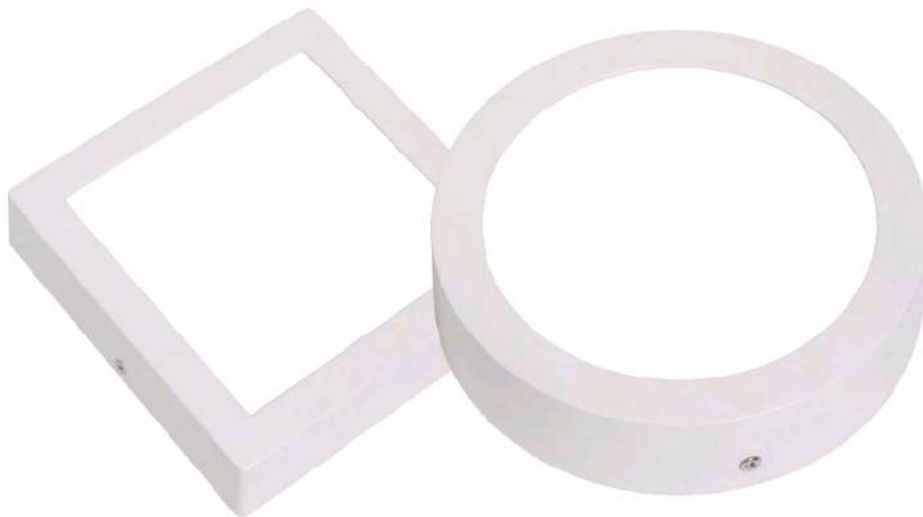

LED PANEL LIGHT

(Square / Round Concealed Type)

Code	Wattage (W)	Design	Outer Size (mm)	Cut Out Size (mm)
V - 101	4 W	230V - Round & Square	80 X 80	68 X 68
V - 102	8 W	230V - Round & Square	105 X 105	95 X 95
V - 103	12 W	230V - Round & Square	150 X 150	138 X 138
V - 104	15 W	230V - Round & Square	170 X 170	160 X 160
V - 105	22 W	230V - Round & Square	210 X 210	198 X 198
V - 106	30 W	230V - Round & Square	300 X 300 (1 X 1)	285 X 285
V - 107	50 W	230V - Round & Square	595 X 595 (2 X 2)	575 X 575

LED PANEL LIGHT (Square + Round Surface Type)

Code	Wattage (W)	Design	Outer Size (mm)	Height (mm)
V - 108	4 W	230V - Round & Square	80 X 80	40 mm
V - 109	8 W	230V - Round & Square	101 X 101	40 mm
V - 110	12 W	230V - Round & Square	143 X 143	40 mm
V - 111	15 W	230V - Round & Square	167 X 167	40 mm
V - 112	22 W	230V - Round & Square	205 X 205	40 mm
V - 113	30 W	230V - Square	300 X 300(1 X 1)	50 mm

LED PANEL LIGHT
(Rectangle Concealed Type)

Code	Wattage (W)	Design	Outer Size (mm)	Cut Out Size (mm)
V - 114	1/11 12 W	230V - Square	295 X 100	285 X 95
V - 115	2/11 22 W	230V - Square	300 X 175	285 X 160
V - 116	1/36 30 W	230V - Square	510 X 150	495 X 137
V - 117	2/36 36 W	236V - Square	533 X 228	505 X 218
V - 118	1/40 40/50 W	236V - Square	1200 X 165	1175 X 135
V - 119	2/40 40/50 W	236V - Square	1200 X 300	1175 X 275
V - 120	1/36 30 W	236V - Surface	533 X 228	Height : 50 mm
V - 121	2/2 40/50 W	236V - Square	595 X 595	575 X 575

Diamond led

LED PANEL LIGHT (PC REEMLESS)

PC Panel

Code	Wattage (W)	Design	Outer Size (mm)	Cut Out Size (mm)	Height (mm)
V - 153	8 - 10 W	Round & Square	105 X 105	95 X 95	25
V - 154	12 - 15 W	Round & Square	150 X 150	135 X 135	25
V - 155	15 - 18 W	Round & Square	170 X 170	150 X 150	25
V - 156	22 - 24 W	Round & Square	200 X 200	185 X 185	25