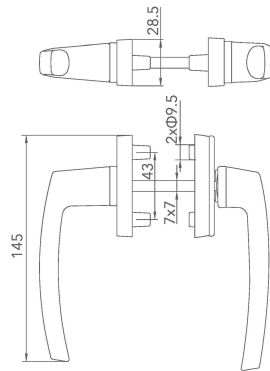

NBH008

- Door Handle with one side Key
- Powder Coated

NBH013

- Door Handle
- Powder Coated

NBH015

- Door Handle
- Powder Coated

NBH024

- Bathroom Door Lock Set
- Powder Coated

NBH011

- Mortise Lock
- Casement Door Lock
- Powder Coated

NBH108

- Door Handle with one side key
- Powder Coated

NBH113

- Short Neck Door Handle
- Powder Coated

NBH025

- D Type Sliding Door Handle
- Powder Coated

- NBH115**
- Door Handle (85 mm)
 - Powder Coated

- NBH116**
- Dummy Door Handle
 - For French Door
 - Powder Coated

- NRDL015**
- Door Handle (Heavy)
 - Powder Coated

- NBH124**
- Bathroom Lock
 - Powder Coated