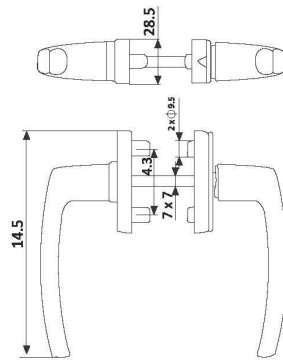

NBH008

- Door Handle with one side Key
- Powder Coated

NBH013

- Door Handle
- Powder Coated

NBH015

- Door Handle
- Powder Coated

NBH024

- Bathroom Door Lock Set
- Powder Coated

- NBH115**
- Door Handle (85 mm)
 - Powder Coated

- NBH116**
- Dummy Door Handle
 - For French Door
 - Powder Coated

- NRDL015**
- Door Handle (Heavy)
 - Powder Coated

- NBH124**
- Bathroom Lock
 - Powder Coated