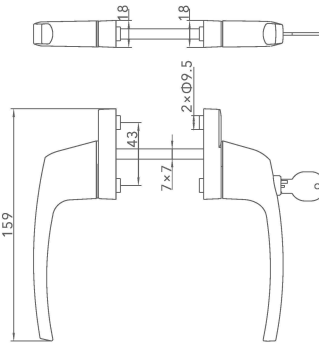

NBH108

- Door Handle with one side key
- Powder Coated