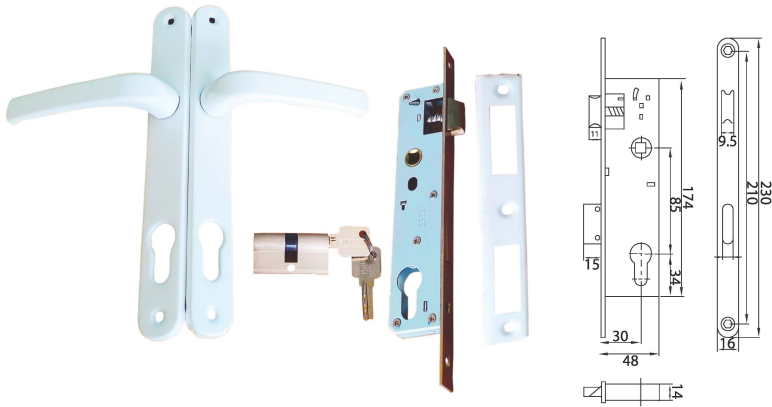

NBH008

- Door Handle with one side Key
- Powder Coated

NBH013

- Door Handle
- Powder Coated

NBH015

- Door Handle
- Powder Coated

NBH024

- Bathroom Door Lock Set
- Powder Coated

NBH011

- Mortise Lock
- Casement Door Lock
- Powder Coated

NBH108

- Door Handle with one side key
- Powder Coated

NBH113

- Short Neck Door Handle
- Powder Coated

NBH025

- D Type Sliding Door Handle
- Powder Coated

- NBH115**
- Door Handle (85 mm)
 - Powder Coated

- NBH116**
- Dummy Door Handle
 - For French Door
 - Powder Coated

- NRDL015**
- Door Handle (Heavy)
 - Powder Coated

- NBH124**
- Bathroom Lock
 - Powder Coated

- NBH125**
- Short Neck D Handle
 - Powder Coated

- NBH197**
- Dummy Short Neck D Handle
 - Powder Coated