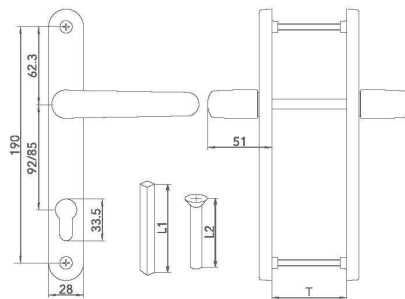

NBH008

- Door Handle with one side Key
- Powder Coated

NBH013

- Door Handle
- Powder Coated

NBH015

- Door Handle
- Powder Coated

NBH024

- Bathroom Door Lock Set
- Powder Coated

NBH011

- Mortise Lock
- Casement Door Lock
- Powder Coated

NBH108

- Door Handle with one side key
- Powder Coated

NBH113

- Short Neck Door Handle
- Powder Coated

NBH025

- D Type Sliding Door Handle
- Powder Coated

- NBH115**
- Door Handle (85 mm)
 - Powder Coated

- NBH116**
- Dummy Door Handle
 - For French Door
 - Powder Coated

- NRDL015**
- Door Handle (Heavy)
 - Powder Coated

- NBH124**
- Bathroom Lock
 - Powder Coated