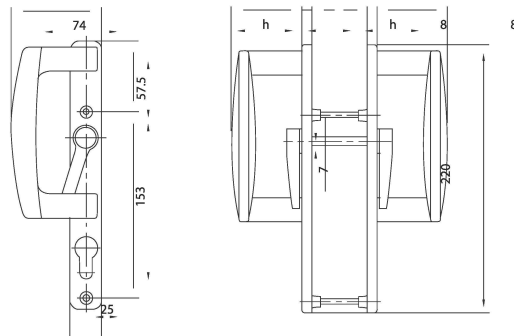

NBH025

- D Type Sliding Door Handle
- Powder Coated