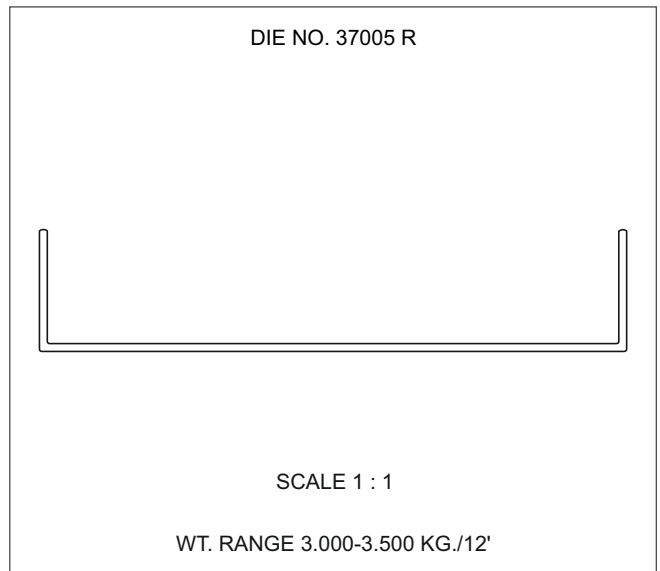

SELECTIONS NOT TO BE SCALED

ALL DIMENSIONS ARE IN MM

ARCHITECTURAL

SELECTIONS NOT TO BE SCALED

AC GRILL

ALL DIMENSIONS ARE IN MM

ARCHITECTURAL

DIE NO. 37008 R