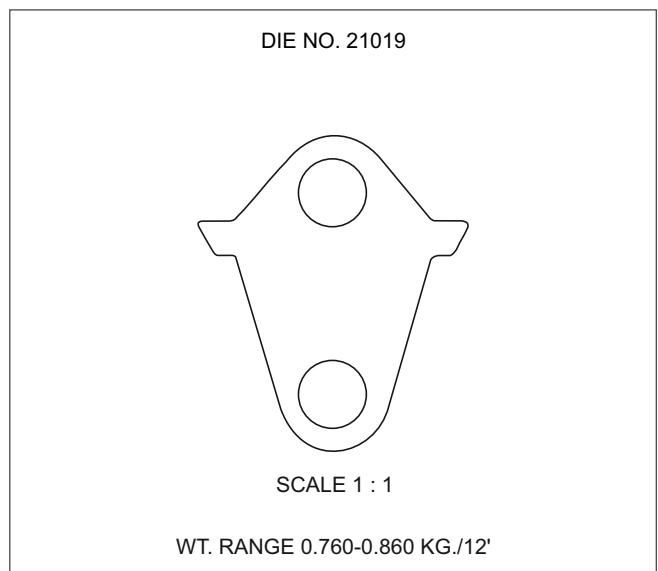

ARCHITECTURAL

AC GRILL

SELECTIONS NOT TO BE SCALED

ALL DIMENSIONS ARE IN MM