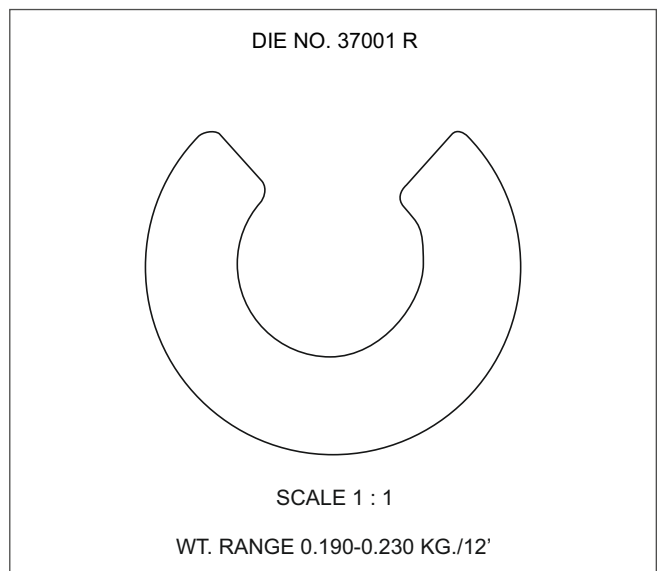

DIE NO. 21030

SCALE 1 : 1

WT. RANGE 1.050-1.300 KG./12'

DIE NO. 21031

SCALE 1 : 1

WT. RANGE 0.300-0.350 KG./12'

DIE NO. 21032

SCALE 1 : 1

WT. RANGE 0.390-0.910 KG./12'

DIE NO. 21033

SCALE 1 : 1

WT. RANGE 1.300-1.700 KG./12'

SELECTIONS NOT TO BE SCALED

ALL DIMENSIONS ARE IN MM

ARCHITECTURAL

AC GRILL