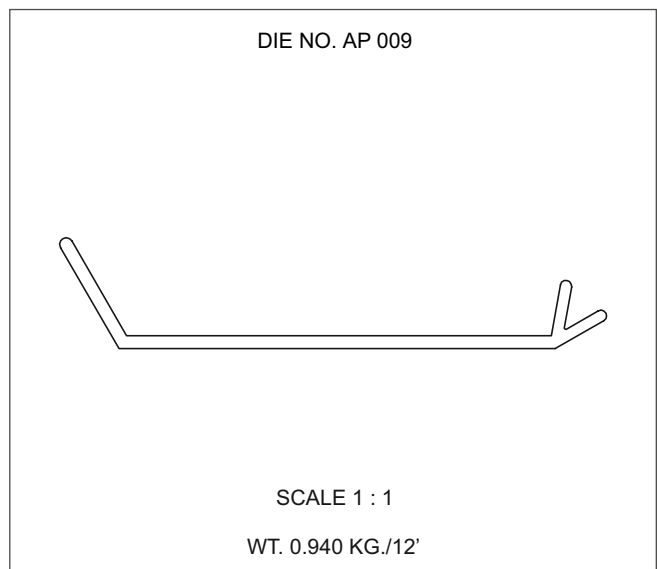

WT. RANGE 0.260-0.300 KG./12'

SELECTIONS NOT TO BE SCALED

ALL DIMENSIONS ARE IN MM

ARCHITECTURAL

DIE NO. 37014 R

SCALE 1 : 1
WT. RANGE 3.600-4.000 KG./12'

DIE NO. 37016 R

SCALE 1 : 1
WT. RANGE 0.233-0.283 KG./12'

SCALE 1 : 1
WT. RANGE 0.270-0.400 KG./12'

SELECTIONS NOT TO BE SCALED

ALL DIMENSIONS ARE IN MM

ARCHITECTURAL

SELECTIONS NOT TO BE SCALED

AC GRILL

ALL DIMENSIONS ARE IN MM

ARCHITECTURAL