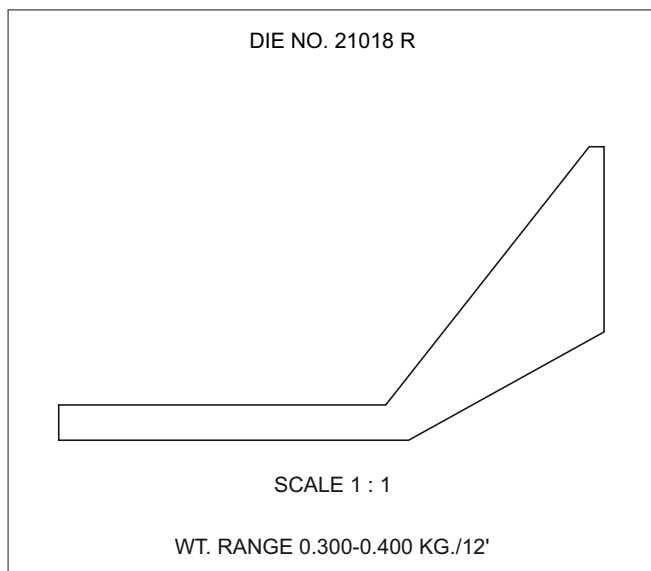

ARCHITECTURAL

AC GRILL

SELECTIONS NOT TO BE SCALED

ALL DIMENSIONS ARE IN MM