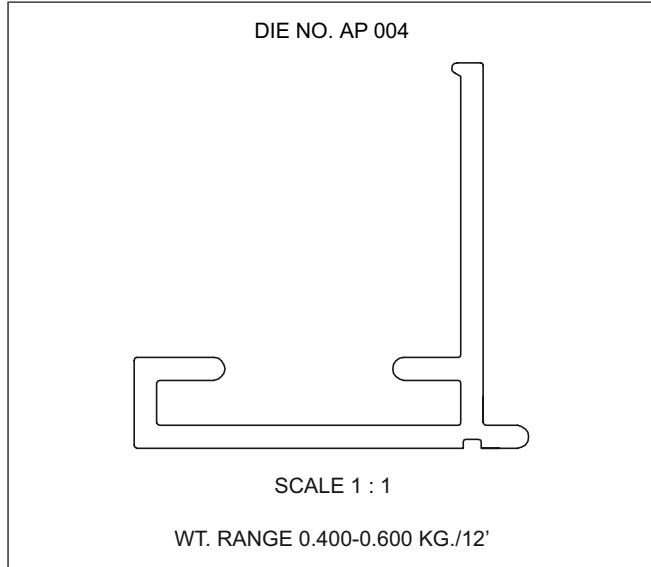

WT. RANGE 0.260-0.300 KG./12'

SELECTIONS NOT TO BE SCALED

ALL DIMENSIONS ARE IN MM

ARCHITECTURAL

DIE NO. 37014 R

SCALE 1 : 1
WT. RANGE 3.600-4.000 KG./12'

DIE NO. 37016 R

SCALE 1 : 1
WT. RANGE 0.233-0.283 KG./12'

DIE NO. AP 002

SCALE 1 : 1
WT. RANGE 0.200-0.350 KG./12'

AC GRILL

DIE NO. 37015 R

SCALE 1 : 1
WT. RANGE 0.470-0.530 KG./12'

DIE NO. AP 001

SCALE 1 : 1
WT. RANGE 0.180-0.250 KG./12'

DIE NO. AP 003

SCALE 1 : 1
WT. RANGE 0.270-0.400 KG./12'

SELECTIONS NOT TO BE SCALED

ALL DIMENSIONS ARE IN MM

ARCHITECTURAL

SELECTIONS NOT TO BE SCALED

AC GRILL

ALL DIMENSIONS ARE IN MM

ARCHITECTURAL