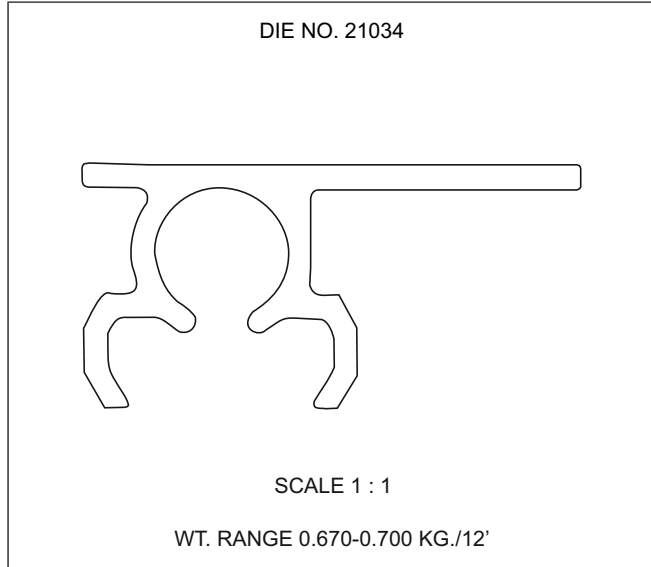

DIE NO. 21030

SCALE 1 : 1

WT. RANGE 1.050-1.300 KG./12'

DIE NO. 21031

SCALE 1 : 1

WT. RANGE 0.300-0.350 KG./12'

DIE NO. 21032

SCALE 1 : 1

WT. RANGE 0.390-0.910 KG./12'

DIE NO. 21033

SCALE 1 : 1

WT. RANGE 1.300-1.700 KG./12'

SELECTIONS NOT TO BE SCALED

ALL DIMENSIONS ARE IN MM

ARCHITECTURAL

AC GRILL

SELECTIONS NOT TO BE SCALED

ALL DIMENSIONS ARE IN MM

ARCHITECTURAL

SELECTIONS NOT TO BE SCALED

AC GRILL

ALL DIMENSIONS ARE IN MM

ARCHITECTURAL

DIE NO. 37008 R