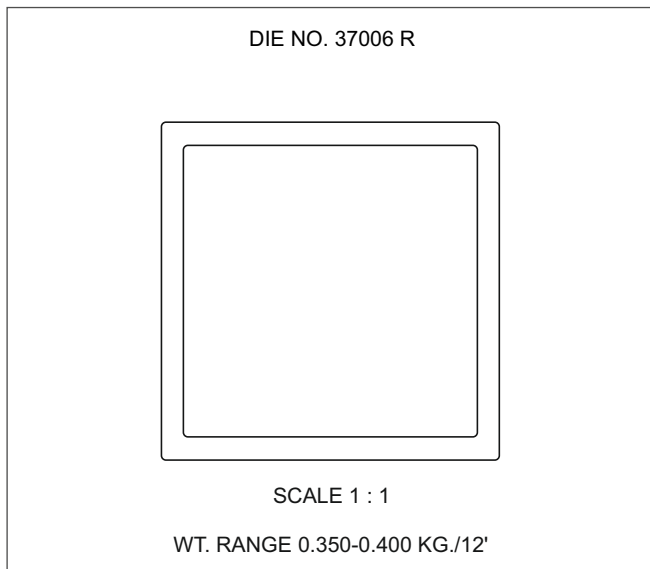

ARCHITECTURAL

SELECTIONS NOT TO BE SCALED