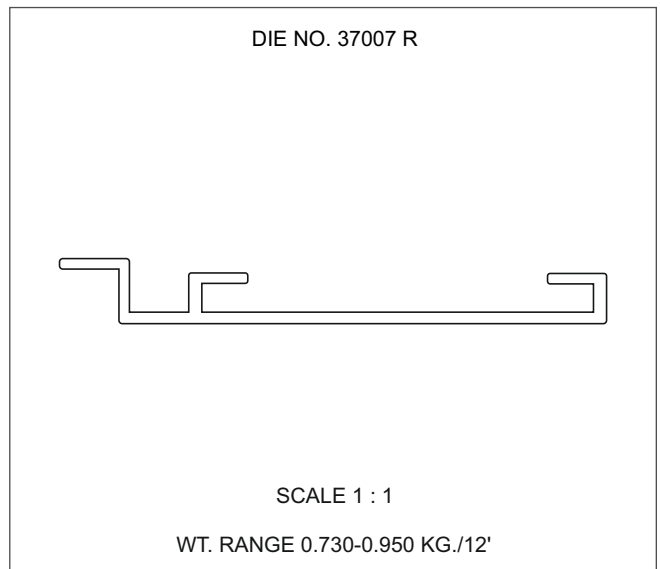

SELECTIONS NOT TO BE SCALED

ALL DIMENSIONS ARE IN MM

ARCHITECTURAL

SELECTIONS NOT TO BE SCALED

AC GRILL

ALL DIMENSIONS ARE IN MM

ARCHITECTURAL

DIE NO. 37008 R