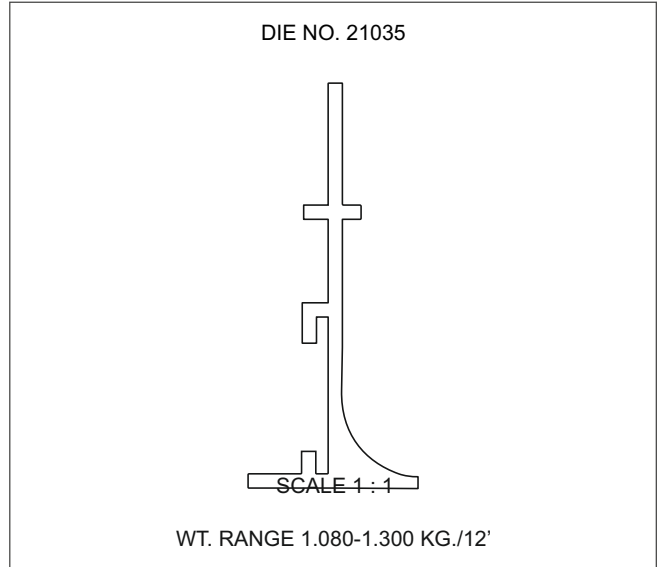

WT. RANGE 0.390-0.910 KG./12'

DIE NO. 21033

SCALE 1 : 1

WT. RANGE 1.300-1.700 KG./12'

SELECTIONS NOT TO BE SCALED

ALL DIMENSIONS ARE IN MM

ARCHITECTURAL

AC GRILL