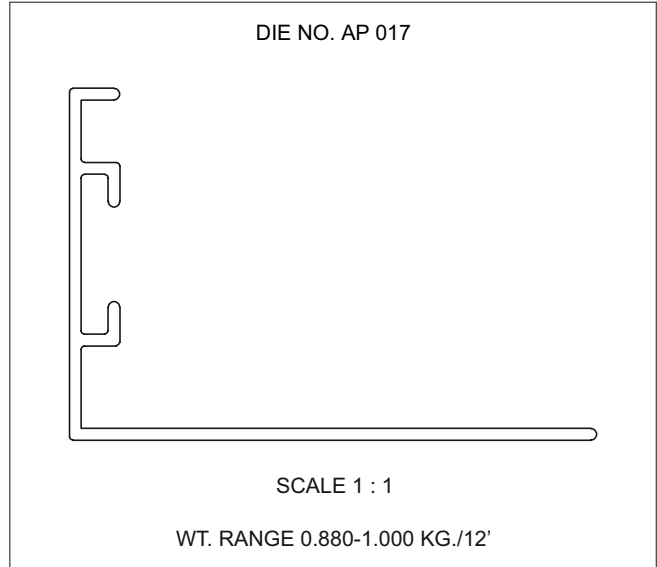

DIE NO. AP 015

SCALE 1 : 1

WT. RANGE 0.970-1.200 KG./12'

SELECTIONS NOT TO BE SCALED

ALL DIMENSIONS ARE IN MM

ARCHITECTURAL

AC GRILL

SELECTIONS NOT TO BE SCALED

ALL DIMENSIONS ARE IN MM

ARCHITECTURAL

AC GRILL

DIE NO. FA 004

SCALE 1 : 1

DIE NO.

SCALE 1 : 1

WT. RANGE 0.140-0.180 KG./MTR.