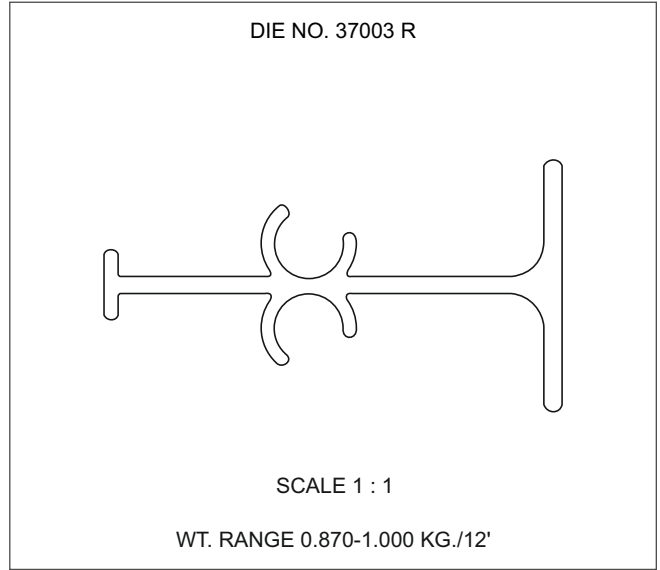

SELECTIONS NOT TO BE SCALED

ALL DIMENSIONS ARE IN MM

ARCHITECTURAL

SELECTIONS NOT TO BE SCALED

AC GRILL

ALL DIMENSIONS ARE IN MM

ARCHITECTURAL

DIE NO. 37008 R