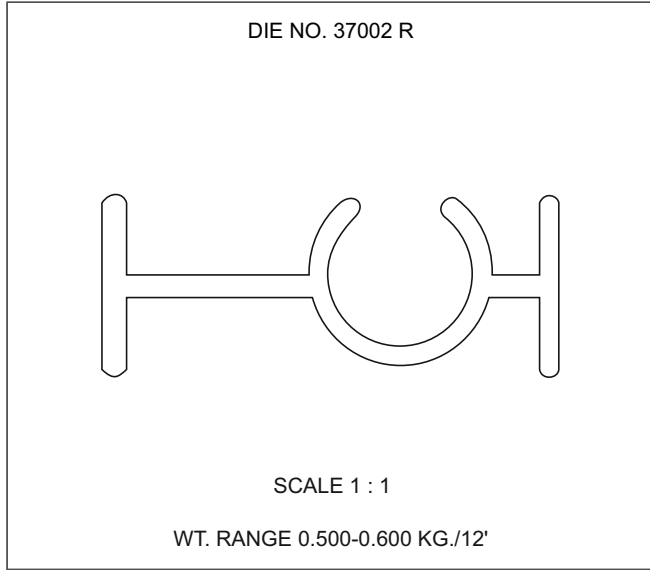

ARCHITECTURAL

SELECTIONS NOT TO BE SCALED