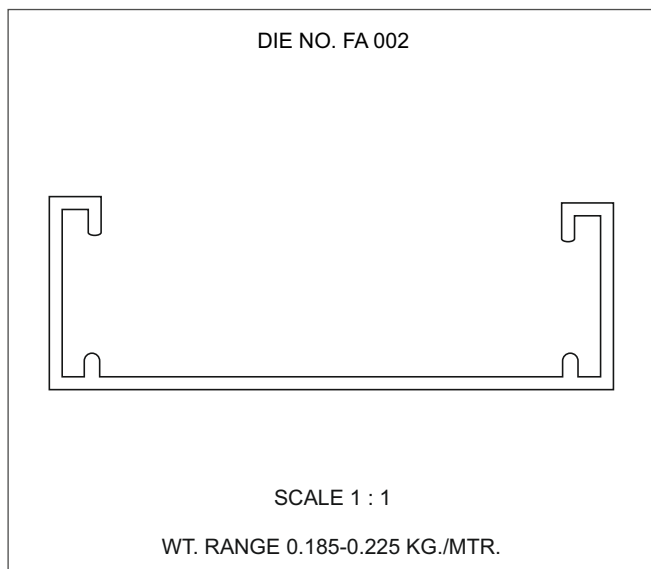

DIE NO. AP 015

SCALE 1 : 1

WT. RANGE 0.970-1.200 KG./12'

SELECTIONS NOT TO BE SCALED

ALL DIMENSIONS ARE IN MM

ARCHITECTURAL

AC GRILL

SELECTIONS NOT TO BE SCALED