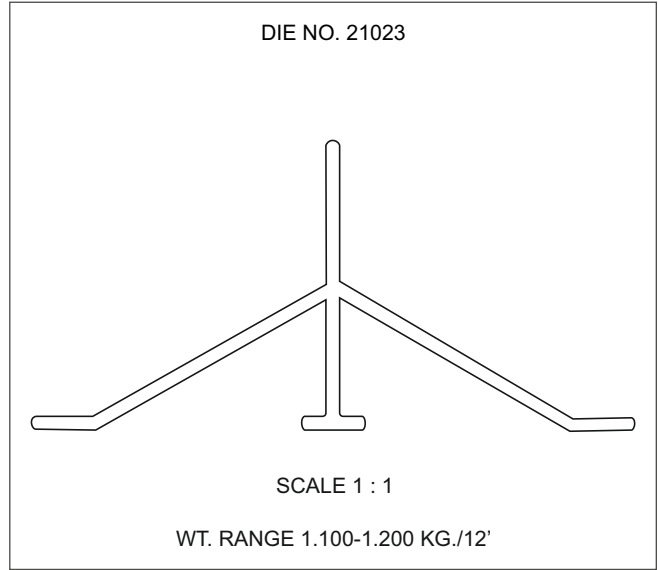

SCALE 1 : 1

WT. RANGE 1.480-1.680 KG./12'

SELECTIONS NOT TO BE SCALED

ALL DIMENSIONS ARE IN MM

ARCHITECTURAL

AC GRILL

SELECTIONS NOT TO BE SCALED

ALL DIMENSIONS ARE IN MM

ARCHITECTURAL

AC GRILL

SELECTIONS NOT TO BE SCALED

ALL DIMENSIONS ARE IN MM

ARCHITECTURAL

SELECTIONS NOT TO BE SCALED

AC GRILL

ALL DIMENSIONS ARE IN MM

ARCHITECTURAL

AC GRILL

DIE NO. 21028

SCALE 1 : 1

WT. RANGE 0.385-0.535 KG./12'

DIE NO. 21029

SCALE 1 : 1

WT. RANGE 0.950-1.000 KG./12'

DIE NO. 21030

SCALE 1 : 1

WT. RANGE 1.050-1.300 KG./12'

DIE NO. 21031

SCALE 1 : 1

WT. RANGE 0.300-0.350 KG./12'

DIE NO. 21032

SCALE 1 : 1