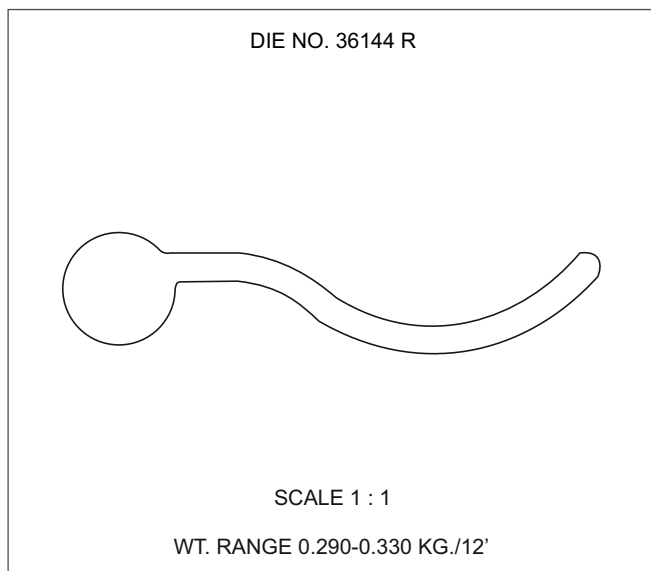

DIE NO. 21030

SCALE 1 : 1

WT. RANGE 1.050-1.300 KG./12'

DIE NO. 21031

SCALE 1 : 1

WT. RANGE 0.300-0.350 KG./12'

DIE NO. 21032

SCALE 1 : 1

WT. RANGE 0.390-0.910 KG./12'

DIE NO. 21033

SCALE 1 : 1

WT. RANGE 1.300-1.700 KG./12'

SELECTIONS NOT TO BE SCALED

ALL DIMENSIONS ARE IN MM

ARCHITECTURAL

AC GRILL