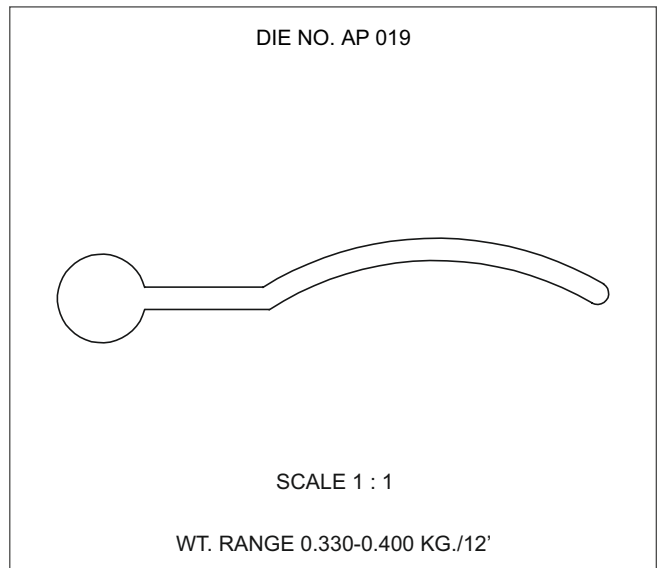

SCALE 1 : 1

WT. RANGE 0.970-1.200 KG./12'

DIE NO. AP 013

SCALE 1 : 1

WT. RANGE 0.920-1.050 KG./12'

DIE NO. AP 014

SCALE 1 : 1

WT. RANGE 1.700-1.200 KG./12'

DIE NO. AP 015

SCALE 1 : 1

WT. RANGE 0.970-1.200 KG./12'

SELECTIONS NOT TO BE SCALED

ALL DIMENSIONS ARE IN MM

ARCHITECTURAL

AC GRILL

SELECTIONS NOT TO BE SCALED

ALL DIMENSIONS ARE IN MM

ARCHITECTURAL

AC GRILL

DIE NO. FA 004

SCALE 1 : 1

DIE NO.

SCALE 1 : 1

WT. RANGE 0.140-0.180 KG./MTR.