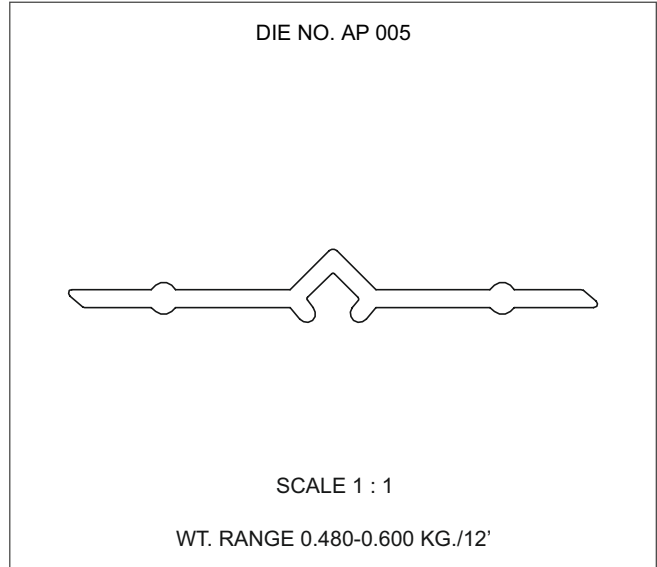

SCALE 1 : 1
WT. RANGE 0.270-0.400 KG./12'

SELECTIONS NOT TO BE SCALED

ALL DIMENSIONS ARE IN MM

ARCHITECTURAL

SELECTIONS NOT TO BE SCALED

AC GRILL

ALL DIMENSIONS ARE IN MM

ARCHITECTURAL