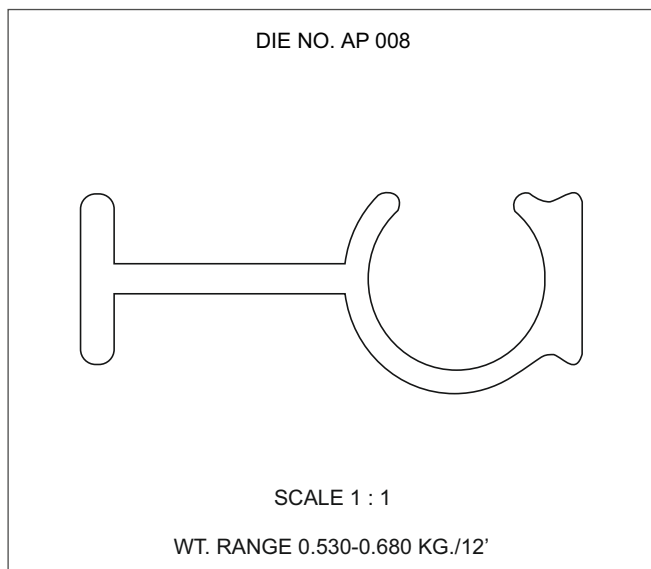

WT. RANGE 0.260-0.300 KG./12'

SELECTIONS NOT TO BE SCALED

ALL DIMENSIONS ARE IN MM

ARCHITECTURAL

DIE NO. 37014 R

SCALE 1 : 1
WT. RANGE 3.600-4.000 KG./12'

DIE NO. 37016 R

SCALE 1 : 1
WT. RANGE 0.233-0.283 KG./12'

DIE NO. AP 002

SCALE 1 : 1
WT. RANGE 0.200-0.350 KG./12'

AC GRILL

DIE NO. 37015 R

SCALE 1 : 1
WT. RANGE 0.470-0.530 KG./12'

DIE NO. AP 001

SCALE 1 : 1
WT. RANGE 0.180-0.250 KG./12'

DIE NO. AP 003

SCALE 1 : 1
WT. RANGE 0.270-0.400 KG./12'

SELECTIONS NOT TO BE SCALED

ALL DIMENSIONS ARE IN MM

ARCHITECTURAL

SELECTIONS NOT TO BE SCALED

AC GRILL

ALL DIMENSIONS ARE IN MM

ARCHITECTURAL