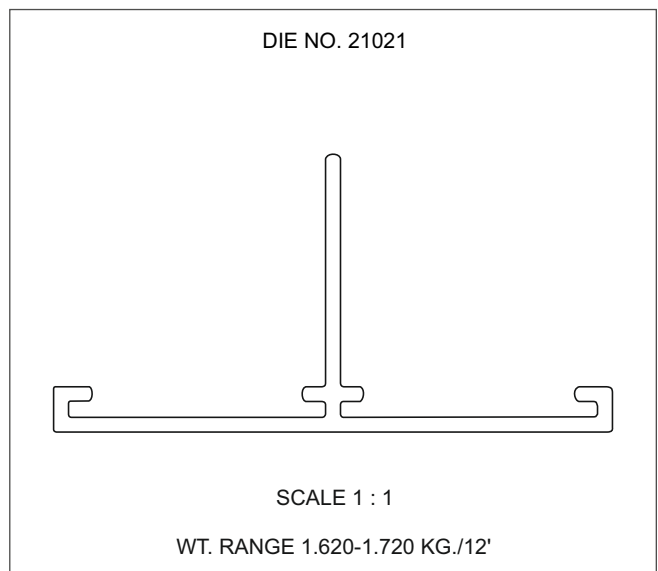

ARCHITECTURAL

AC GRILL

SELECTIONS NOT TO BE SCALED

ALL DIMENSIONS ARE IN MM