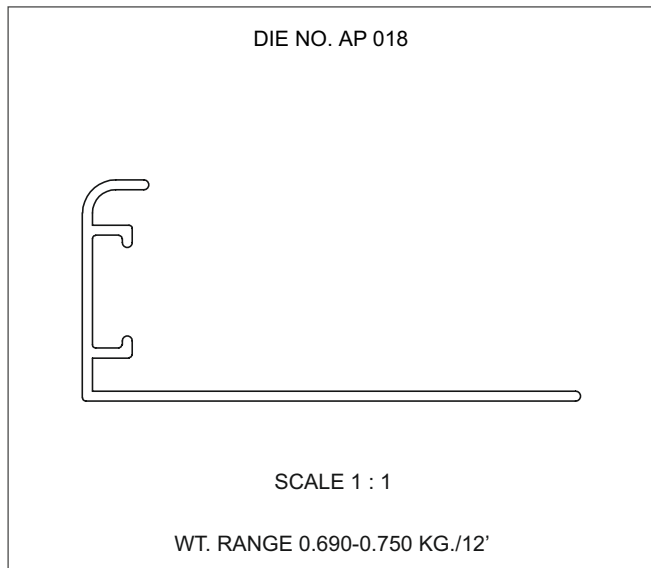

SCALE 1 : 1

WT. RANGE 0.970-1.200 KG./12'

DIE NO. AP 013

SCALE 1 : 1

WT. RANGE 0.920-1.050 KG./12'

DIE NO. AP 014

SCALE 1 : 1

WT. RANGE 1.700-1.200 KG./12'

DIE NO. AP 015

SCALE 1 : 1

WT. RANGE 0.970-1.200 KG./12'

SELECTIONS NOT TO BE SCALED

ALL DIMENSIONS ARE IN MM

ARCHITECTURAL

AC GRILL

SELECTIONS NOT TO BE SCALED

ALL DIMENSIONS ARE IN MM

ARCHITECTURAL

AC GRILL

DIE NO. FA 004

SCALE 1 : 1

DIE NO.

SCALE 1 : 1

WT. RANGE 0.140-0.180 KG./MTR.