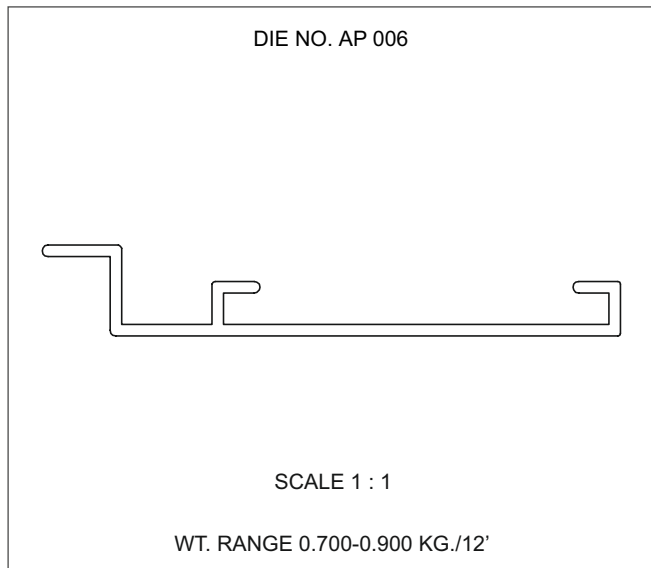

ARCHITECTURAL

SELECTIONS NOT TO BE SCALED