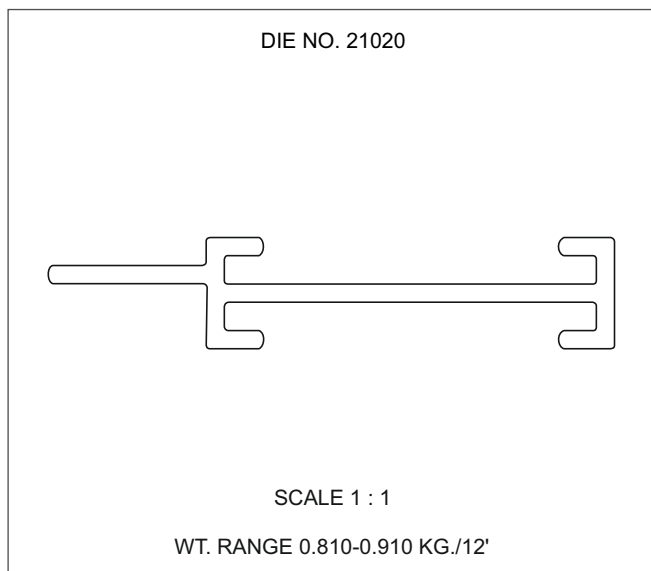

ARCHITECTURAL

AC GRILL

SELECTIONS NOT TO BE SCALED

ALL DIMENSIONS ARE IN MM