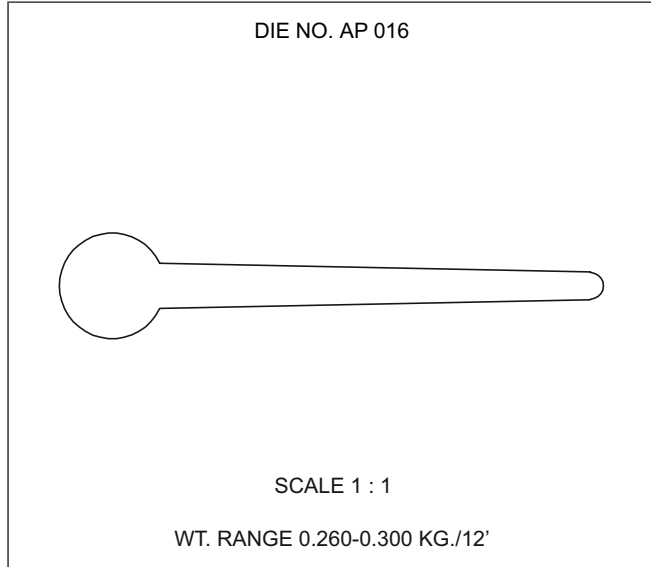

SCALE 1 : 1
WT. RANGE 0.270-0.400 KG./12'

SELECTIONS NOT TO BE SCALED

ALL DIMENSIONS ARE IN MM

ARCHITECTURAL

SELECTIONS NOT TO BE SCALED

AC GRILL

ALL DIMENSIONS ARE IN MM

ARCHITECTURAL

SCALE 1 : 1

WT. RANGE 0.970-1.200 KG./12'

DIE NO. AP 013

SCALE 1 : 1

WT. RANGE 0.920-1.050 KG./12'

DIE NO. AP 014

SCALE 1 : 1

WT. RANGE 1.700-1.200 KG./12'

DIE NO. AP 015

SCALE 1 : 1

WT. RANGE 0.970-1.200 KG./12'

SELECTIONS NOT TO BE SCALED

ALL DIMENSIONS ARE IN MM

ARCHITECTURAL

AC GRILL

SELECTIONS NOT TO BE SCALED

ALL DIMENSIONS ARE IN MM

ARCHITECTURAL

AC GRILL

DIE NO. FA 004

SCALE 1 : 1

DIE NO.

SCALE 1 : 1

WT. RANGE 0.140-0.180 KG./MTR.