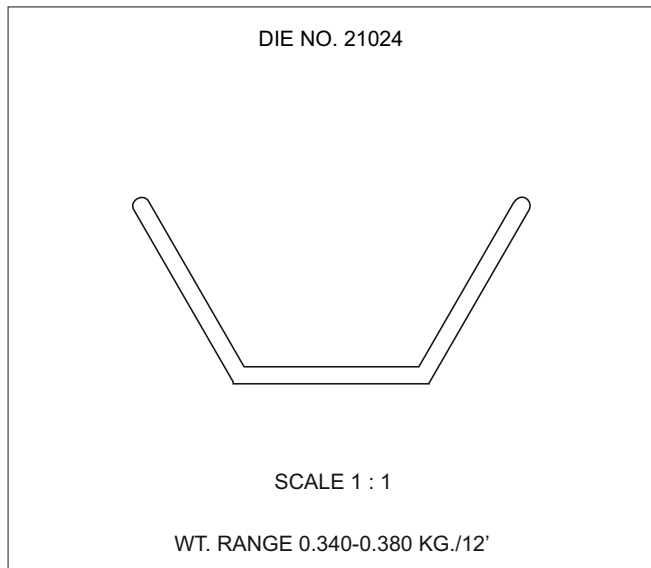

ARCHITECTURAL

DIE NO. 6001R

SCALE 1 : 1

WT. RANGE 0.470-0.570 KG./12'

DIE NO. 6003

SCALE 1 : 1

WT. RANGE 0.500-0.650 KG./12'

DIE NO. 6005

DIE NO. 21004

SCALE 1 : 1

WT. RANGE 1.640-1.740 KG./12'

DIE NO. 21005

SCALE 1 : 1

WT. 0.590 KG./12'

DIE NO. 21006

SCALE 1 : 1

ARCHITECTURAL

AC GRILL

SELECTIONS NOT TO BE SCALED

ALL DIMENSIONS ARE IN MM

ARCHITECTURAL

SELECTIONS NOT TO BE SCALED

AC GRILL

ALL DIMENSIONS ARE IN MM