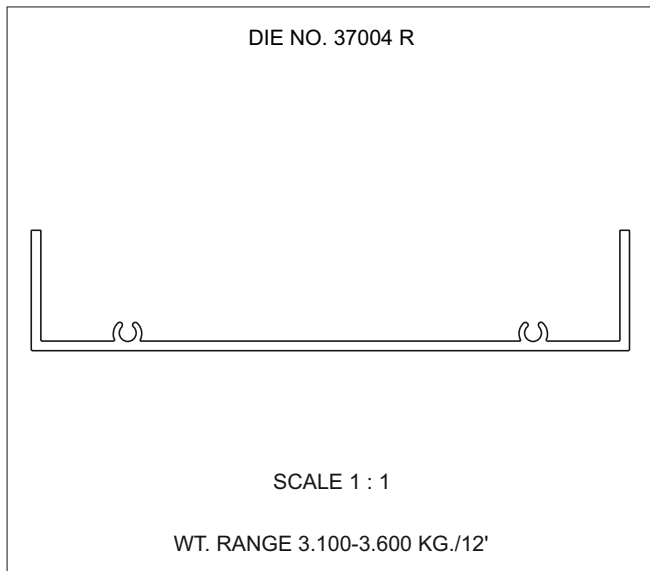

ARCHITECTURAL

SELECTIONS NOT TO BE SCALED