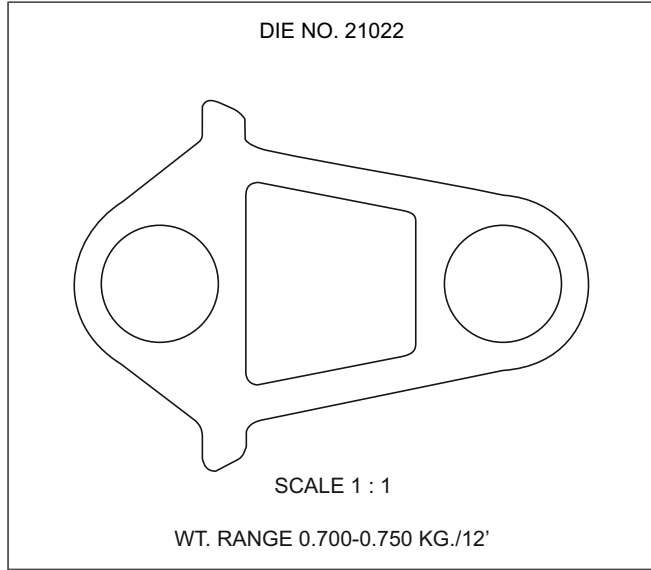

ARCHITECTURAL

DIE NO. 6001R

SCALE 1 : 1

WT. RANGE 0.470-0.570 KG./12'

DIE NO. 6003

SCALE 1 : 1

WT. RANGE 0.500-0.650 KG./12'

DIE NO. 6005

DIE NO. 21004

SCALE 1 : 1

WT. RANGE 1.640-1.740 KG./12'

DIE NO. 21005

SCALE 1 : 1

WT. 0.590 KG./12'

DIE NO. 21006

SCALE 1 : 1

ARCHITECTURAL

AC GRILL

SELECTIONS NOT TO BE SCALED

ALL DIMENSIONS ARE IN MM

ARCHITECTURAL

SELECTIONS NOT TO BE SCALED

AC GRILL

ALL DIMENSIONS ARE IN MM