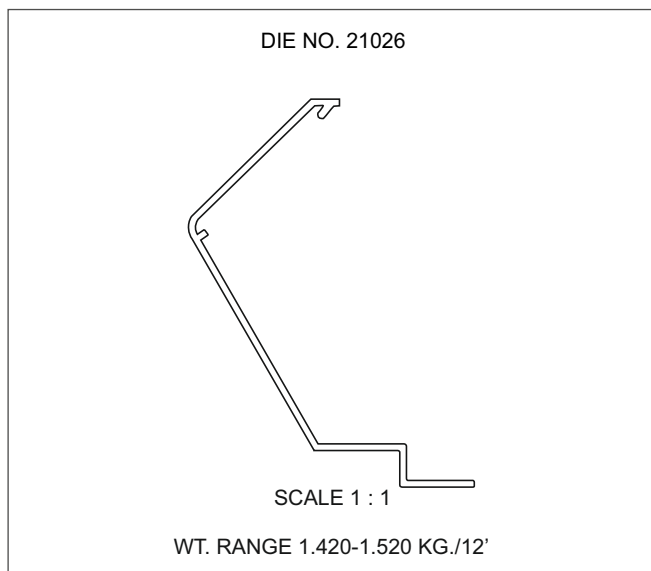

ARCHITECTURAL

DIE NO. 6001R

SCALE 1 : 1

WT. RANGE 0.470-0.570 KG./12'

DIE NO. 6003

SCALE 1 : 1

WT. RANGE 0.500-0.650 KG./12'

DIE NO. 6005

ARCHITECTURAL

AC GRILL

SELECTIONS NOT TO BE SCALED

ALL DIMENSIONS ARE IN MM

ARCHITECTURAL

SELECTIONS NOT TO BE SCALED

AC GRILL

ALL DIMENSIONS ARE IN MM