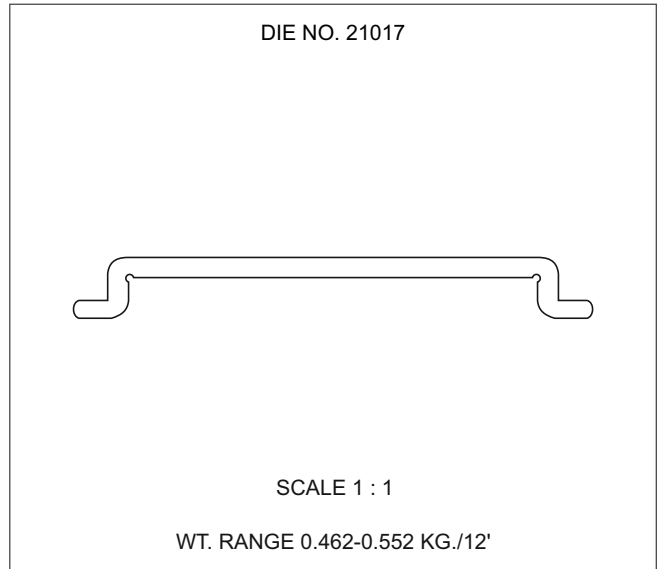

ARCHITECTURAL

AC GRILL

SELECTIONS NOT TO BE SCALED

ALL DIMENSIONS ARE IN MM