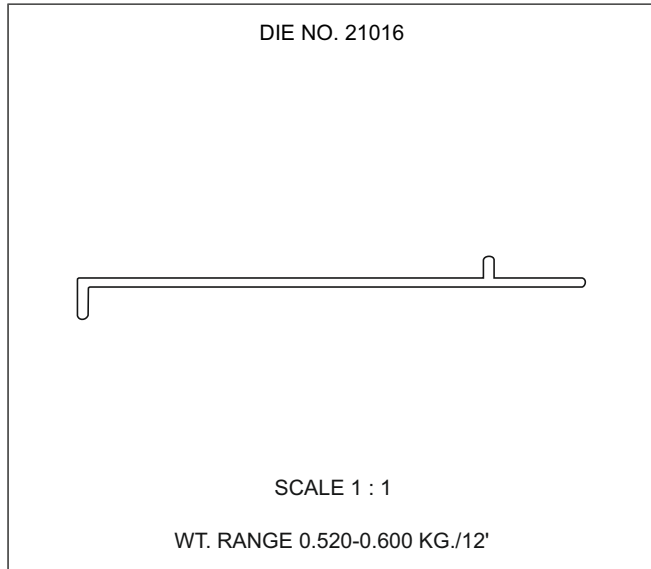

ARCHITECTURAL

AC GRILL

SELECTIONS NOT TO BE SCALED

ALL DIMENSIONS ARE IN MM