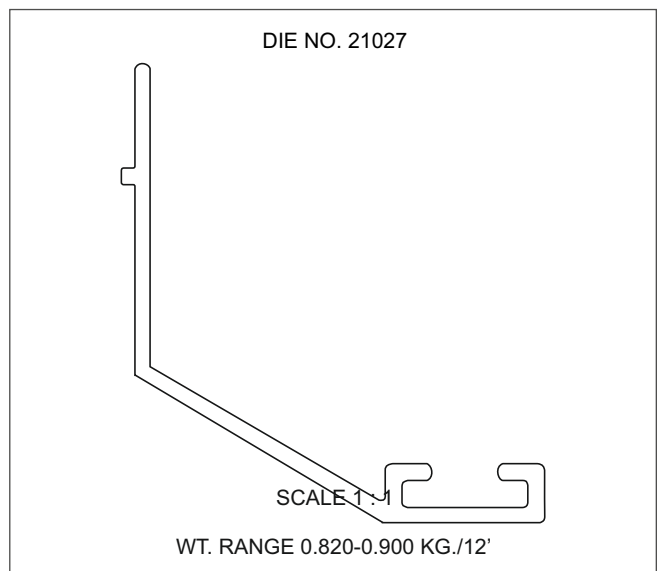

ARCHITECTURAL

AC GRILL

SELECTIONS NOT TO BE SCALED

ALL DIMENSIONS ARE IN MM

ARCHITECTURAL

SELECTIONS NOT TO BE SCALED

AC GRILL

ALL DIMENSIONS ARE IN MM

DIE NO. 21030

SCALE 1 : 1

WT. RANGE 1.050-1.300 KG./12'

DIE NO. 21031

SCALE 1 : 1

WT. RANGE 0.300-0.350 KG./12'

DIE NO. 21032

SCALE 1 : 1