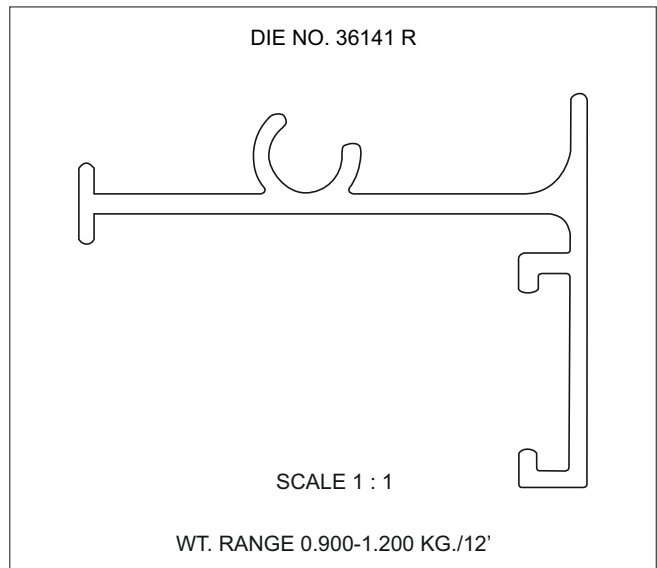

DIE NO. 21030

SCALE 1 : 1

WT. RANGE 1.050-1.300 KG./12'

DIE NO. 21031

SCALE 1 : 1

WT. RANGE 0.300-0.350 KG./12'

DIE NO. 21032

SCALE 1 : 1

WT. RANGE 0.390-0.910 KG./12'

DIE NO. 21033

SCALE 1 : 1

WT. RANGE 1.300-1.700 KG./12'

SELECTIONS NOT TO BE SCALED

ALL DIMENSIONS ARE IN MM

ARCHITECTURAL

AC GRILL

SELECTIONS NOT TO BE SCALED

ALL DIMENSIONS ARE IN MM

ARCHITECTURAL

SELECTIONS NOT TO BE SCALED

AC GRILL

ALL DIMENSIONS ARE IN MM

ARCHITECTURAL

DIE NO. 37008 R