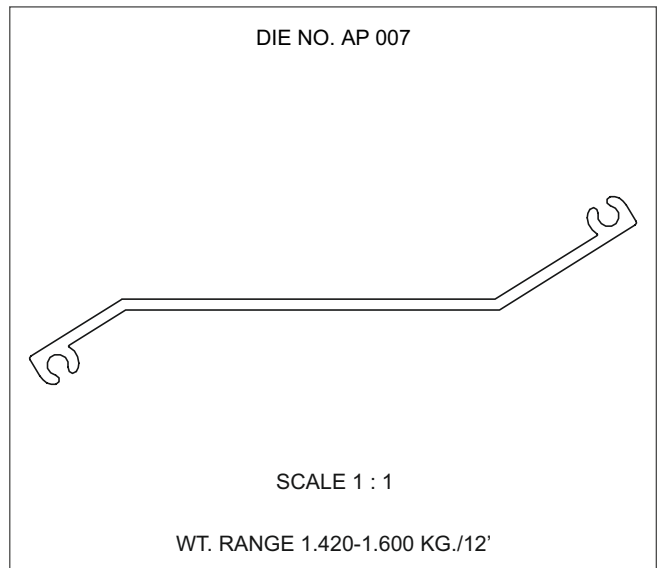

WT. RANGE 0.260-0.300 KG./12'

SELECTIONS NOT TO BE SCALED

ALL DIMENSIONS ARE IN MM

ARCHITECTURAL

DIE NO. 37014 R

SCALE 1 : 1
WT. RANGE 3.600-4.000 KG./12'

DIE NO. 37016 R

SCALE 1 : 1
WT. RANGE 0.233-0.283 KG./12'

SCALE 1 : 1
WT. RANGE 0.270-0.400 KG./12'

SELECTIONS NOT TO BE SCALED

ALL DIMENSIONS ARE IN MM

ARCHITECTURAL

SELECTIONS NOT TO BE SCALED

AC GRILL

ALL DIMENSIONS ARE IN MM

ARCHITECTURAL

SCALE 1 : 1

WT. RANGE 0.970-1.200 KG./12'

DIE NO. AP 013

SCALE 1 : 1

WT. RANGE 0.920-1.050 KG./12'

DIE NO. AP 014

SCALE 1 : 1

WT. RANGE 1.700-1.200 KG./12'