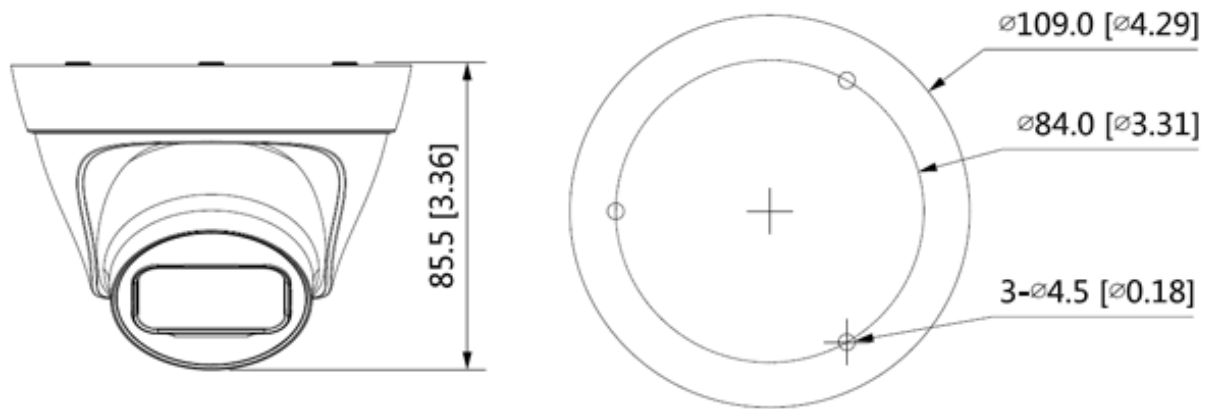

Dimensions (mm/inch)