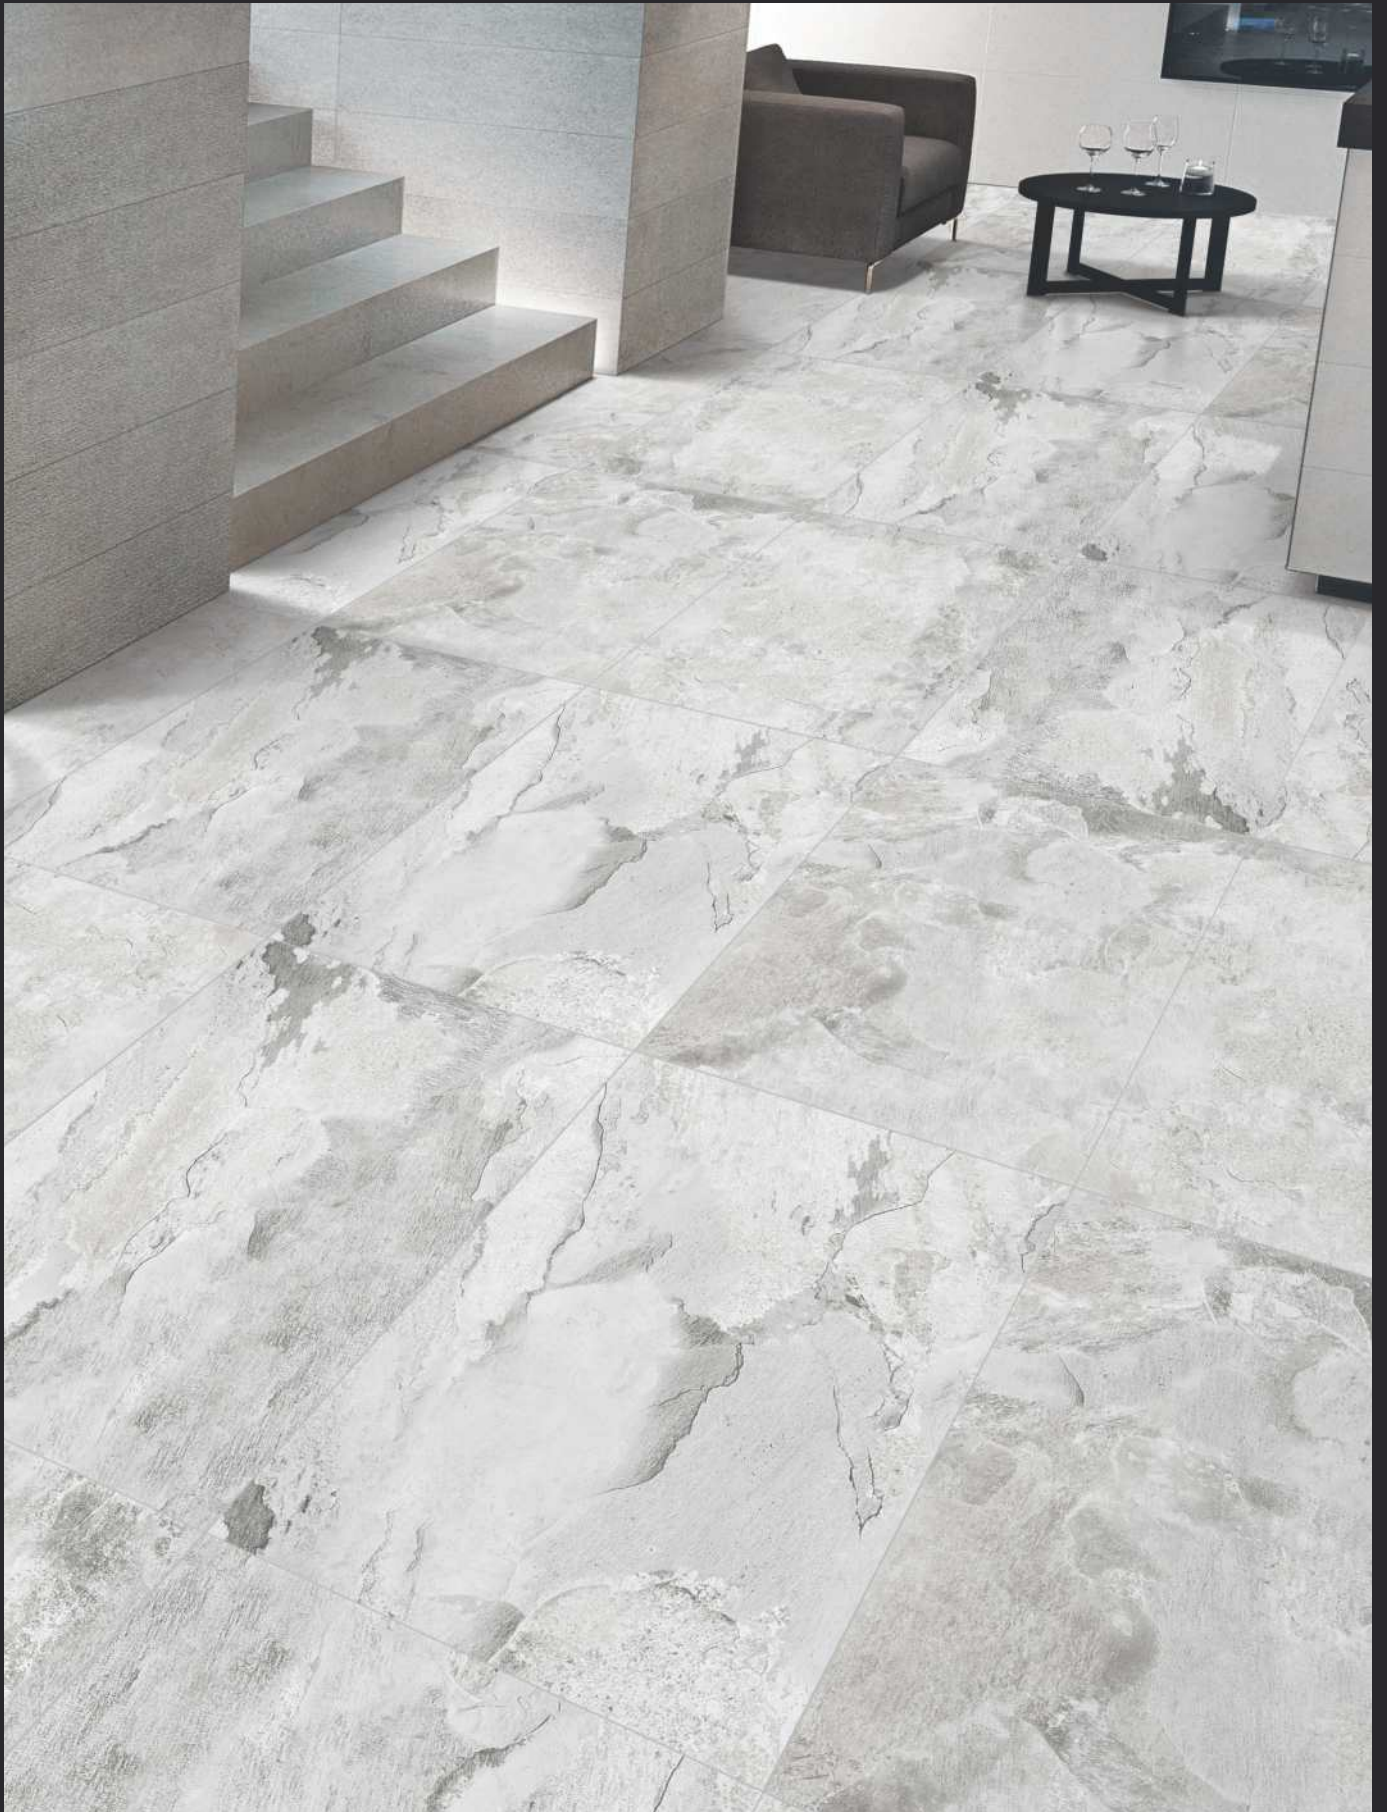

**600x  
1200mm**

GLAZED VITRIFIED TILES

**600x  
1200mm**

GLAZED VITRIFIED TILES