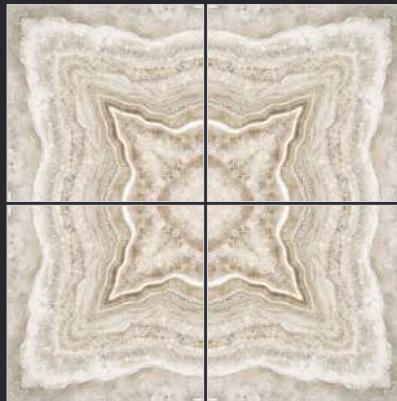

**BOOK MATCH
SERIES**

**EASY TO
CLEAN**

**RANDOM
DESIGNS**

**3mm JOINT
RECOMMENDED**