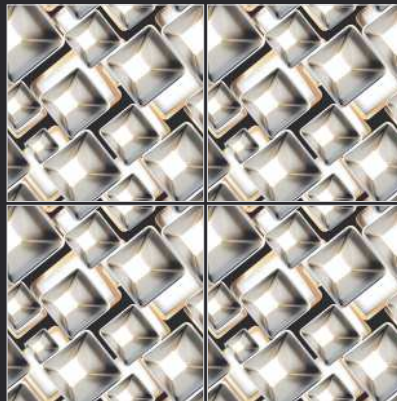

3D SERIES

EASY TO
CLEAN

RANDOM
DESIGNS

3mm JOINT
RECOMMENDED

**600x
600mm**

GLAZED VITRIFIED TILES

3D CRISP SQUARE

3D SERIES