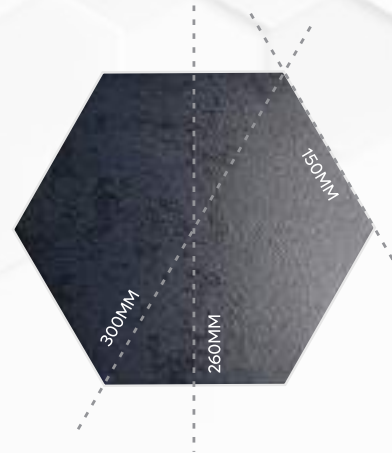

GREY

CABERNET

REGGAE

A
TRULY
**UNIQUE
RANGE**
OF TILES.

Nexagon

SERIES

***300×260×150**

Hexagon Tiles Designs collection*