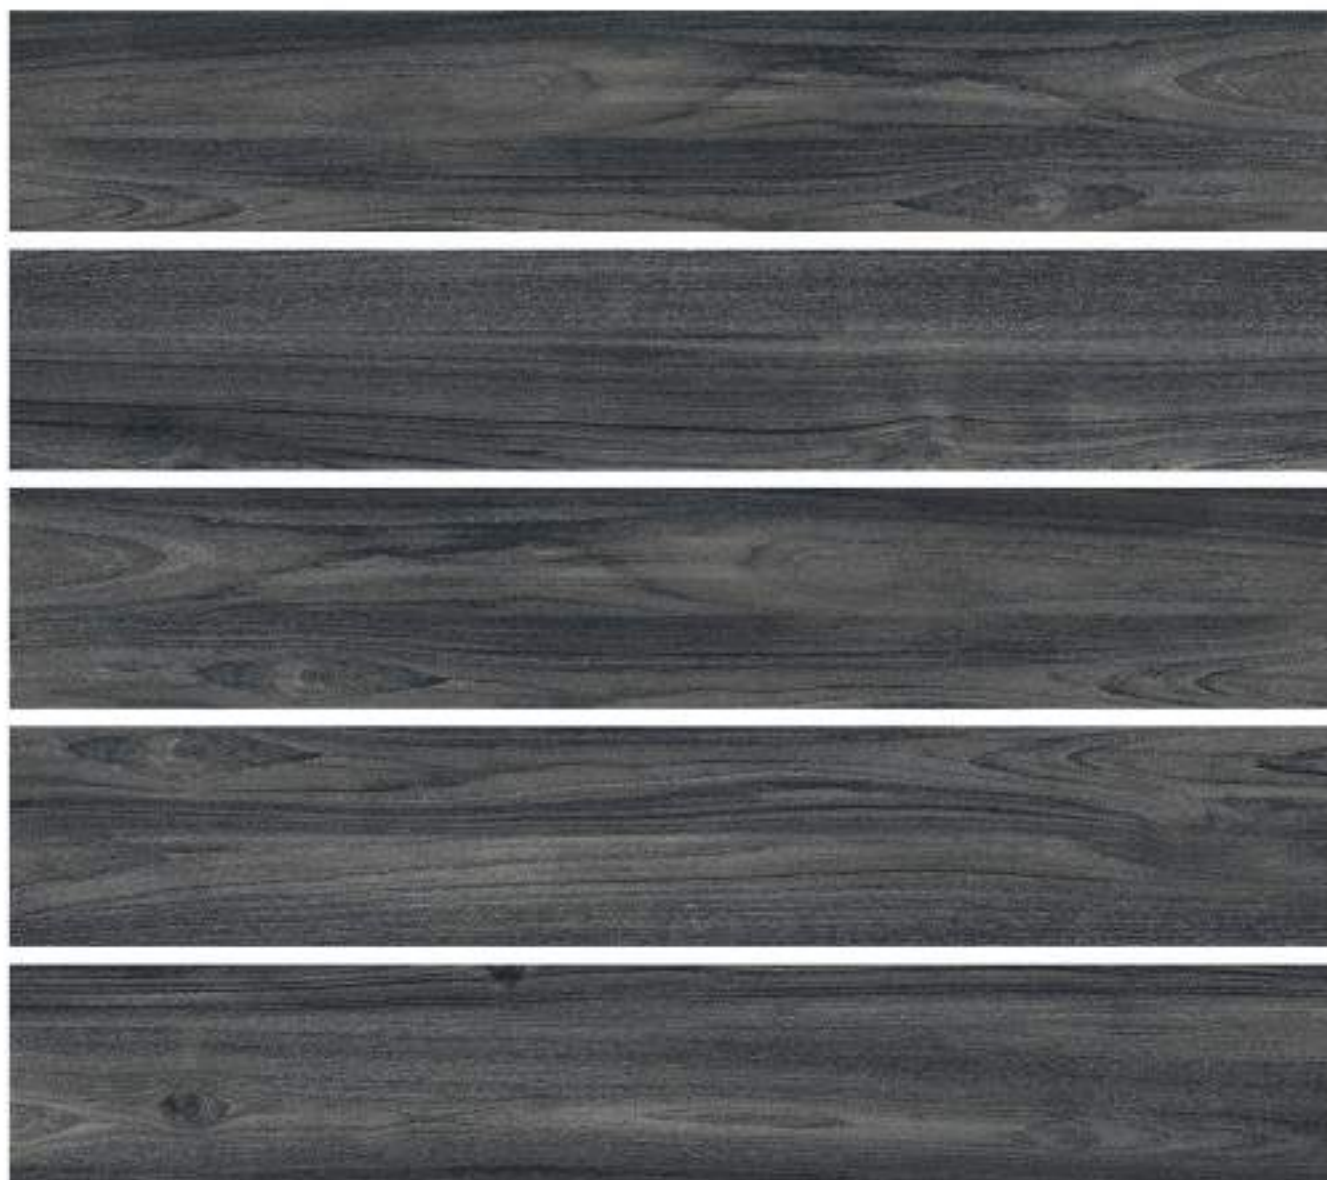

REPAL JUNK

WOOD PLANK

200 X 1200 MM

APPLICATION AREAS

WOOD STRIP

Glazed Vitrified Tiles

REPAL NERO

WOOD PLANK

200 X 1200 MM

APPLICATION AREAS

WOOD STRIP

Glazed Vitrified Tiles

RUSTY BROWN

WOOD PLANK

200 X 1200 MM

WOOD STRIP