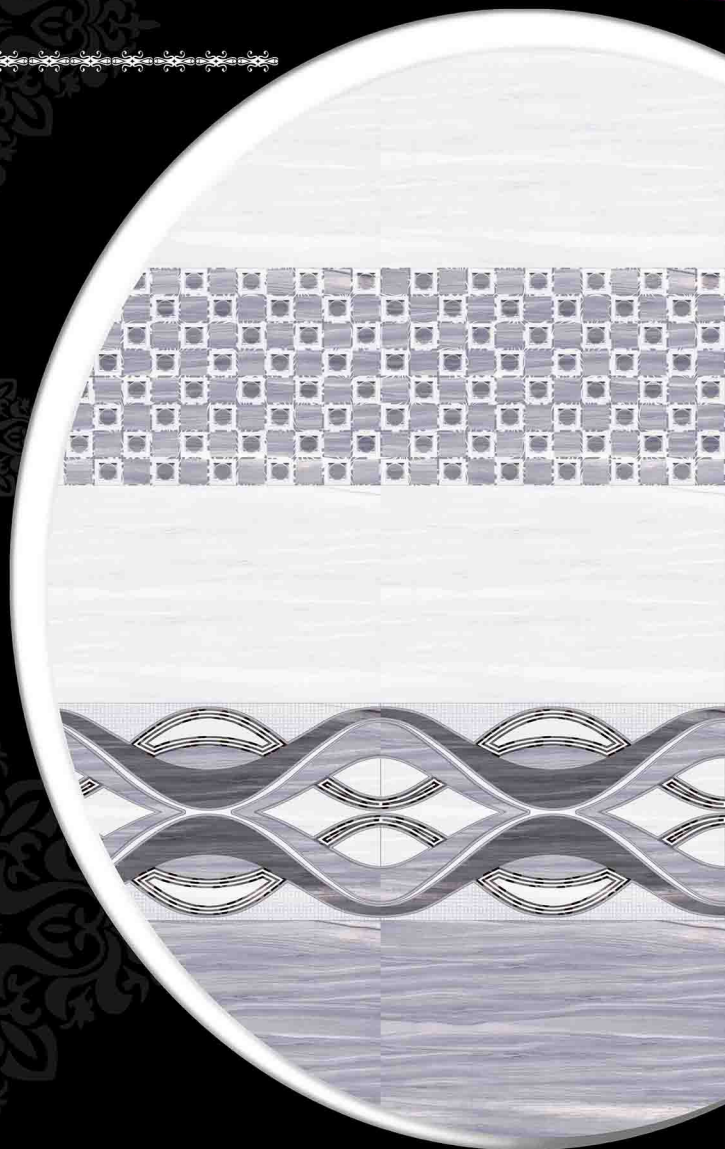

Matt series
10" x 15"

211-D0

211-HL-8

211-L0

211-HL-18

211-F
(Antistid Sartin Matt
10"x15" Floor)

Beauty forever.....

Matt series
10" x 15"