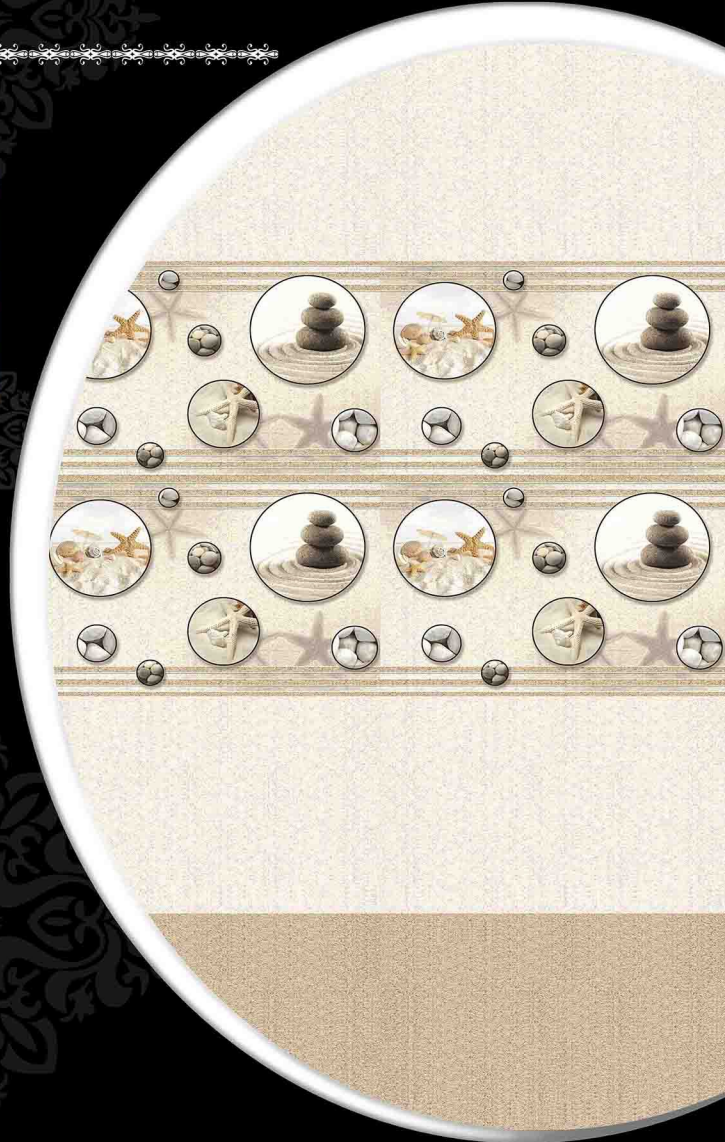

Beauty forever.....

Matt series
10" x 15"