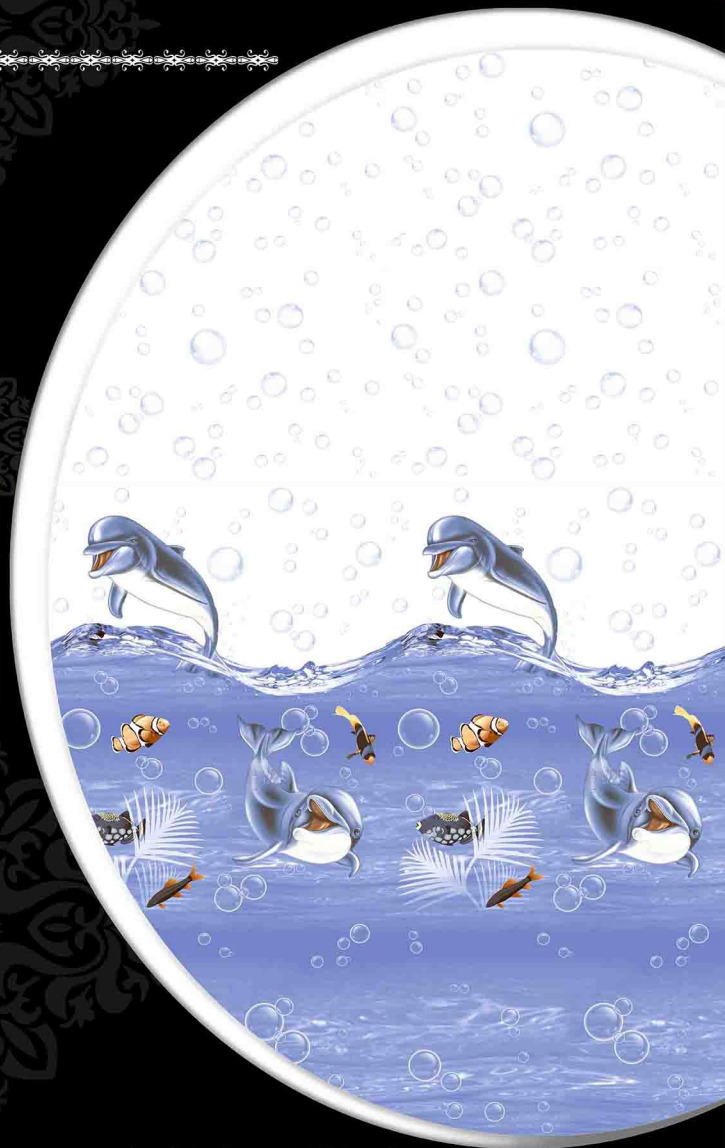

ENZA
CERAMIC

Beauty forever.....

Glossy series
10" x 15"