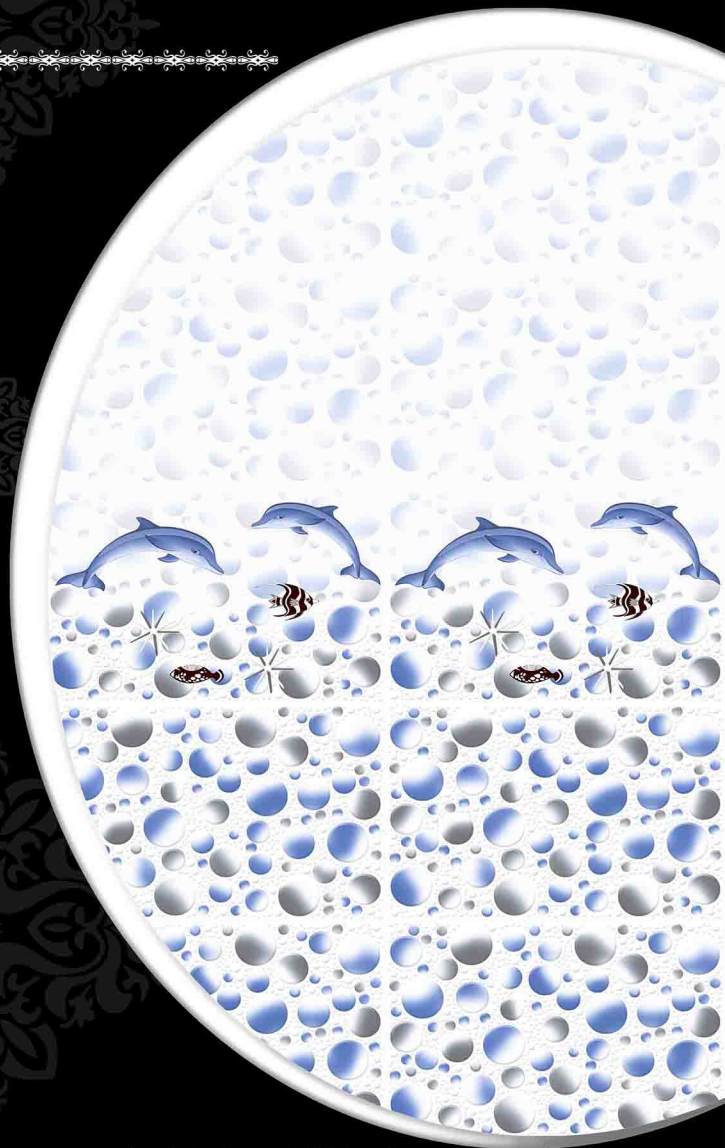

ENZA
CERAMIC

Beauty forever.....

Glossy series
10" x 15"