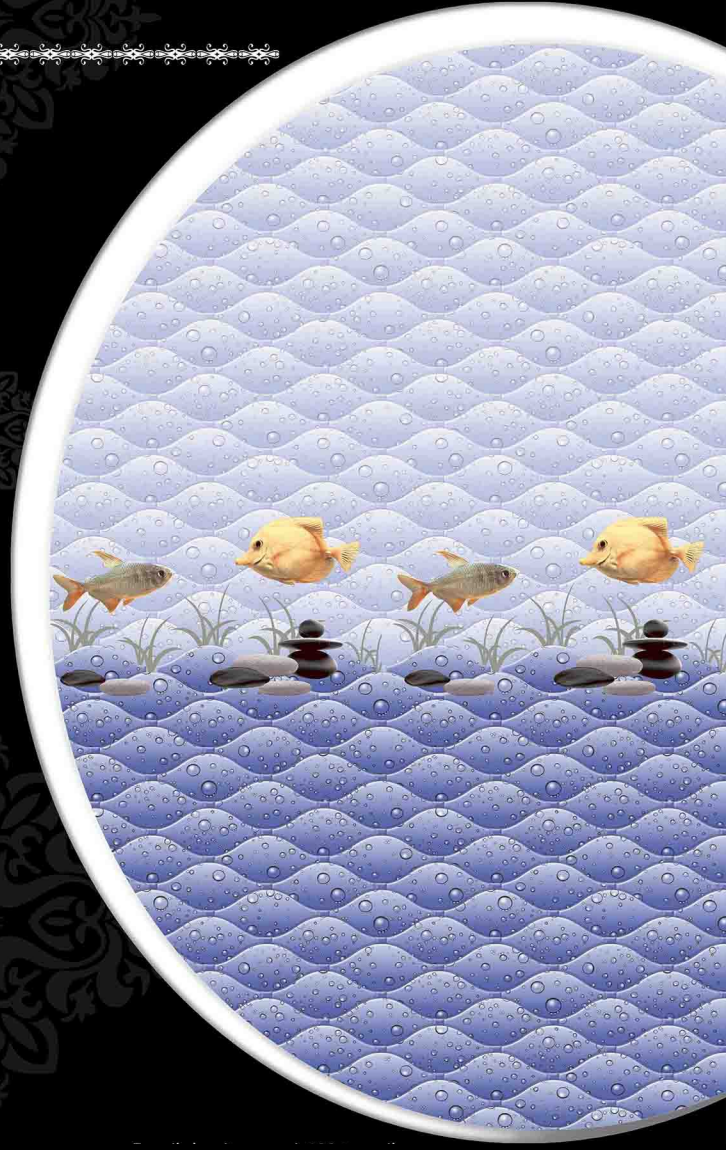

ENZA
CERAMIC

Beauty forever.....

Glossy series
10" x 15"