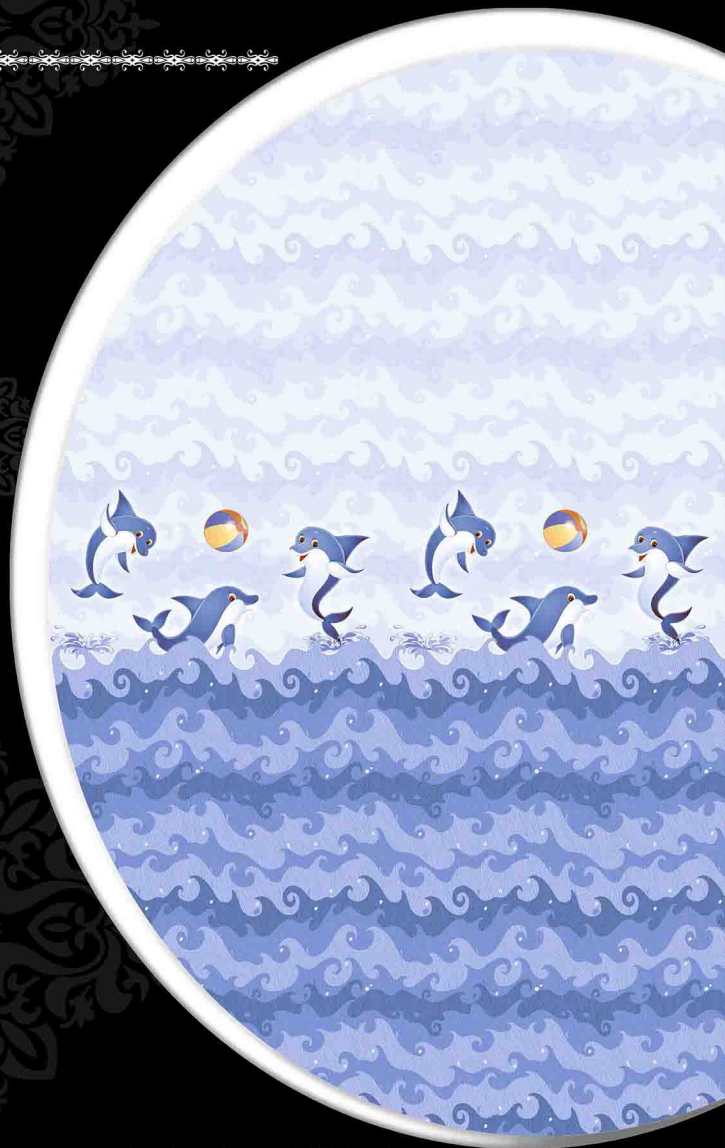

ENZA
CERAMIC

Beauty forever.....

Glossy series
10" x 15"