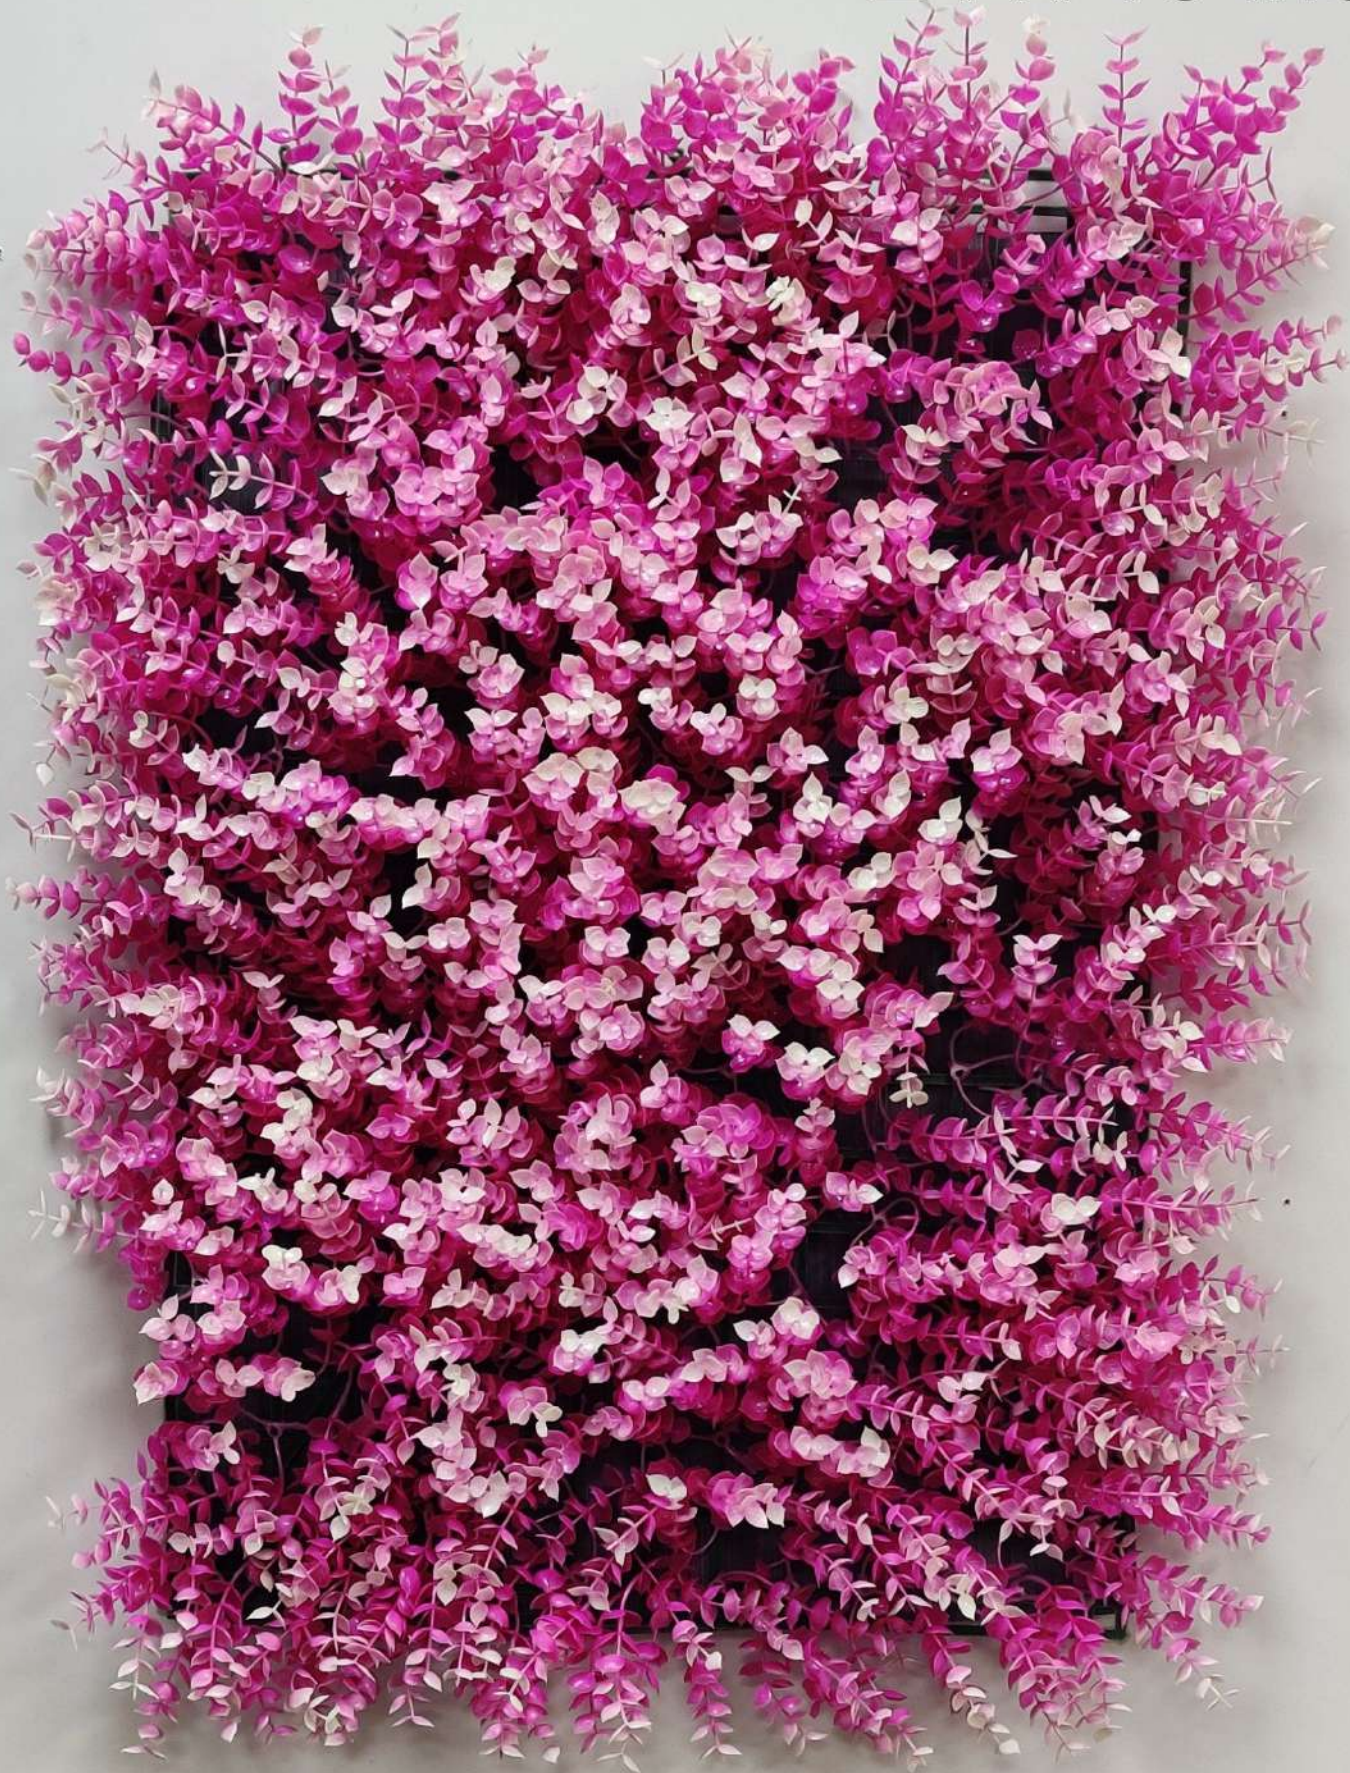

The image features a central graphic with a light gray background and a thin gold border. The text is arranged in three parts: 'ARTIFICIAL' in white on a yellow bar, 'VERTICAL' in yellow, and 'GARDEN' in white on another yellow bar. The background is a dark, textured pattern of green leaves.

IX V-10

24 X 16 Inch

IX V - 11

24 X 16 Inch

IX V-13

24 X 16 Inch

IX M 7

24 X 16 Inch

IX M-14

24 X 16 Inch

IX M - 16

24 X 16 Inch

IX M-21

Size : 24 X 16 Inch

Size : 24 X 16 Inch

Size : 24 X 16 Inch