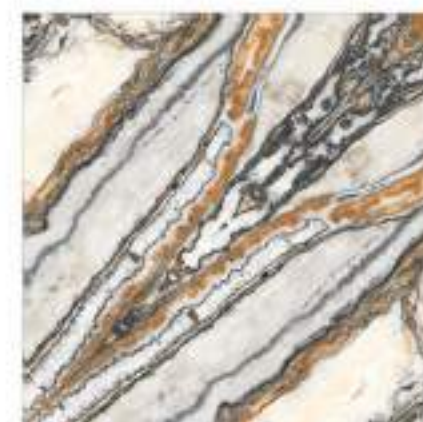

GLAZED
VITRIFIED
TILES

RUBY BEIGE

A B

Bookmatch Series

DESERT ROSE

A B

PERSIAN STAR

A B