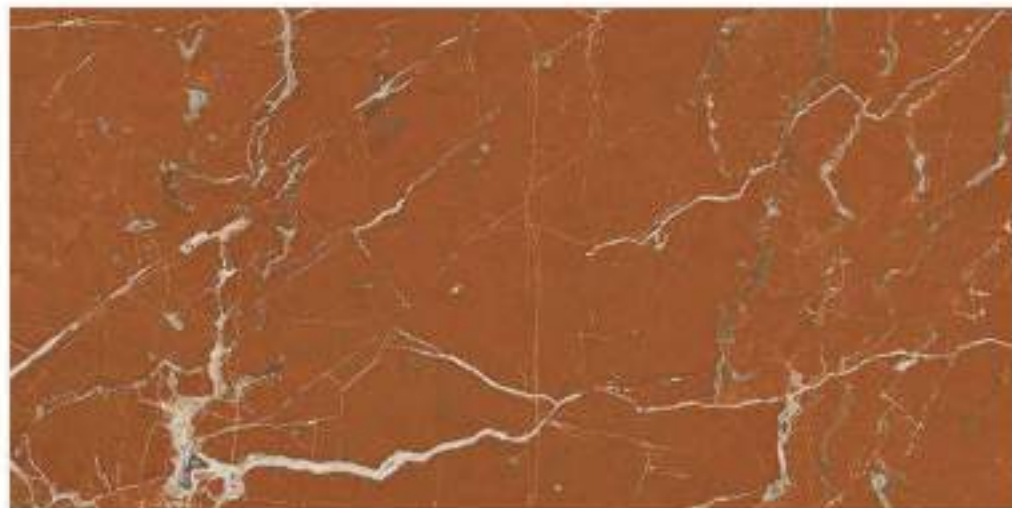

60x
120cm

GLAZED
VITRIFIED
TILES

FIRE GLASS

High Gloss Series