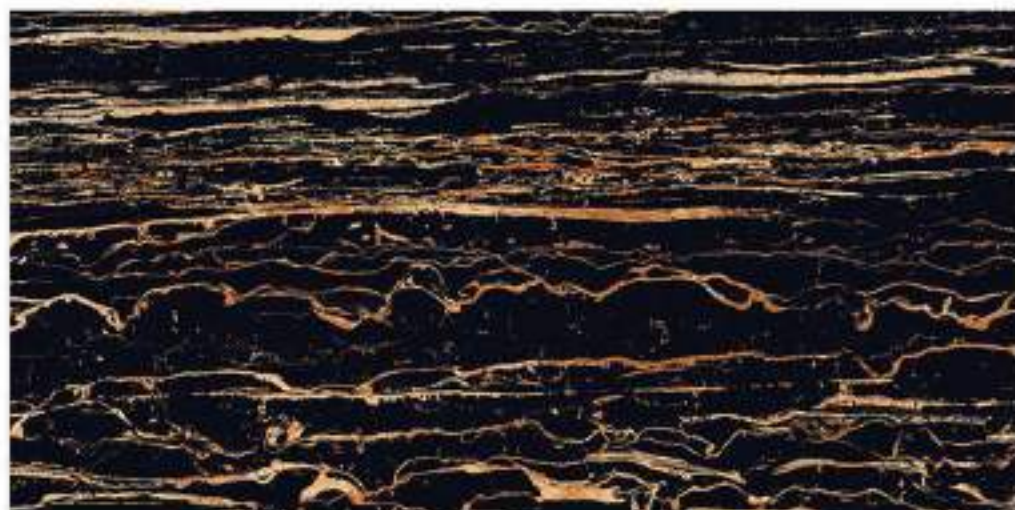

60x
120cm

GLAZED
VITRIFIED
TILES

MARRON EMPERADOR

High Gloss Series

SILVASA BLUE

GOLDEN PORTORO

▲ S I L V A S A B L U E

60x
120cm