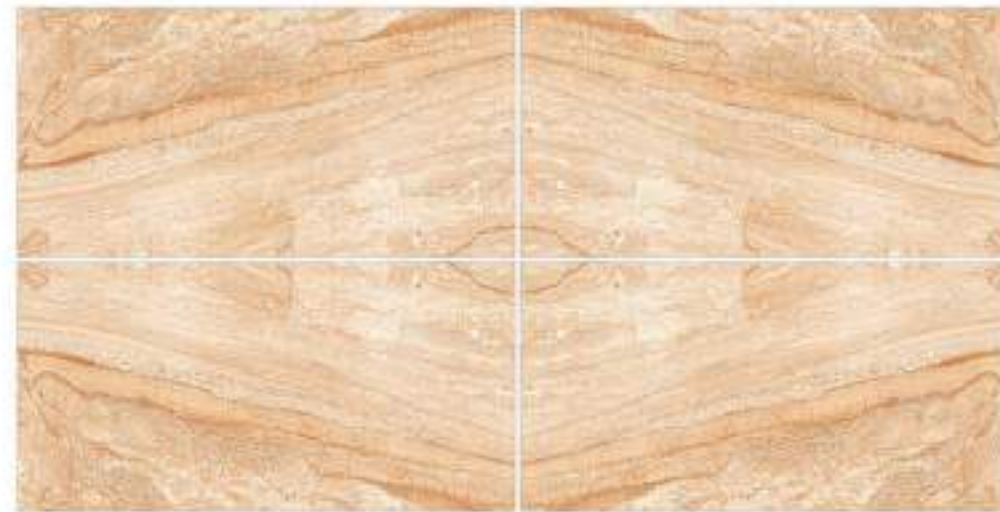

60x
120cm

GLAZED
VITRIFIED
TILES

Bookmatch Series

A

B