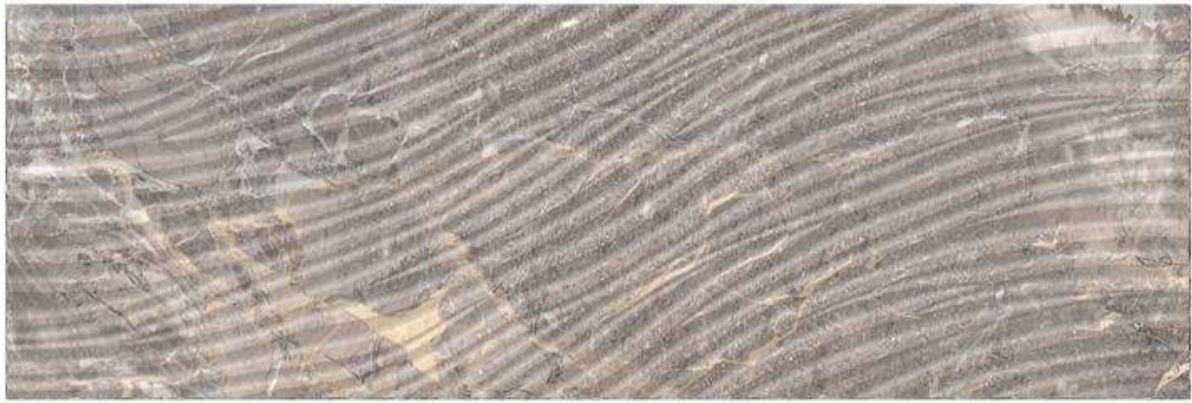

900x300mm

DIGITAL
WALL TILES

GLOSSY

CANNES

LIGHT

HL CURVA LIGHT

DARK

HL CURVA DARK