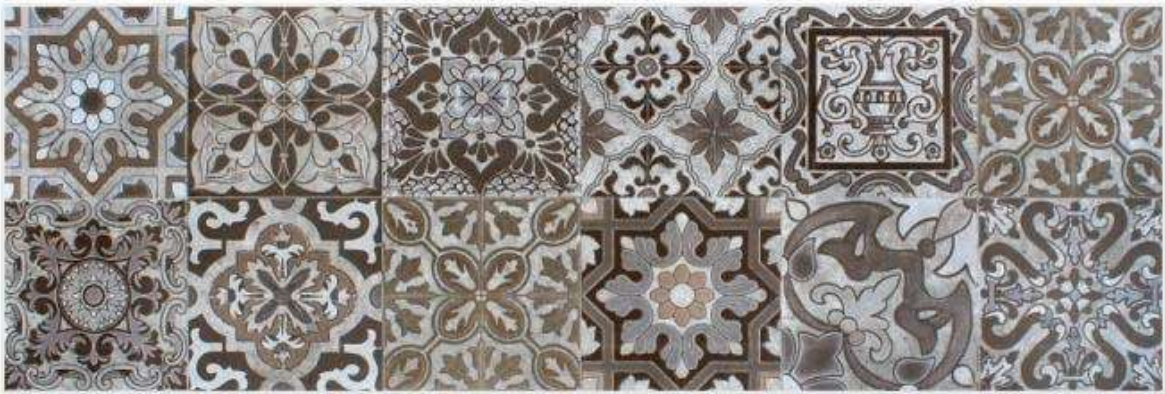

HL KLIDDER CEMENT COLLAGE