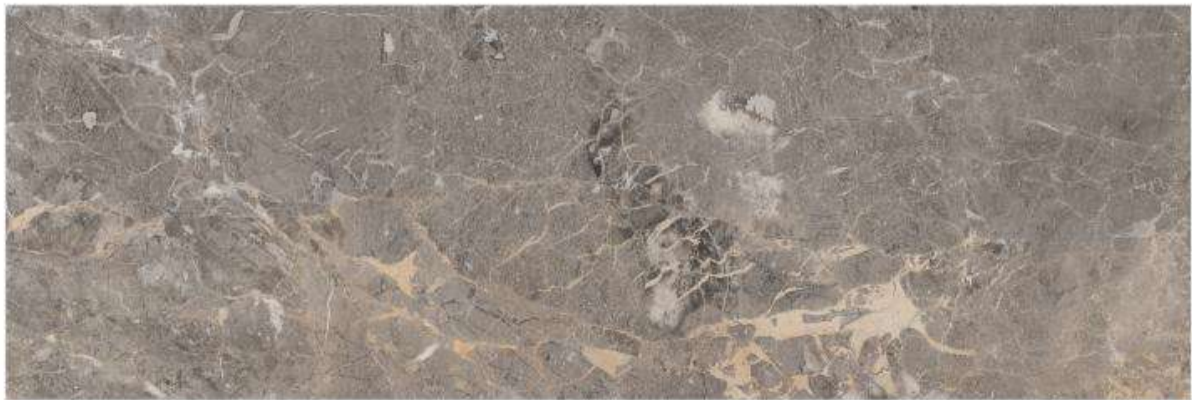

## CANNES

LIGHT

HL CURVA LIGHT

DARK

HL CURVA DARK

900x300mm

MATT

DIGITAL  
WALL TILES