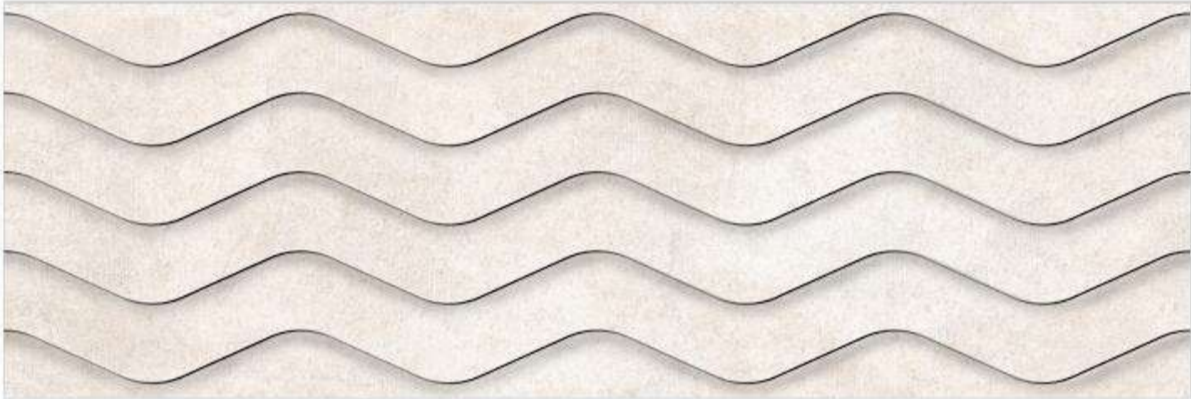

HL ZENO LIGTH