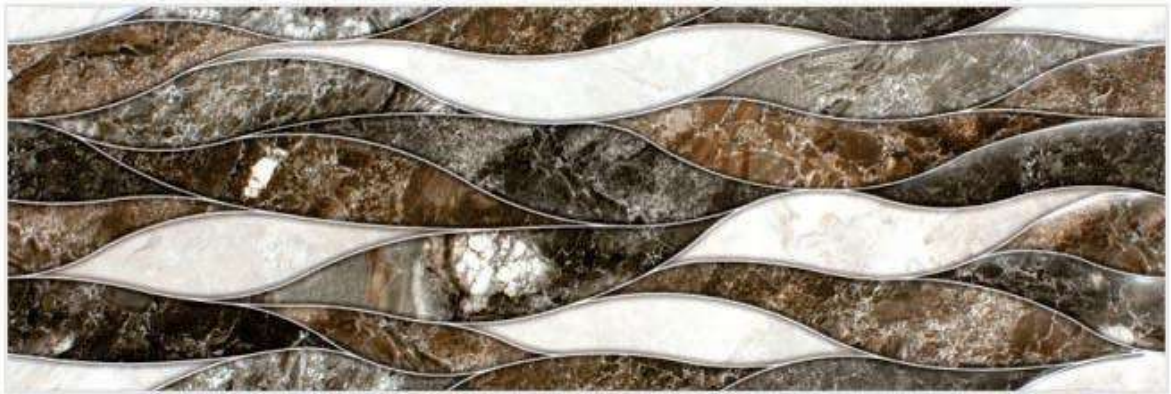

HL MALWA BLACK