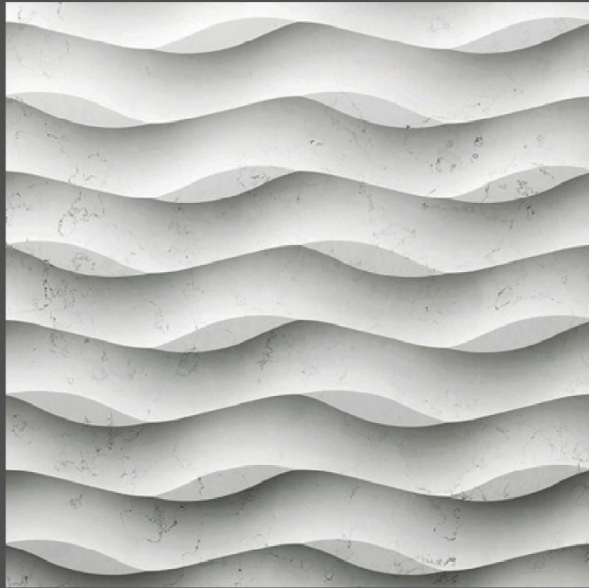

**Plaza Tiles**

**600X600 (OL)**

**3d-Effect**

3D ALMOND BEIGE

3D Effect, 600x600mm, Extra Design,

3D Bubble White

3D Effect, 600x600mm, Extra Design,

3D CEMENT WAVE

3D Effect, 600x600mm, Extra Design,

3D DIAMOND SQUARE

3D Effect, 600x600mm,

3D ELECTRA CROSSA

3D Effect, 600x600mm,

3D Jupiter White

3D Effect, 600x600mm, Extra Design,

3D NELON WHITE

3D Effect, 600x600mm,

3D Olina White

3D Effect, 600x600mm,

3D TRAVESTAR GREY 

3D Effect, 600x600mm,

3D YELLOW SQUARE 

3D Effect, 600x600mm,

3D ZEBRA WHITE 