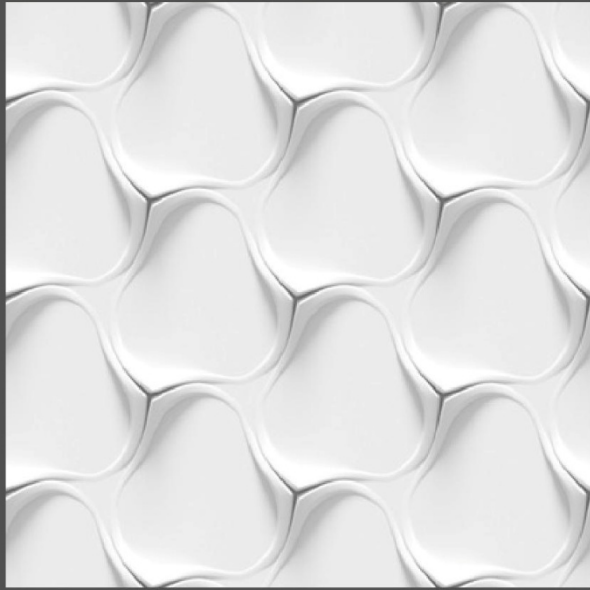

**Plaza Tiles**

**600X600 (OL)**

**3d-Effect**

3D ALMOND BEIGE

3D Effect, 600x600mm, Extra Design,

3D Bubble White

3D Effect, 600x600mm, Extra Design,

3D CEMENT WAVE

3D Effect, 600x600mm, Extra Design,

3D DIAMOND SQUARE

3D Effect, 600x600mm,

3D ELECTRA CROSSA

3D Effect, 600x600mm,

3D Jupiter White

3D Effect, 600x600mm, Extra Design,

3D NELON WHITE

3D Effect, 600x600mm,

3D Olina White

3D Effect, 600x600mm,

3D TRAVESTAR GREY 

3D Effect, 600x600mm,

3D YELLOW SQUARE 

3D Effect, 600x600mm,

3D ZEBRA WHITE 