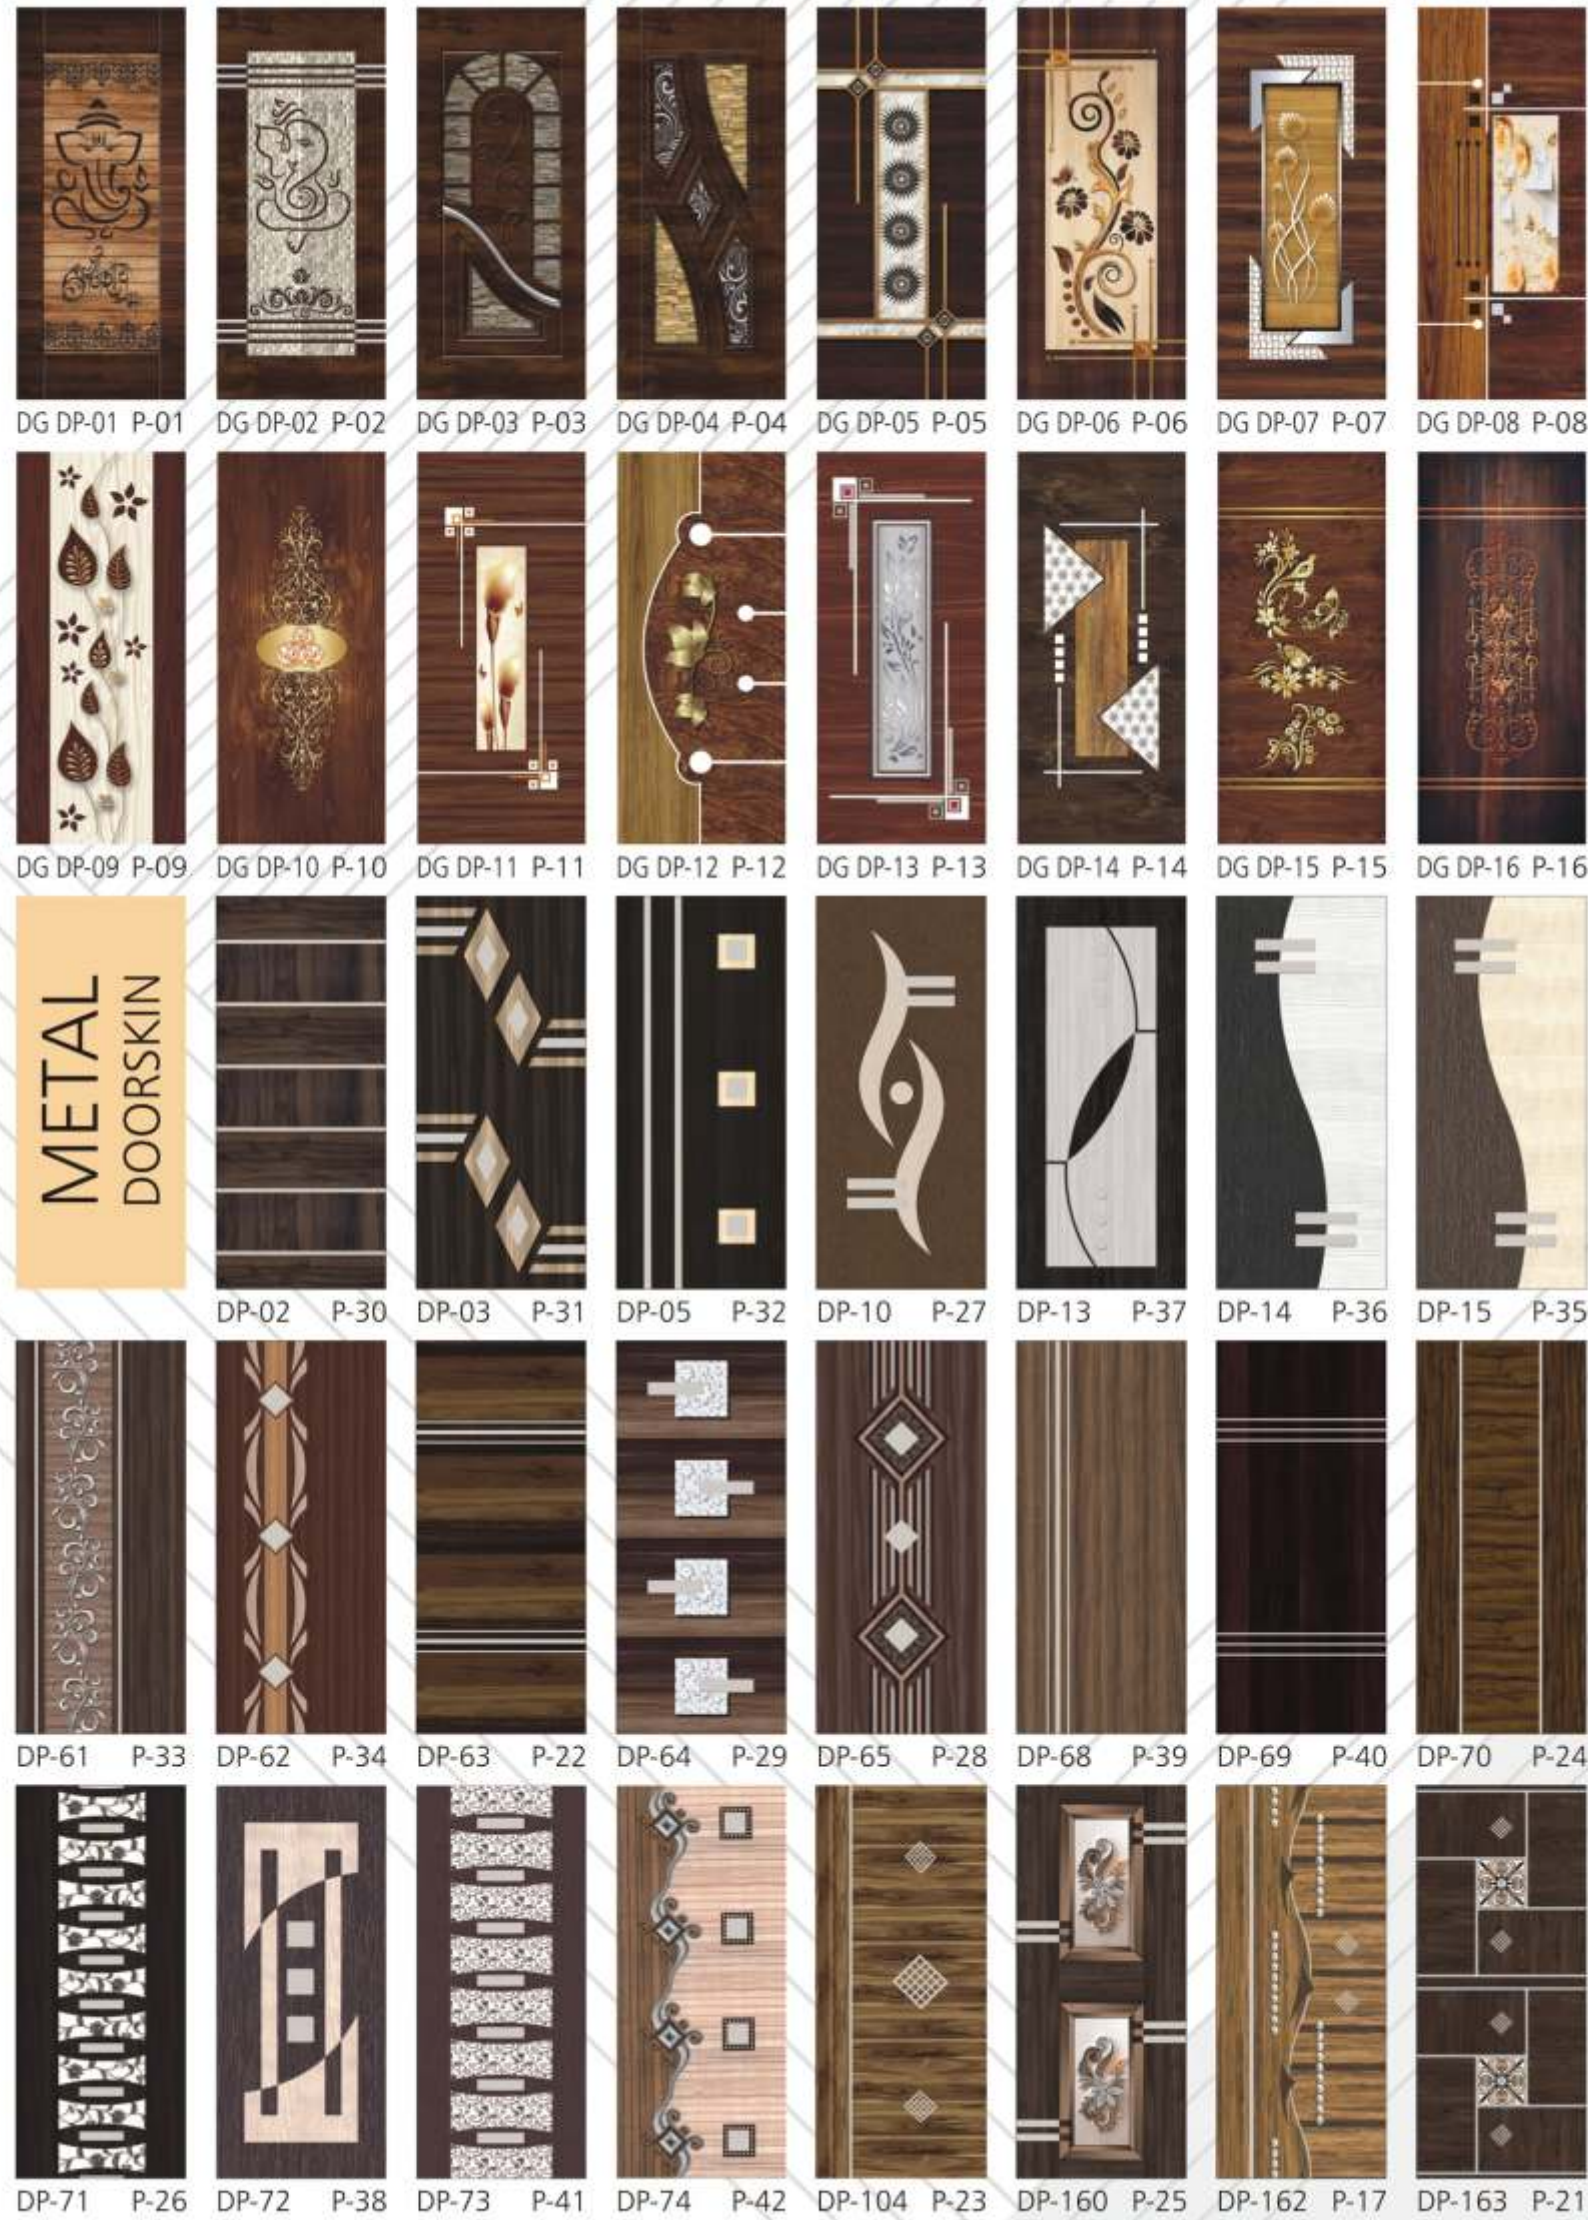

VENEER

DP-45

BLEND
Art of
EXCELLENCE

7X3.25

VENEER

DP-46

BLEND
Art of
EXCELLENCE

7X3.25

VENEER

DP-49

BLEND
Art of
EXCELLENCE

7X3.25

VENEER

DP-51

BLEND
Art of
EXCELLENCE

7X3.25

7X3.25

VENEER

DP-833

7X3.25

VENEER

DP-834

7X3

WENGE

WENGE

BLEND
Art of
EXCELLENCE

7X3

HIGHLAND PINE

HIGHLAND PINE

INDEX

INDEX