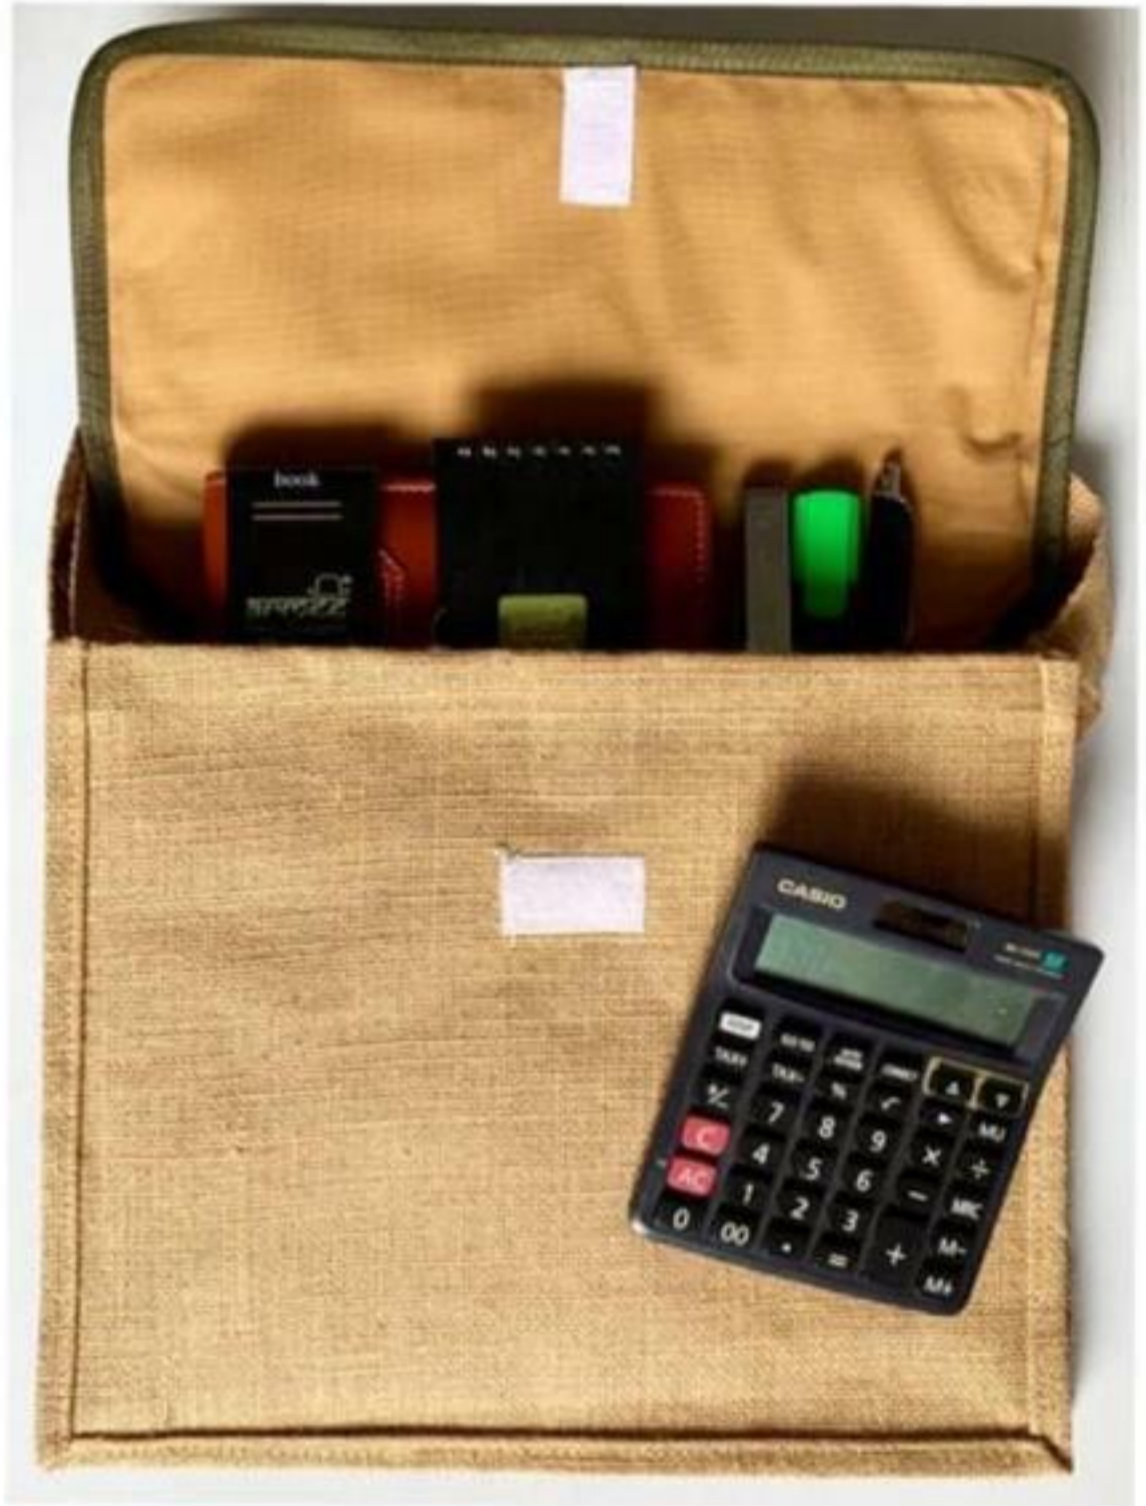

Jute office bag - Code Z003

ARMEE

Just now · 

Jute folder bag - Code 50

Jute bag - Product code JMNX See more

17/21  
centimeter

**ANTI ACNE**  
Face Gel Crème

BELLA VITA  
SWEET POTATOE  
BLENDISH  
BRIGHTENING  
NO ACNE  
AYURVEDA  
GLOW