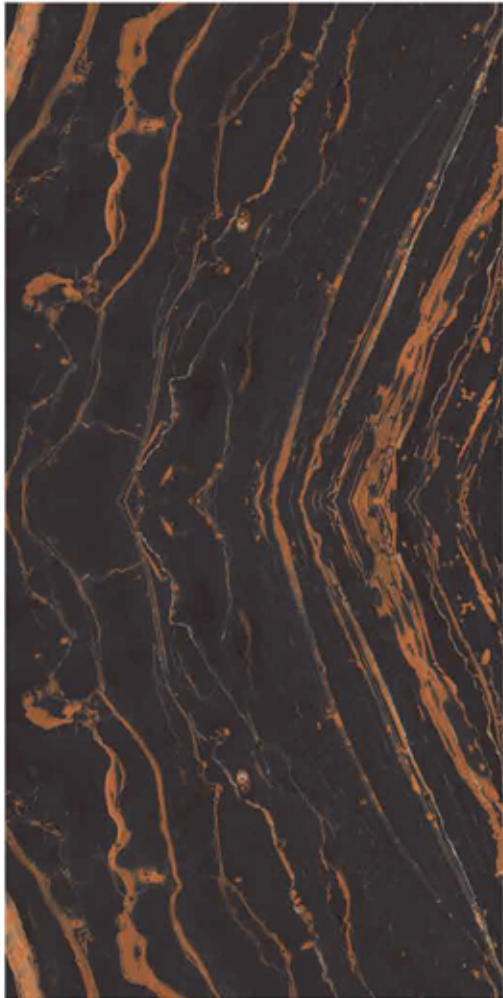

100% Replacement
for Italian Marble

Zero Maintenance

Low Water Absorption

Nano Technology

Random Design

A

B

Lava Copper