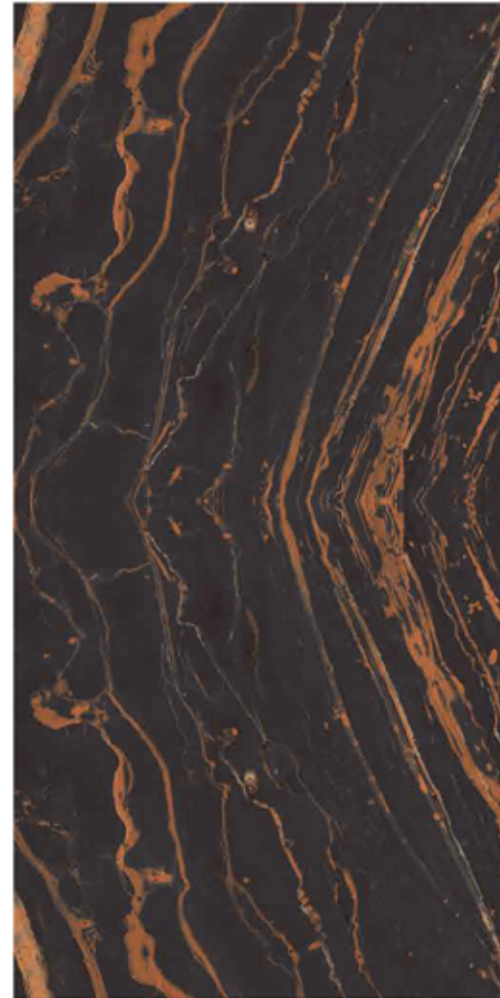

100% Replacement
for Italian Marble

Zero Maintenance

Low Water Absorption

Nano Technology

Random Design

A

B

Lava Copper