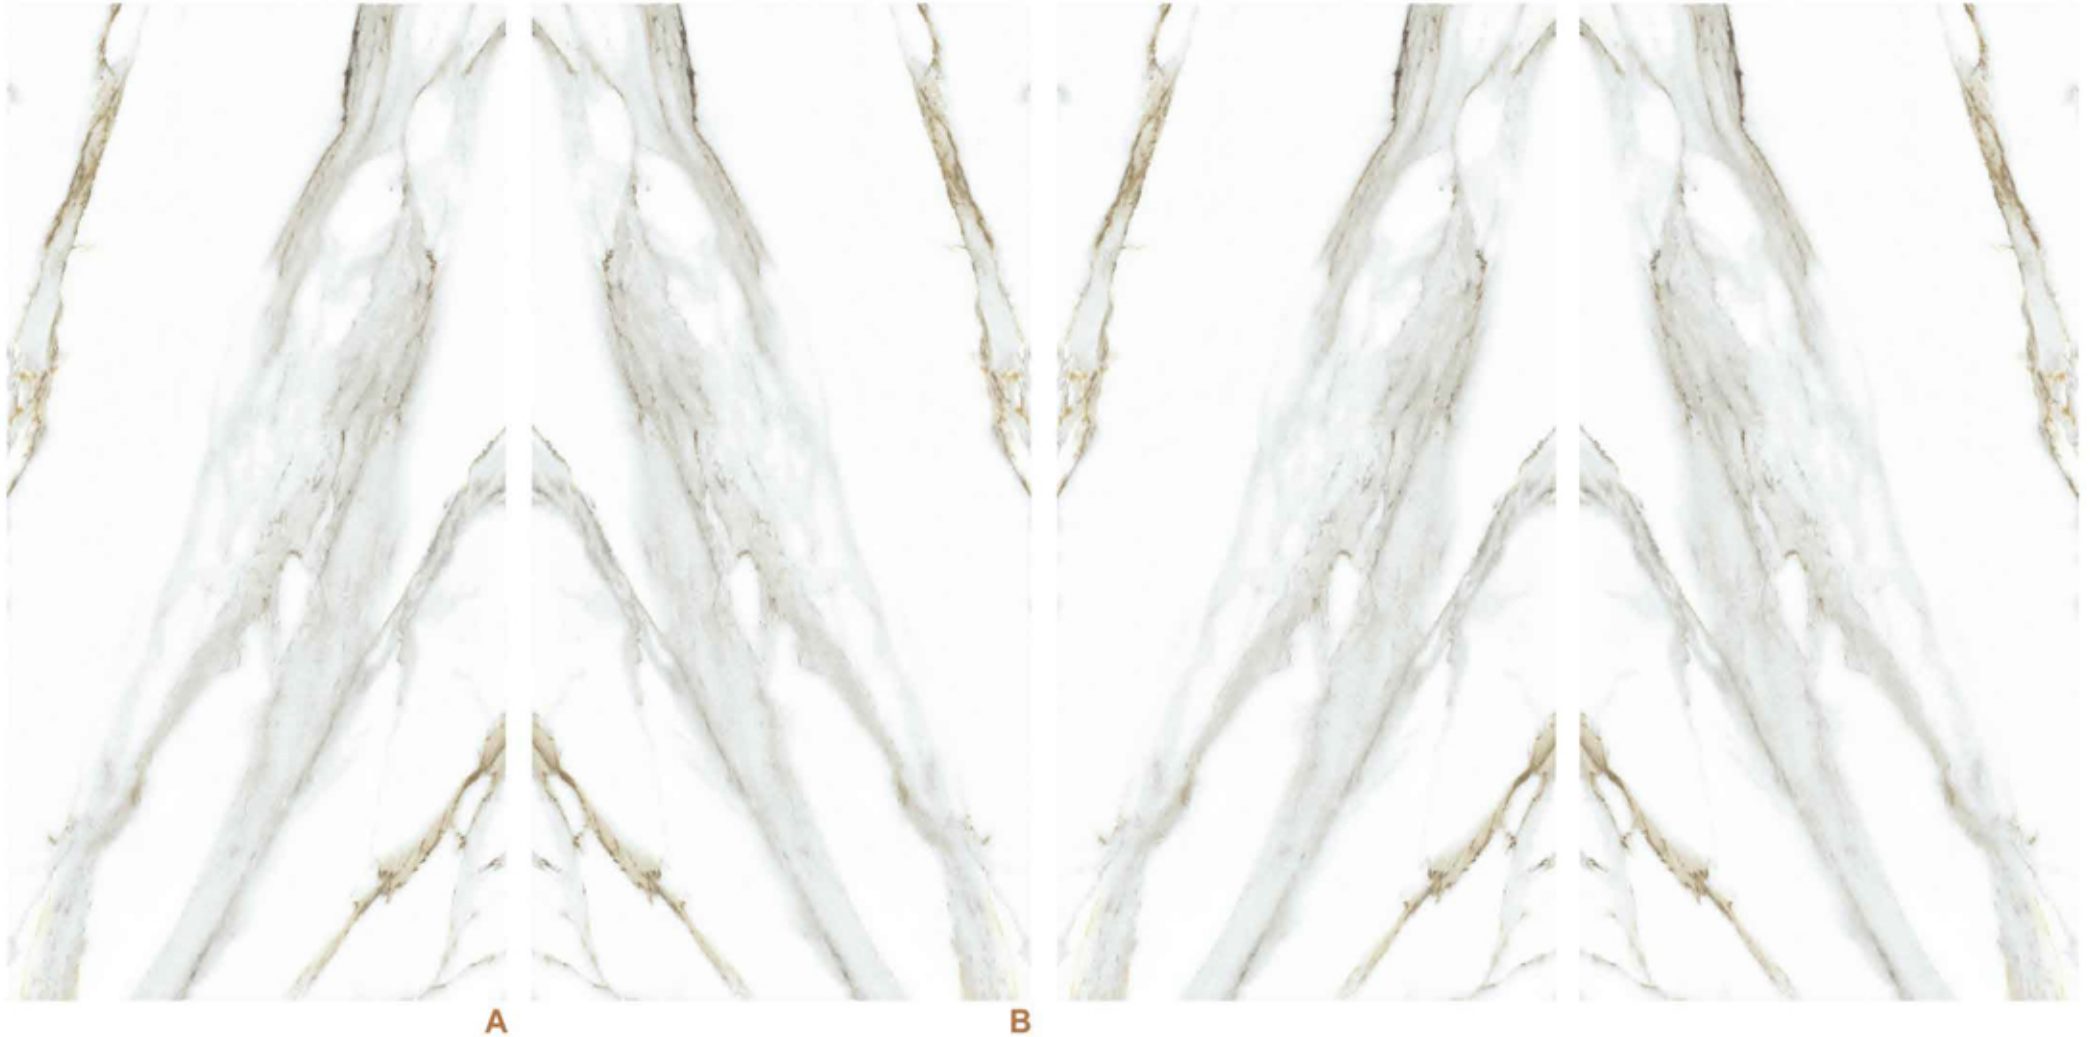

Imported Super Glaze

100% Replacement
for Italian Marble

Zero Maintenance

Low Water Absorption

Nano Technology

Random Design

ALFINA WHITE

SURFACE Glossy	SIZE 60x120 CM	RANDOMS 2
--------------------------	--------------------------	---------------------