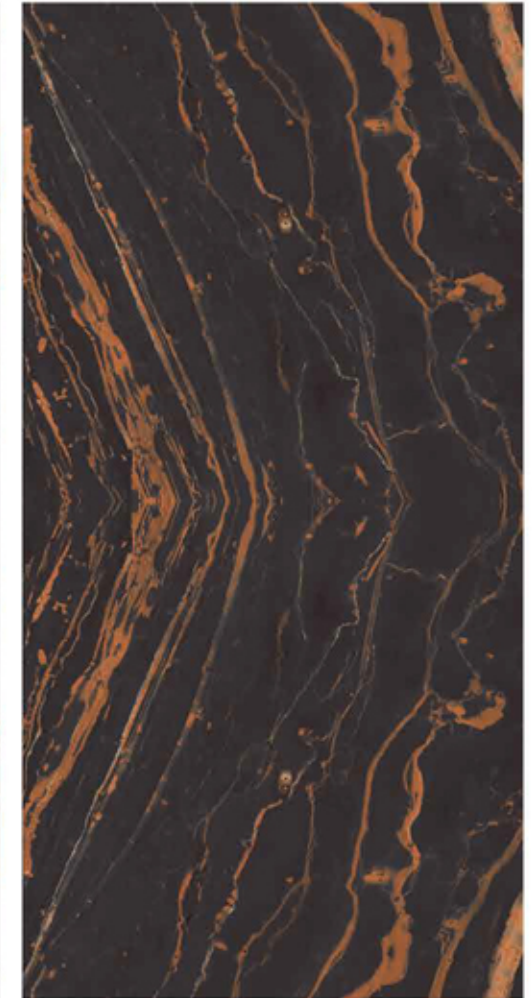

100% Replacement
for Italian Marble

Zero Maintenance

Low Water Absorption

Nano Technology

Random Design

A

B

Lava Copper