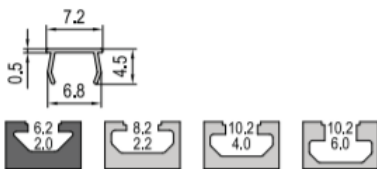

### T Slot Cover

To prevent slot from contamination and improve structure appearance .

Material and Color : PVC Black/Blue/Grey

T Slot Cover-6

Description	Color	Mass(g/m)	Delivery Length	Part No.
T Slot Cover-6	Black	11	2000mm/bar	06.TSC.BK

T Slot Cover-8

Description	Color	Mass(g/m)	Delivery Length	Part No.
T Slot Cover-8	Black	22	2000mm/bar	08.TSC.BK
T Slot Cover-8	Blue	22	2000mm/bar	08.TSC.BE
T Slot Cover-8	Grey	22	2000mm/bar	08.TSC.GY

T Slot Cover-10

Description	Color	Mass(g/m)	Delivery Length	Part No.
T Slot Cover-10	Black	38	2000mm/bar	10.TSC.BK
T Slot Cover-10	Blue	38	2000mm/bar	10.TSC.BE
T Slot Cover-10	Grey	38	2000mm/bar	10.TSC.GY

Modular Assembly System	Modular Conveyor System	Ergonomic Workstation and Lean Production System	Machine Guard and Enclosure System	Linear Motion System	Clean Room System
-------------------------	-------------------------	--	------------------------------------	----------------------	-------------------