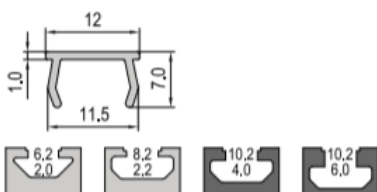

### T Slot Cover

To prevent slot from contamination and improve structure appearance .

Material and Color : PVC Black/Blue/Grey

T Slot Cover-6

Description	Color	Mass(g/m)	Delivery Length	Part No.
T Slot Cover-6	Black	11	2000mm/bar	06.TSC.BK

T Slot Cover-8

Description	Color	Mass(g/m)	Delivery Length	Part No.
T Slot Cover-8	Black	22	2000mm/bar	08.TSC.BK
T Slot Cover-8	Blue	22	2000mm/bar	08.TSC.BE
T Slot Cover-8	Grey	22	2000mm/bar	08.TSC.GY

T Slot Cover-10

Description	Color	Mass(g/m)	Delivery Length	Part No.
T Slot Cover-10	Black	38	2000mm/bar	10.TSC.BK
T Slot Cover-10	Blue	38	2000mm/bar	10.TSC.BE
T Slot Cover-10	Grey	38	2000mm/bar	10.TSC.GY

Modular Assembly System	Modular Conveyor System	Ergonomic Workstation and Lean Production System	Machine Guard and Enclosure System	Linear Motion System	Clean Room System
-------------------------	-------------------------	--	------------------------------------	----------------------	-------------------