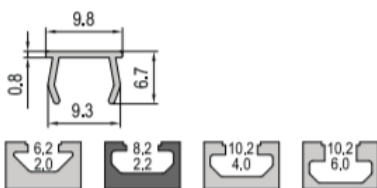

### T Slot Cover

To prevent slot from contamination and improve structure appearance .

Material and Color : PVC Black/Blue/Grey

T Slot Cover-6

Description	Color	Mass(g/m)	Delivery Length	Part No.
T Slot Cover-6	Black	11	2000mm/bar	06.TSC.BK

T Slot Cover-8

Description	Color	Mass(g/m)	Delivery Length	Part No.
T Slot Cover-8	Black	22	2000mm/bar	08.TSC.BK
T Slot Cover-8	Blue	22	2000mm/bar	08.TSC.BE
T Slot Cover-8	Grey	22	2000mm/bar	08.TSC.GY

T Slot Cover-10

Description	Color	Mass(g/m)	Delivery Length	Part No.
T Slot Cover-10	Black	38	2000mm/bar	10.TSC.BK
T Slot Cover-10	Blue	38	2000mm/bar	10.TSC.BE
T Slot Cover-10	Grey	38	2000mm/bar	10.TSC.GY

Modular Assembly System	Modular Conveyor System	Ergonomic Workstation and Lean Production System	Machine Guard and Enclosure System	Linear Motion System	Clean Room System
-------------------------	-------------------------	--	------------------------------------	----------------------	-------------------