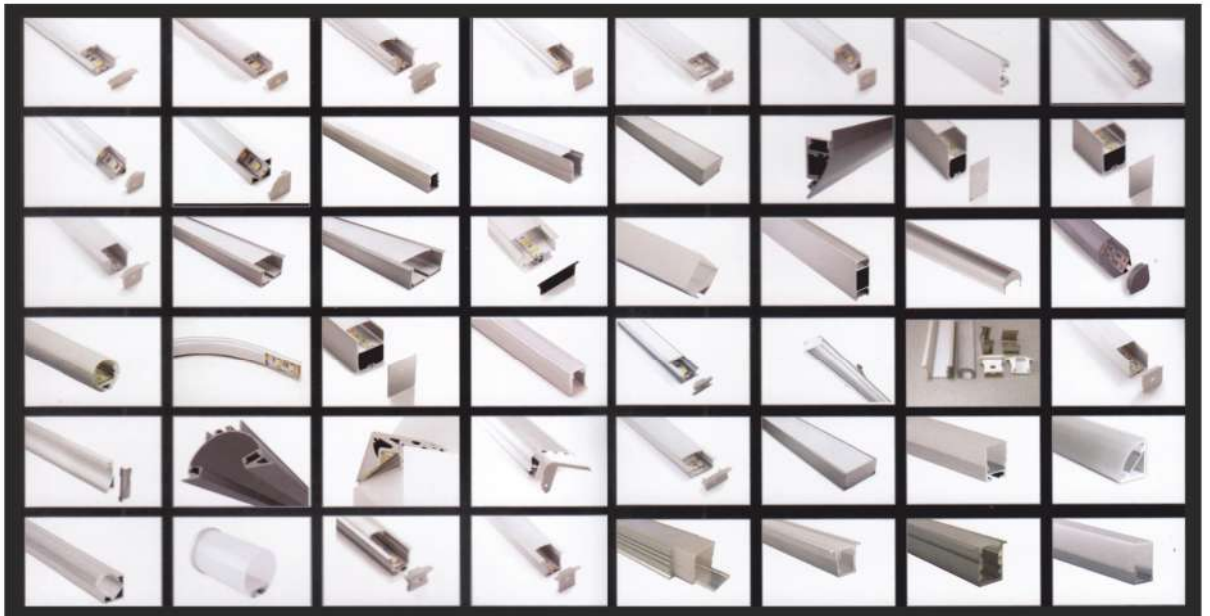

profile light