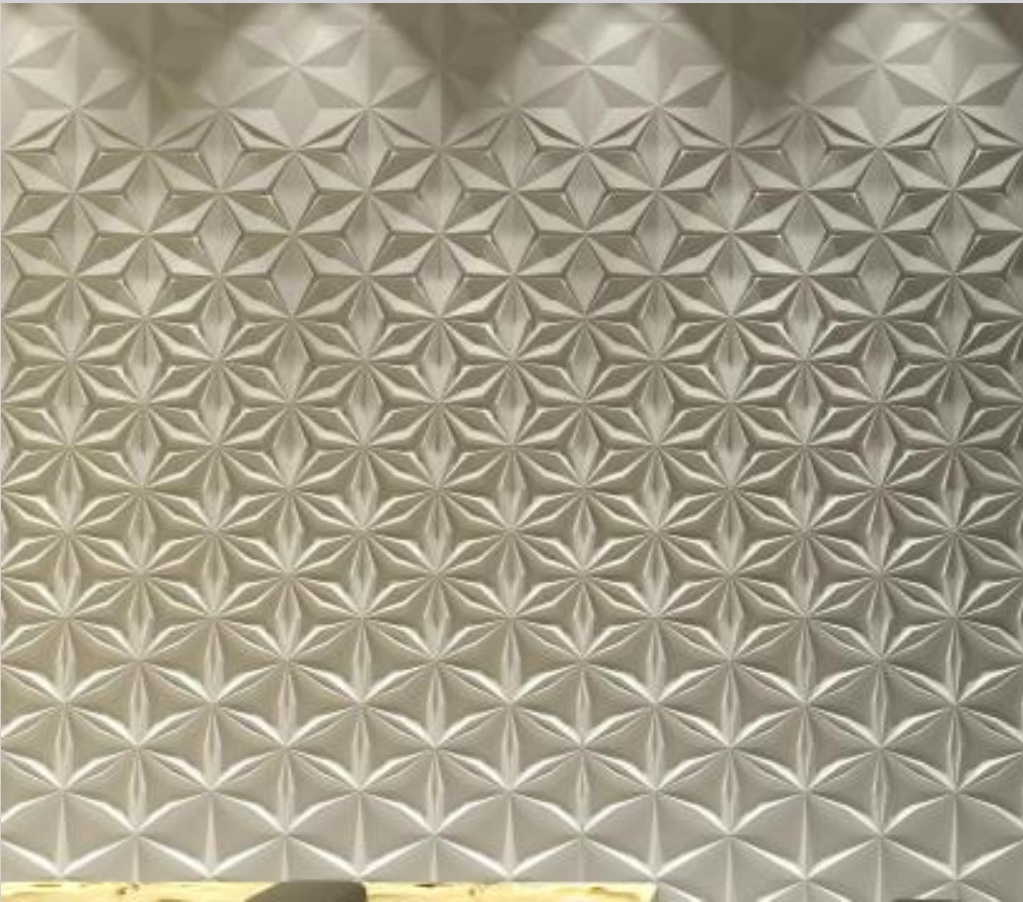

Wall panel beautified with Gwalior white with Gold leafing

Wall panel beautified with Gwalior white with Gold leafing

Pattern-Maple leaf

Material- Sandstone & Marble

Richness of leaves giving breath of in wall.
Combo of yellow+white+red+grey stone

Pattern-BLOSSOM

Material- Beige Sandstone

Amazing progressive blossom
reciprocating the wall

Pattern-CLORE

Hierarchies of the module giving enthusiasm of cube

Pattern-Cubo Remix

Material- Sandstone

Pattern-DESTELLO

Pattern-Prima

Material- Beige Traventino

Pattern-SHELL

Façade/Frontage

Ages Art's façades give your home a striking, solid look at a fraction of the cost of solid stone. Choose your façade from a wide variety of stone types, colors, and patterns--from classic sandstone to rustic granite. Our façades are suitable for new construction and many restoration projects.