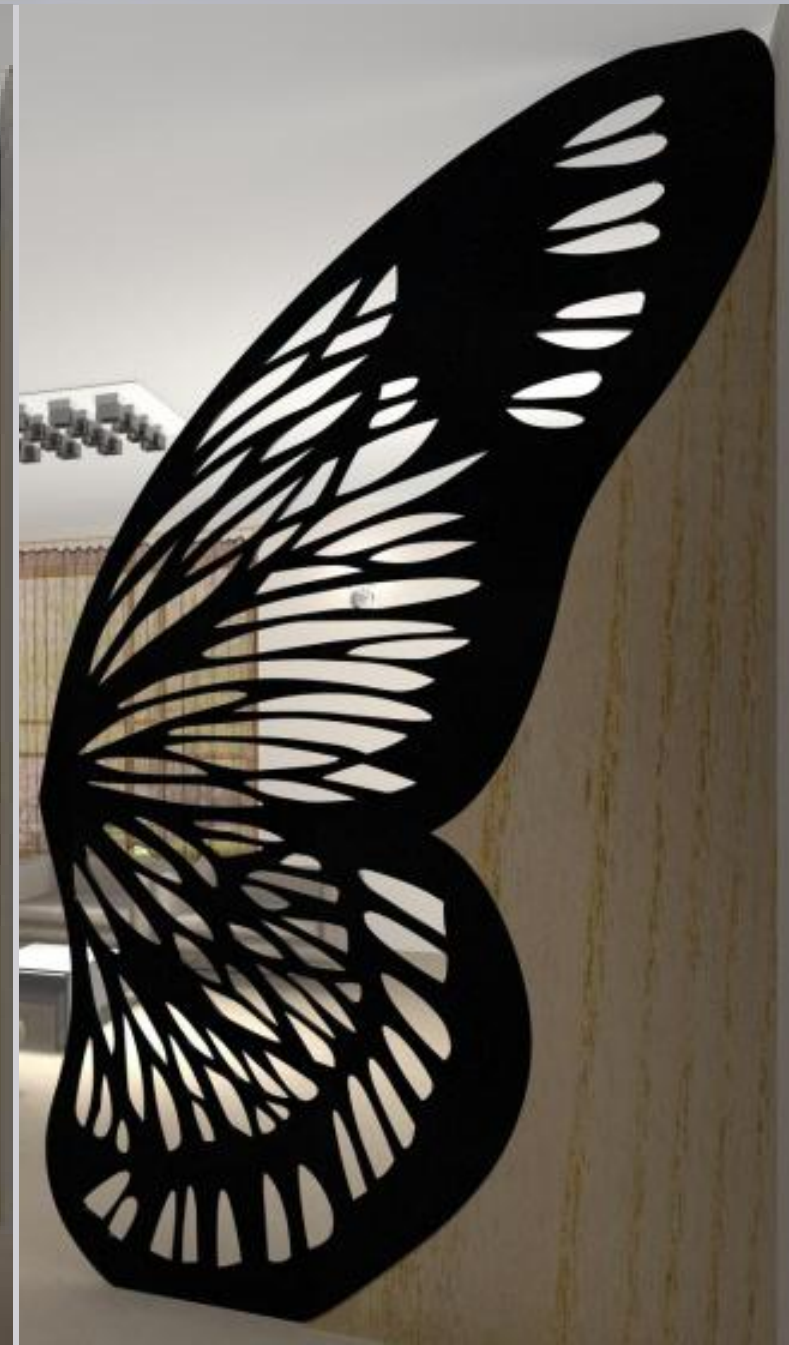

Pattern-Mariposa wing.
Material- Black Granite