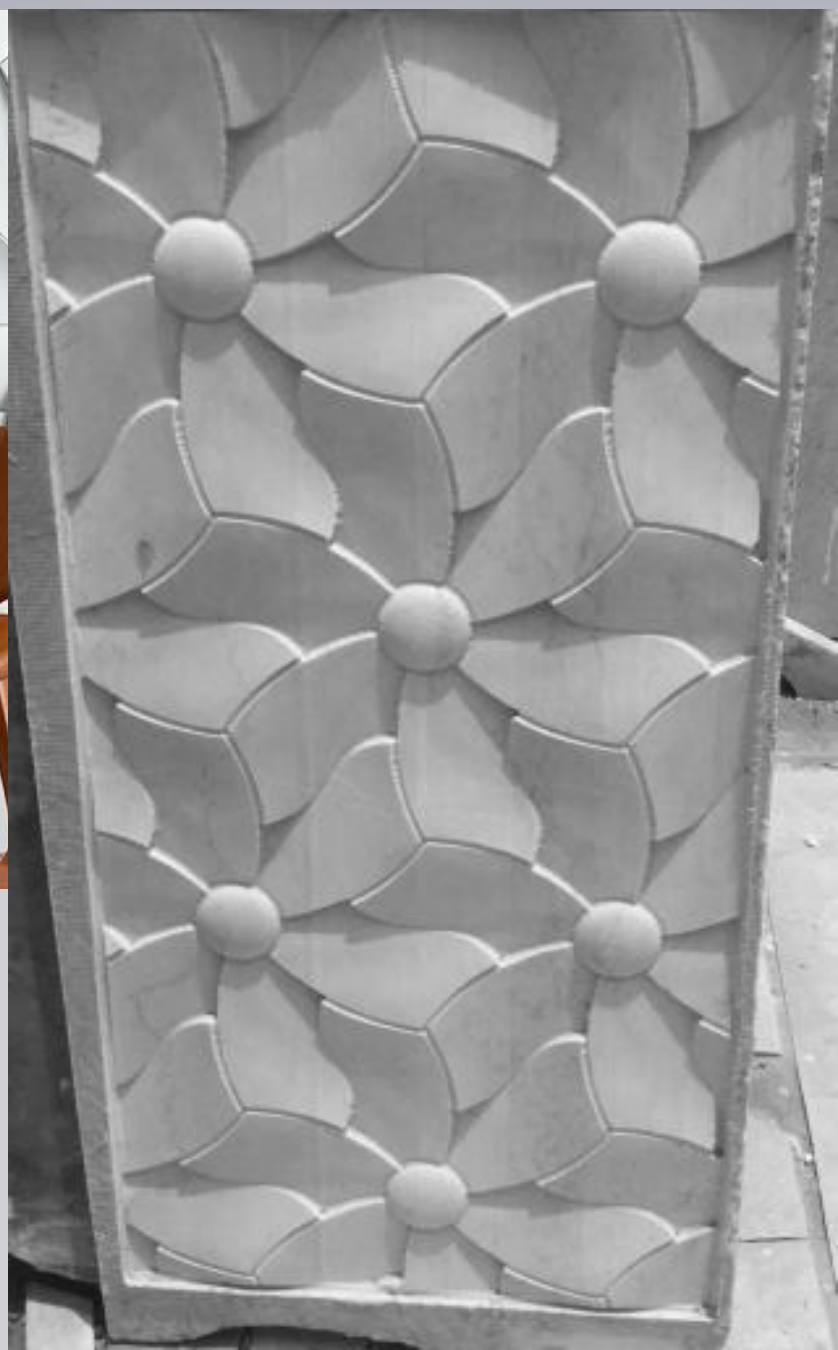

Pattern-Wing Material- Bottochino Marble