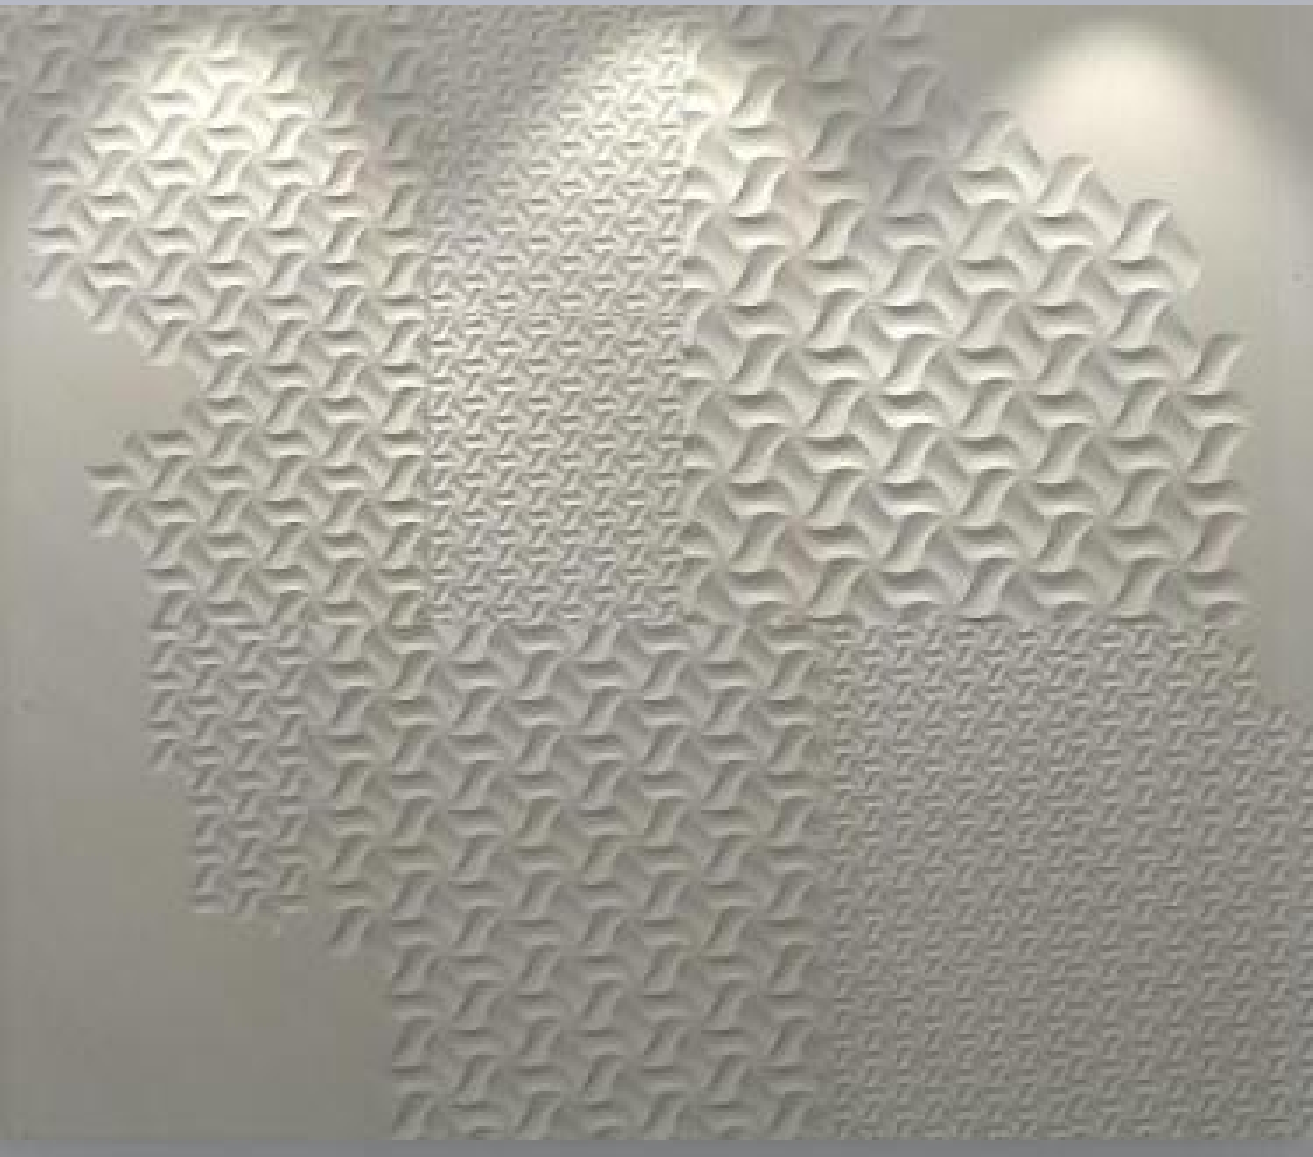

Pattern-BLOSSOM

Material- Beige Sandstone

Amazing progressive blossom
reciprocating the wall

Pattern-CLORE

Hierarchies of the module giving enthusiasm of cube

Pattern-Cubo Remix

Material- Sandstone

Pattern-DESTELLO