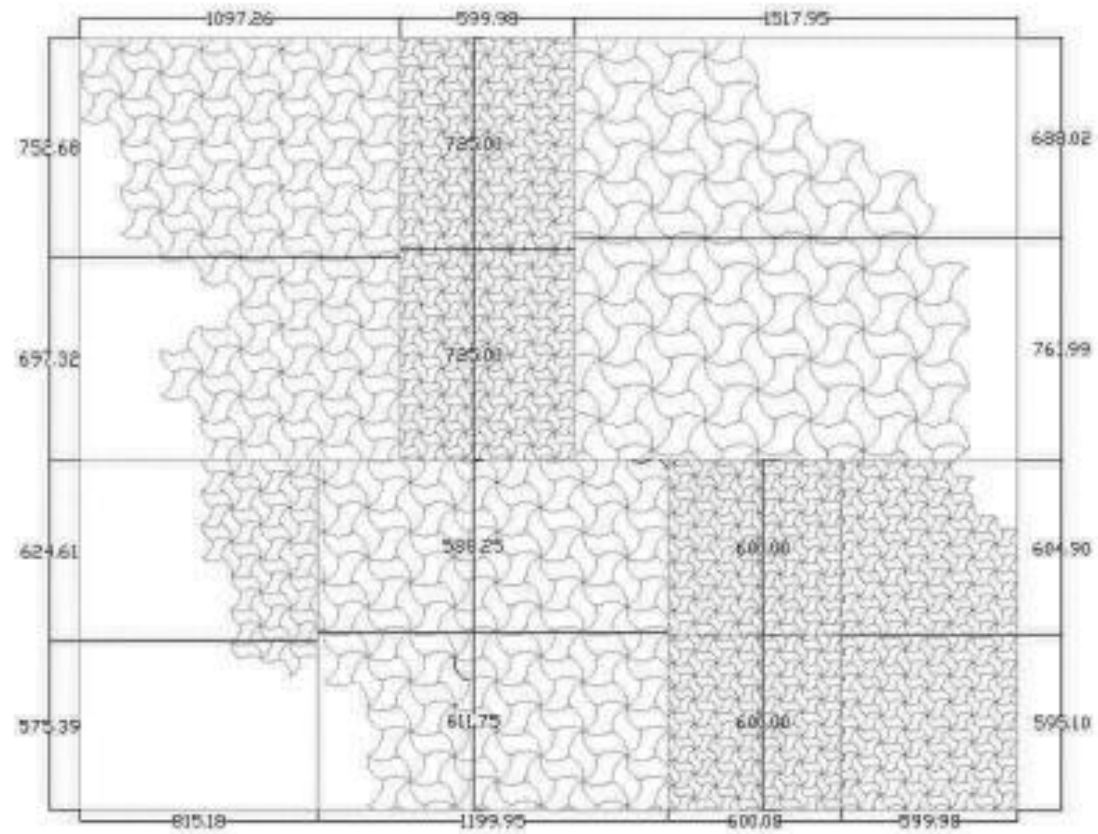

Pattern-Cubo Remix

Material- Sandstone