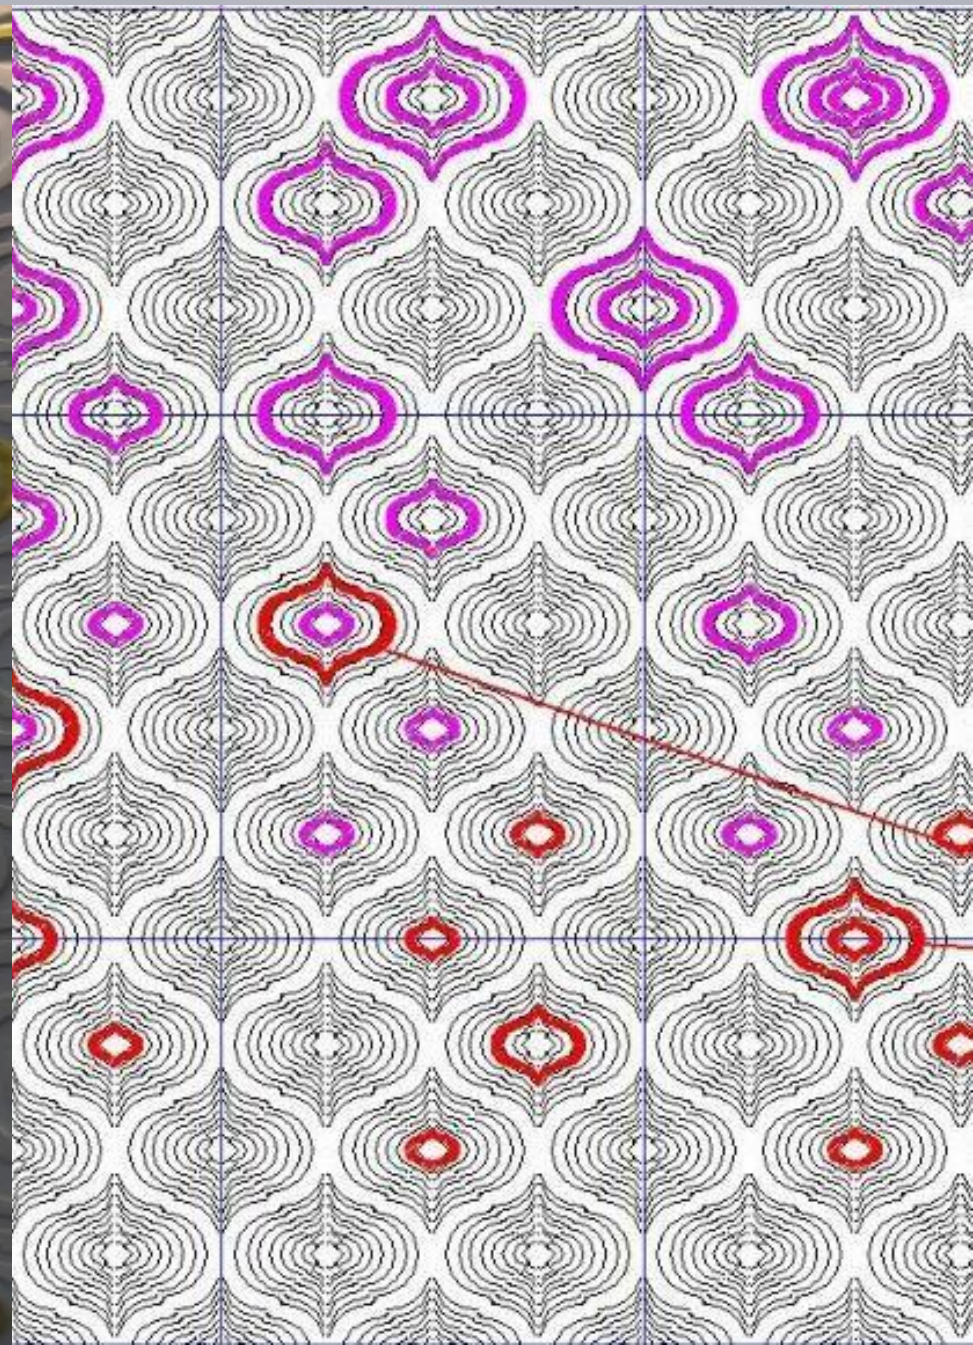

Pattern-DESTELLO

Material- Sandstone & Brass