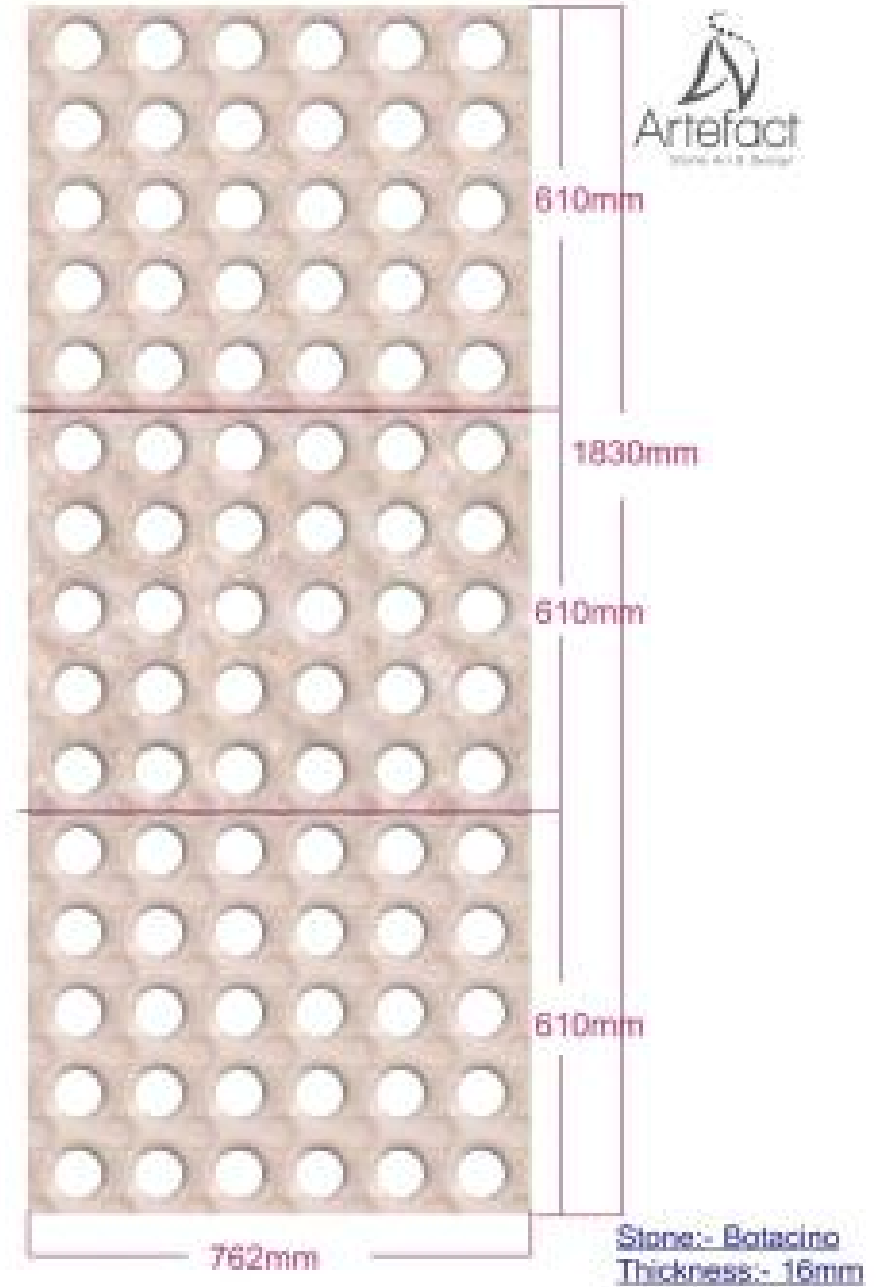

Overlaid mother of pearl on artificial wood base

Pattern-Mother of pearl -Flower

Material- Mother of pearl & Artificial Marble

Pattern-Circle

Material- Bottochino marble

Inlay/Overlay

Though the stone inlay work of India is similar to that of the pietra dura of Italy, former varies by not having a three dimensional structure and more flat. It is fine art of setting gems and semi precious stone
In marble & granite.