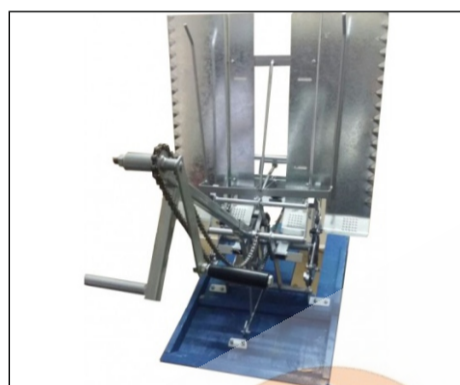

Agri Techno
Optimized for Happiness

AGRI TECHNO
MANUAL RICE TRANSPLANTER-2ROW

Description:-

“Agri Techno” Manual Rice Transplanter (2row) is manufactured and marketed by our Trading & Mfg. company “Sonu Agro Engineering”. Agri Techno Manual rice/paddy transplanter is a high productivity & reasonable structure machine. Easy to operate & no need any professional knowledge to operate this machine. Most valuable thing is that it’s designed for hand transplant rice seedling. So You don’t need to use any plastic bed, fiver tray for rice seedling process. The rice crop procedure is as usual (normal) same before. It can plant the normal crops.

The bottom support is made from wood shown as the picture, not plastic.

The advantages of wood:-

Easy too maintain

Light, easy to operate

The wood has strong water resistance

Technical Specification:-

Brand	Agri Techno
Type of Product	Manual Rice Transplanter
No of rows	2 row
Planting distance	Adjustable
Turning radius	210 mm
Max planting depth	65 mm
Plant hight (min)	150-400 mm
Working efficiency	0.8-1 Acre/hour
Weight (kg)	20 (approx)
Max planting frequency	12nos/min
Row distance	200 mm

★ Features:

It is walking backward operating types. So it will never sink, never destroy your rice/paddy field. The weight of the Chhibber Shakti Manual Rice Transplanter is only 20 kg. So it can move to anywhere by a single person. Most other transplanters are too heavy, when they are transplanting in rice/paddy field, they will not move forward but sink But in case of Chhibber Shakti manual rice transplanter, works perfectly without any trouble because of it’s light weight. So Overall its ideal for small farmers, small fields and hilly areas.