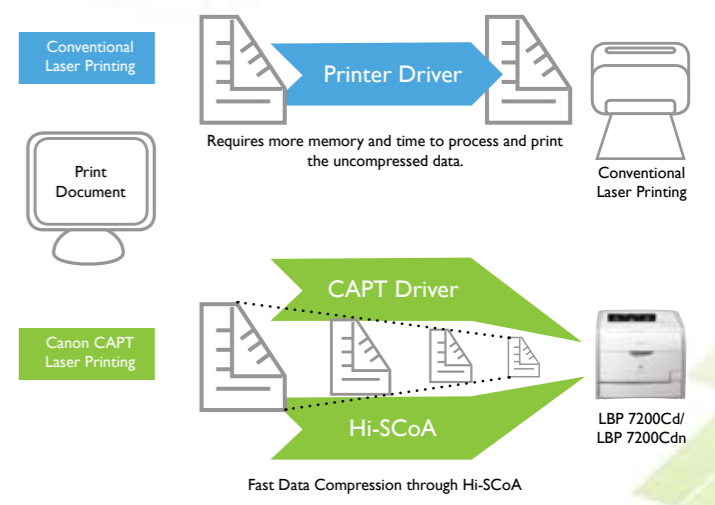

The Power of CAPT 3.0 and Hi-SCoA

*Downloadable from www.canon-asia.com when available.